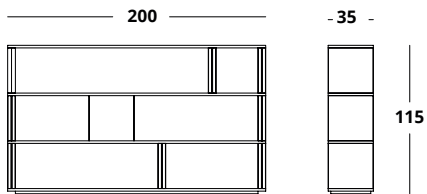

2 Level Shelf

- Wood (cat A)
- Wood (cat B)
- Wood (cat C)
- Lacquer Matte

If you wish a different finish for the top and base, please consider the higher price of the two.

3 Level Shelf

- Wood (cat A)
- Wood (cat B)
- Wood (cat C)
- Lacquer Matte

If you wish a different finish for the top and base, please consider the higher price of the two.