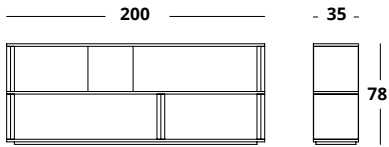

Dimensions in cm /

2 Level Shelf

- Wood (cat A)
- Wood (cat B)
- Wood (cat C)
- Lacquer Matte
- Lacquered Gloss