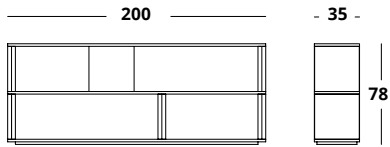

Dimensions in cm /