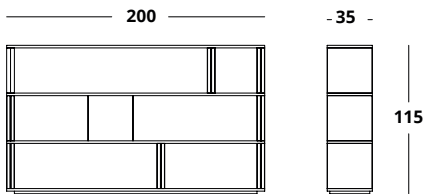

Dimensions in cm /

2 Level Shelf

- Wood (cat A)
- Wood (cat B)
- Wood (cat C)
- Lacquer Matte
- Lacquered Gloss

The BRICK bookcase is an impactful solid wood piece with rotating central blocks. The structure comes in Oak Rift venner and the blocks can be made of the same material, or you can personalize it by opting to have the blocks made in lacquer or other veneer finish.

3 Level Shelf

- Wood (cat A)
- Wood (cat B)
- Wood (cat C)
- Lacquer Matte
- Lacquered Gloss

+ info
www.hmdfurniture.com

Wood Veneer Options

Depending on the furniture piece you choose, the intensity of the varnish may vary. Sometimes it may have a more matte finish, while other times it could be shinier.