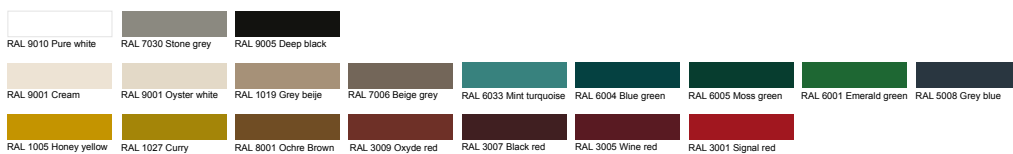

The BRICK bookcase is an impactful solid wood piece with rotating central blocks. The structure comes in Oak venner and the blocks can be made of the same material, or you can personalize it by opting to have the blocks made with brass, in one of the three colours available in the technical sheet.

+ info
www.hmdfurniture.com

Wood Veneer Options
Depending on the furniture piece you choose, the intensity of the varnish may vary. Sometimes it may have a more matte finish, while other times it could be shinier.