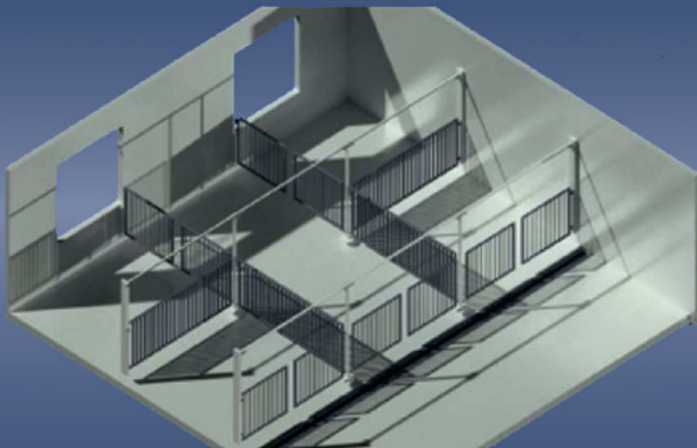

System solutions
and concepts
are created here!

LAMMERS

... the aim of your expectations

**Husbandry solutions for
your large animal facility**

Quality: Made in Germany

**Enclosure systems
for different species**