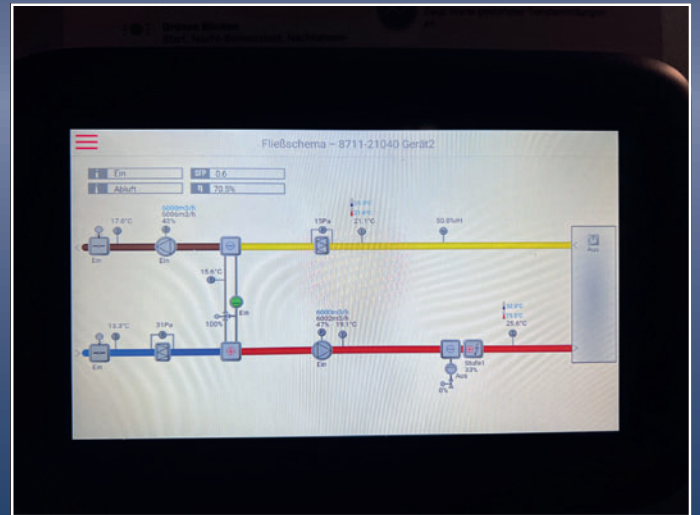

LAMMERS

... the aim of your expectations

Fully air conditioned container facility for small animals

Redundant ventilation unit

- with superheated steam spray
- fully air conditioned
- with remote monitoring
- can be set up indoors or outdoors

Your Partner for animal welfare solution
www.lammers-gmbh.de