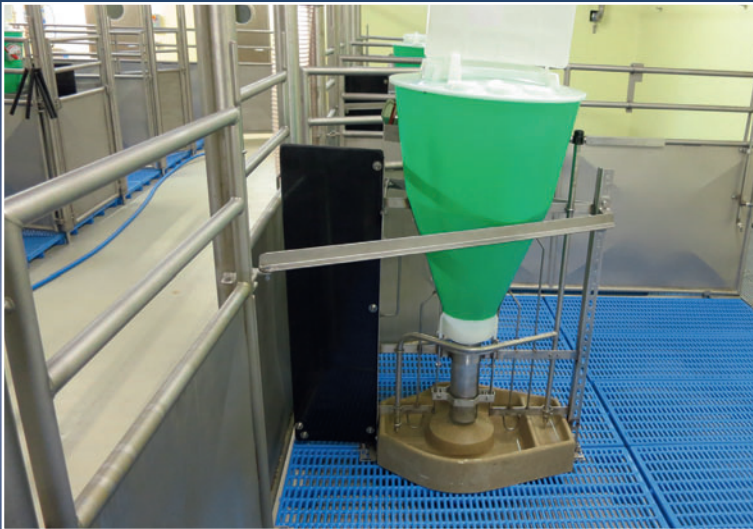

- Enclosure systems made of different qualities up to V4A stainless steel possible
- Fatten and weaner pens
- All materials are resistant to disinfectants and can also be autoclaved if required