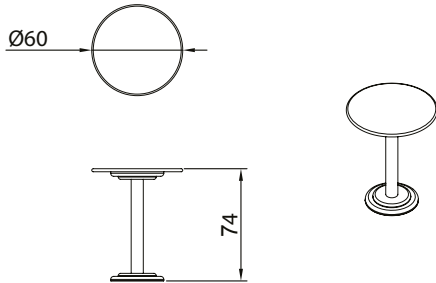

Dimensions in cm /
 We do our best to ensure accuracy, but prices and details may change or contain errors.

Dedal Dining 60

Walnut + Alvito Grey

Dedal SideTable

Walnut + Travertino Rosso