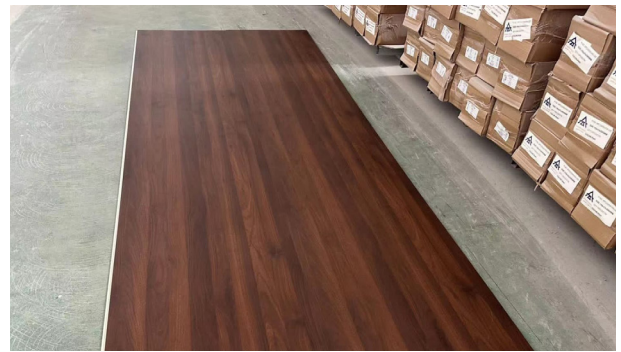

حوائط وود بروف Wood Proof Walls

Product Code:

P32

Product Feature: