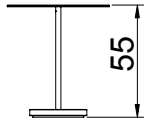

Dimensions in cm /

Larica SideLacquered Glass + Alvito Grey
Lacquered Glass + Nero Marquina**Larica Low**Lacquered Glass + Alvito Grey
Lacquered Glass + Nero Marquina

“larica” - the Portuguese expression for munchies. Just as a craving for delectable treats strikes, Larica satisfies your desire for both style and functionality. Place it by your sofa, beside your bed, or even in your office space, and experience the perfect blend of aesthetic appeal and practicality.