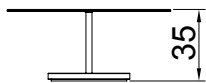

Dimensions in cm /

Larica SideLacquered Glass + Alvito Grey
Lacquered Glass + Nero Marquina**Larica Low**Lacquered Glass + Alvito Grey
Lacquered Glass + Nero Marquina

“larica” - the Portuguese expression for munchies. Just as a craving for delectable treats strikes, Larica satisfies your desire for both style and functionality. Place it by your sofa, beside your bed, or even in your office space, and experience the perfect blend of aesthetic appeal and practicality.