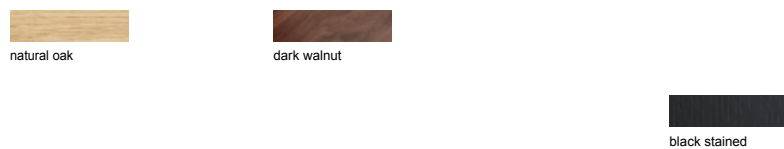

Dimensions in cm /
We do our best to ensure accuracy, but prices and details may change or contain errors.

Baga XS

- Oak Natural
- Oak Black
- Walnut
- Lacquer Matte
- Lacquered Gloss

Baga S

- Oak Natural
- Oak Black
- Walnut
- Lacquer Matte
- Lacquered Gloss

Baga M

- Oak Natural
- Oak Black
- Walnut
- Lacquer Matte
- Lacquered Gloss

Baga L

- Oak Natural
- Oak Black
- Walnut
- Lacquer Matte
- Lacquered Gloss

Wood Veneer Options
Depending on the furniture piece you choose, the intensity of the varnish may vary. Sometimes it may have a more matte finish, while other times it could be shinier.

Suggested RAL colors
Other colors upon request

Dimensions in cm /
We do our best to ensure accuracy, but prices and details may change or contain errors.

Baga Desk

- Oak Natural
- Oak Black
- Walnut
- Lacquer Matte
- Lacquered Gloss