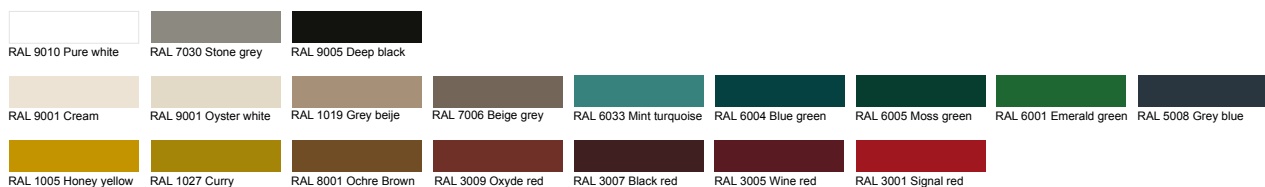

Dimensions in cm /
We do our best to ensure accuracy, but prices and details may change or contain errors.

Baga XS

- Oak Natural
- Oak Black
- Walnut
- Lacquer Matte
- Lacquered Gloss

Baga S

- Oak Natural
- Oak Black
- Walnut
- Lacquer Matte
- Lacquered Gloss

Baga M

- Oak Natural
- Oak Black
- Walnut
- Lacquer Matte
- Lacquered Gloss

Baga L

- Oak Natural
- Oak Black
- Walnut
- Lacquer Matte
- Lacquered Gloss

Wood Veneer Options
Depending on the furniture piece you choose, the intensity of the varnish may vary. Sometimes it may have a more matte finish, while other times it could be shinier.

Suggested RAL colors
Other colors upon request

Dimensions in cm /
We do our best to ensure accuracy, but prices and details may change or contain errors.

Baga Desk

- Oak Natural
- Oak Black
- Walnut
- Lacquer Matte
- Lacquered Gloss