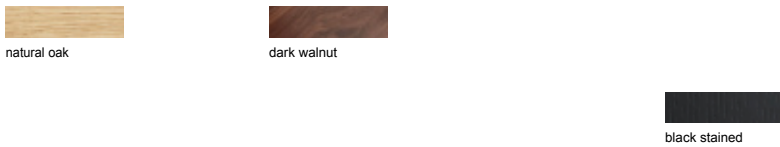

Baga M

- Oak Natural
- Oak Black
- Walnut
- Lacquer Matte
- Lacquered Gloss

Baga L

- Oak Natural
- Oak Black
- Walnut
- Lacquer Matte
- Lacquered Gloss

Wood Veneer Options
Depending on the furniture piece you choose, the intensity of the varnish may vary. Sometimes it may have a more matte finish, while other times it could be shinier.

Suggested RAL colors
Other colors upon request

Dimensions in cm /
We do our best to ensure accuracy, but prices and details may change or contain errors.

Baga Desk

- Oak Natural
- Oak Black
- Walnut
- Lacquer Matte
- Lacquered Gloss

Wood Veneer Options
Depending on the furniture piece you choose, the intensity of the varnish may vary. Sometimes it may have a more matte finish, while other times it could be shinier.

Suggested RAL colors
Other colors upon request