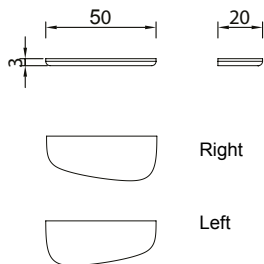

Baga M

- Oak Natural
- Oak Black
- Walnut
- Lacquer Matte
- Lacquered Gloss