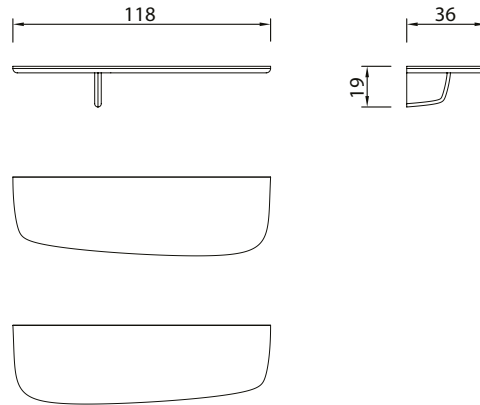

Dimensions in cm /
We do our best to ensure accuracy, but prices and details may change or contain errors.

Baga Desk

- Oak Natural
- Oak Black
- Walnut
- Lacquer Matte
- Lacquered Gloss