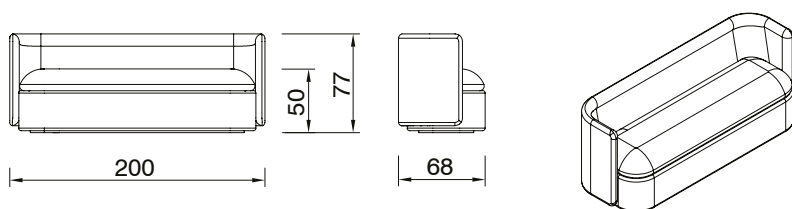

Dimensions in cm /  
 We do our best to ensure accuracy, but prices and details may change or contain errors.

**Mel Armchair**

- C.O.M \* (3m)
- Fabric cat I
- Fabric cat II
- Fabric cat III
- Fabric cat IV
- Fabric cat V

\*the fabric consumption is calculated based on fabrics 1,4 meters wide, that can be used in any direction.

MEL - Armchair or Sofa, our new sofa, is designed to enhance restaurants and dining spaces. With a blend of romantic and minimalist design, it looks great from every angle and doesn't need to be placed against a wall.

Fully customizable in size to fit your space.

Dimensions in cm /

We do our best to ensure accuracy, but prices and details may change or contain errors.

**Mel Dining Bench**

C.O.M \* (3m)

Fabric cat I

Fabric cat II

Fabric cat III

Fabric cat IV

Fabric cat V

\*the fabric consumption is calculated based on fabrics 1,4 meters wide, that can be used in any direction.

MEL - Armchair or Sofa, our new sofa, is designed to enhance restaurants and dining spaces. With a blend of romantic and minimalist design, it looks great from every angle and doesn't need to be placed against a wall.