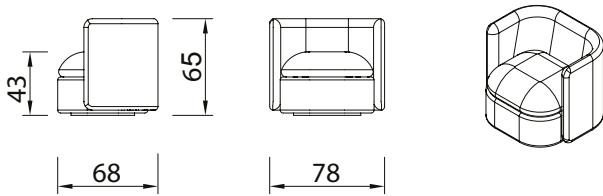

Dimensions in cm /  
 We do our best to ensure accuracy, but prices and details may change or contain errors.

**Mel Armchair**

- C.O.M \* (3m)
- Fabric cat I
- Fabric cat II
- Fabric cat III
- Fabric cat IV
- Fabric cat V

\*the fabric consumption is calculated based on fabrics 1,4 meters wide, that can be used in any direction.

MEL - Armchair or Sofa, our new sofa, is designed to enhance restaurants and dining spaces. With a blend of romantic and minimalist design, it looks great from every angle and doesn't need to be placed against a wall.

Fully customizable in size to fit your space.

Dimensions in cm /

We do our best to ensure accuracy, but prices and details may change or contain errors.

**Mel Dining Bench**

C.O.M \* (3m)

Fabric cat I

Fabric cat II

Fabric cat III

Fabric cat IV

Fabric cat V

\*the fabric consumption is calculated based on fabrics 1,4 meters wide, that can be used in any direction.

MEL - Armchair or Sofa, our new sofa, is designed to enhance restaurants and dining spaces. With a blend of romantic and minimalist design, it looks great from every angle and doesn't need to be placed against a wall.