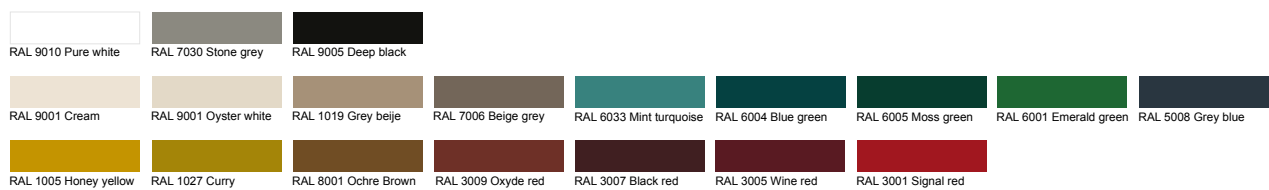

A retwist to a piece already know, the new top of the Sera table is super slim and delicate, contracting with the heavy looking foot. You can still opt for terrazzo or microcement tops or just go with the ton sur ton wooden look for extra elegance. The base is always in wood veneer with option in natural or stained oak, walnut or lacquer.

If you wish a different Wood finishes for the top and base, please consider the higher price of the two.

**Wood****Wood Veneer Options**

Depending on the furniture piece you choose, the intensity of the varnish may vary. Sometimes it may have a more matte finish, while other times it could be shinier.

**Lacquered Glass****Suggested RAL colors**

Other colors upon request

**Microcement****Terrazo**

You can request a quote for the other stones.