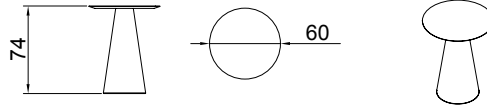

Dimensions in cm /

**Sera Dining Round 60****Base and Top**

Wood Cat A  
 Wood Cat B  
 Wood Cat C  
 Lacquered  
 Microcement  
 Terrazo (Top)  
 Carrara (Top)

If you wish a different Wood finishes for the top and base,  
 please consider the higher price of the two.