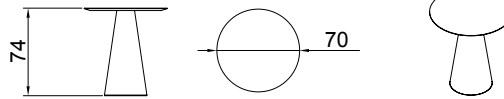

Sera Dining Round 70

Base and Top

Wood Cat A
Wood Cat B
Wood Cat C
Lacquered
Microcement
Terrazo (Top)
Carrara (Top)

If you wish a different Wood finishes for the top and base,
please consider the higher price of the two.