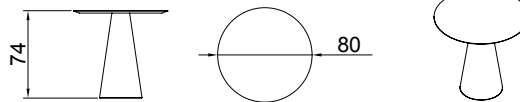

Sera Dining Round 80

Base and Top

Wood Cat A
Wood Cat B
Wood Cat C
Lacquered
Microcement
Terrazo (Top)
Carrara (Top)

If you wish a different Wood finishes for the top and base,
please consider the higher price of the two.