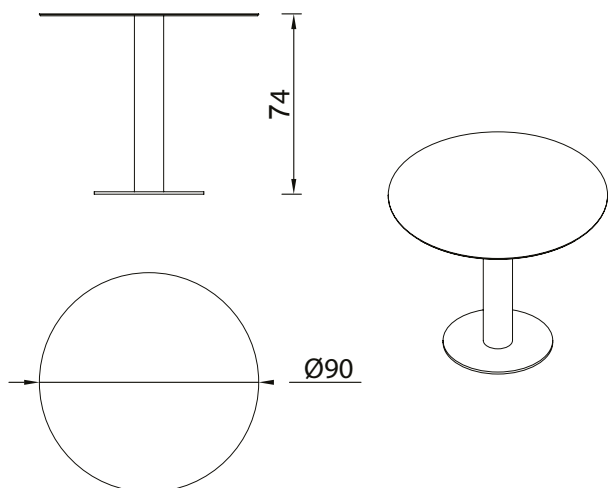

Dimensions in cm /  
We do our best to ensure accuracy, but prices and details may change or contain errors.

**Flex 90**  
Stainless Steel  
Epoxy Paint

This table is all about understated style. Made from polished stainless steel with a mirrored top, it reflects everything around it, adding depth and light to any space. Its clean lines and reflective surface make it effortlessly modern, yet it blends just as beautifully into classic interiors. Subtle but impossible to ignore.