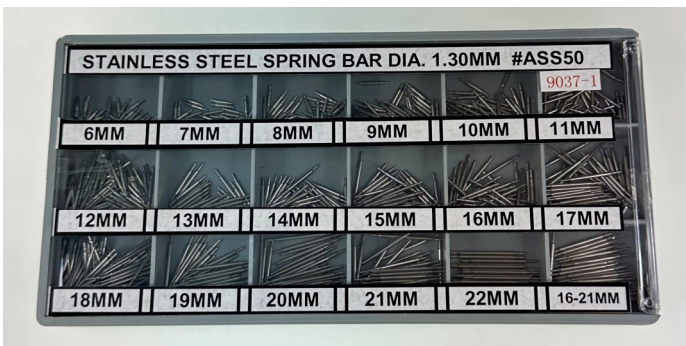

S/S DOUBLE FLANGE S-BAR KIT DIA.1.30-1000

AB-605ASS50-1.30

By DELTA

Larger Quantity, Dia.1.30, Size(mm): 6-11, 13-17, 19-22. Each 50pcs

The Most Popular Size 12mm & 18mm With 100pcs Each, Special Universal Size 16-21mm : 50pcs Total 18 Sizes & 1000pcs In One Assortment

BOX SIZE : 10X20X2.5cm

Refill Code : WB-SDF130S-06/Length or WB-SDSU130-16-21/Length

MOQ : 5