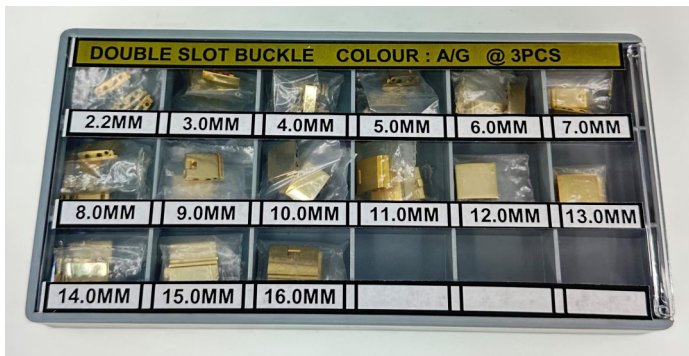

TWO SLOT BRASS BUCKLE (YELLOW) IN BOX -45

AB-621DSBG

By DELTA

Double Slot Buckle (Acid Gilt Plating), 45pcs/Set
Size 2.2, 3.0, 4.0, 5.0, 6.0, 7.0, 8.0, 9.0, 10.0, 11.0, 12.0, 13.0, 14.0, 15.0, 16.0mm Total 15X3=45pcs
Made Of Brass

Refill Available : WB-621DSB-10G/XX+G

MOQ: 3