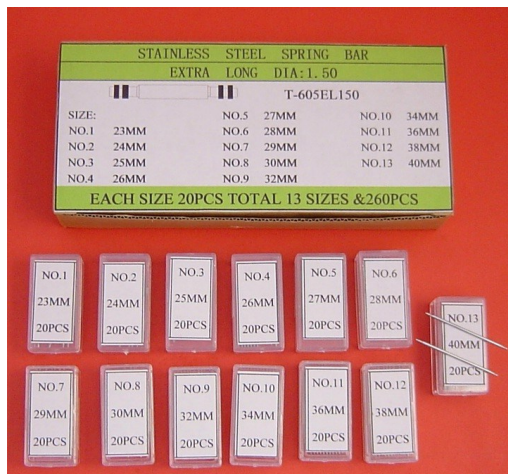

EXTRA LONG S/S D-FLANGE S-BAR KIT D1.50-260

AB-605EL150

By DELTA

Extra Long S/S Double Flange Spring Bar - Dia.1.5 , 260pcs Per Box, 20pcs Per Size(mm): 23-30, 32, 34, 36, 38, 40.Total 13X20=260pcs

Refill Code :WB-SDF150S-23/Length

BOX SIZE :20x11x3.5cm

More Sizes Available(mm):33, 35, 37, 39, 41-46

MOQ : 10