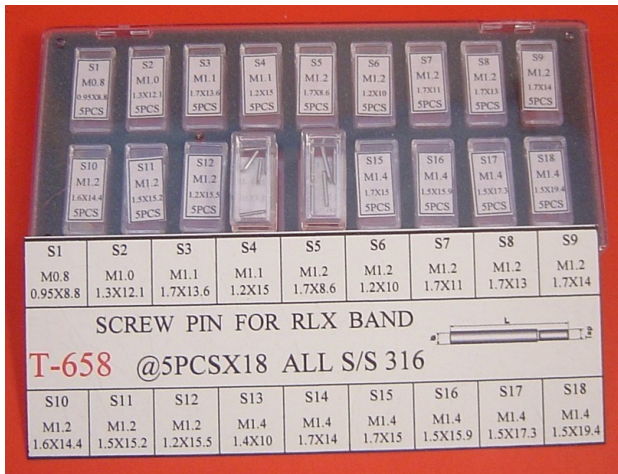

SCREW PIN FOR RLX BAND 18 SIZES IN ELG BOX

AB-658

By DELTA

High Quality 316 S/S Screw Pin For Rlx Bands, 18 Size@5 Total90pcs, S0X-Thread DiaX Length

Size : S1-M0.8X8.8, S2-M1.0X12.1, S3-M1.1X13.6, S4-M1.1X15, S5-M1.2X8.6, S6-M1.2X10, S7-M1.2X11, S8-M1.2X13, S9-M1.2X14, S10-M1.2X14.4, S11-M1.2X15.2, S12-M1.2X15.5, S13-M1.4X10, S14-M1.4X14, S15-M1.4X15, S16-M1.4X15.9, S17-M1.4X17.3, S18-M1.4X19.4

BOX SIZE : 9X21.5X1.5CM,Refill Code : WB-658-Sxx

MOQ : 10