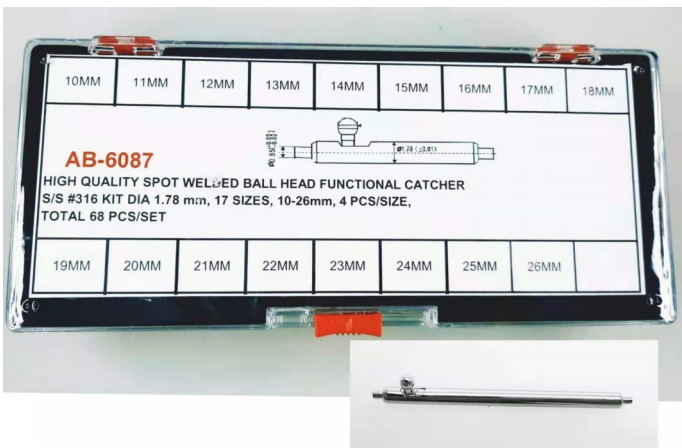

MOQ : 5

S/S FUNCTIONAL CATCHER S-BAR KIT d1.50-44

AB-646 By DELTA

Functional Catcher Spring Bar Diameter 1.50mm For Latest European Leather Straps Size(mm): 12-22. Total 11X4=44pcs

Refill Code : WB-646-12/Length

BOX SIZE : 14.5X9X1.5cm

More Sizes Available(mm):24

MOQ : 5

HIGH QUALITY FUNCTIONAL CATCHER KIT

AB-6087 By DELTA

High Quality Functional Catcher, Spotted Welded Ball Head, Stainless Steel #316, Diameter 1.78mm Sizes 10, 11, 12, 13, 14, 15, 16, 17, 18, 19, 20, 21, 22, 23, 24, 25 And 26mm , Each 4pcs, Total 17 Sizes and 68pcs Per Box