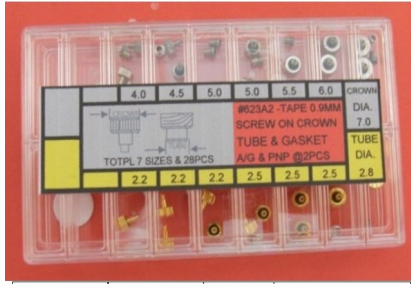

NUMBER	DIAMETER	TUBE	REFILLS
NO.3	4.00	2.20	RF-623-3G OR 3S
NO.4	4.50	2.20	RF-623-4G OR 4S
NO.5	5.00	2.20	RF-623-5G OR 5S
NO.6	5.00	2.50	RF-623-6G OR 6S
NO.7	5.50	2.50	RF-623-7G OR 7S
NO.8	6.00	2.50	RF-623-8G OR 8S
NO.9	7.00	2.80	RF-623-9G OR 9S

2PCS EACH, TOTAL 7X2X2=28PCS

BRASS SCREW ON CROWN W/TUBE PNP+YEL-28

AC-623A2 By DELTA

Screw On Crown (Made Of Brass) & Tube, Acid Gilt & PNP Plating @ 2pcs Total 7 Sizes & 28 pcs
Crown Diameter x Tube Diameter : 4.0x2.2, 4.5x2.2, 5.0x2.2, 5.0x2.5, 5.5x2.5, 6.0x2.5, 7.0x2.8
Refill Code : WC-623A-4.0x2.2S/Size+Color

MOQ : 5