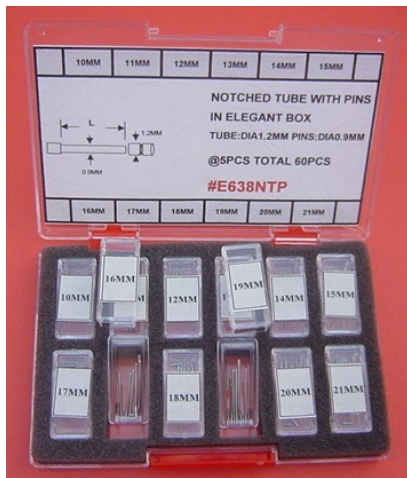

NOTCH TUBE & PIN KIT D1.2-60 IN STD BOX

AB-E638NTWP By DELTA

S/S Notched Tube With Pins Kit In Elegant Box . Size 10, 11, 12, 13, 14, 15, 16, 17, 18, 19, 20, 21mm

Total 5X12=60pcs

Refill Code : WB-638-Size

BOX SIZE : 9X14.5X1.5cm

MOQ : 5