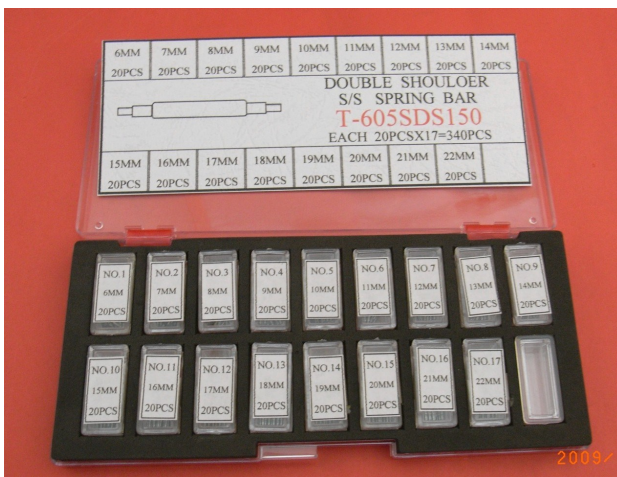

We Would Also Supply The Spring Bar In Bulk Pack 1000Pcs Per Bag, 100Pcs Per Box And 20Pcs Per Box Or Any Special Packing At Attractive Price

BOX SIZE : 6.5X11X1.5CM

MOQ : 20

7M	8MM	9MM	10MM	11MM	12MM	13MM	14MM	15MM
20PCS	20PCS	20PCS	20PCS	20PCS	20PCS	20PCS	20PCS	20PCS
 <p>DOUBLE SHOULDER S/S SPRING BAR AB-605SDS130 EACH 20PCSX17=340PCS</p>								
16MM	17MM	18MM	19MM	20MM	21MM	22MM	24MM	
20PCS	20PCS	20PCS	20PCS	20PCS	20PCS	20PCS	20PCS	

D-SHOULDER S/S S-BAR KIT 1.3, @20X17=340

AB-605SDS130 By **DELTA**

Double Shoulder S/S Spring Bar Kit

Dia. 1.3 mm, 07, 08-21, 22, 24, 17 Sizes, 20 Pcs/Size,

BOX SIZE: 11 X 6.5 X 1.5 cm Weight : 60 G

Refill Available: WB-SDS1305-XX

MOQ : 5

S/S DOUBLE SHOULDER S-BAR KIT D1.50-340

AB-605SDS150 By **DELTA**

Stainless Steel Double Shoulder - Dia.1.50mm

(SDF150S) Spring Bar Size(mm): 6-22. Total 17X20=340pcs

Refill Code : WB-SDS150S-06/Length , Packing : 20pcs/Bag Min 50Bags And 50pcs/Bag, Min. 20 Bags

BOX SIZE : 21.5X9X1.5cm

More Sizes Available(mm):24, 26

MOQ : 10

SLIM S/S SHORT BEAD SPRING BAR KIT D1.20-360

AB-605SSB120 By **DELTA**

Stainless Steel Short Bead Spring Bar For Buckle

SSB120S Size(mm): 7-24. Total 18X20=360pcs