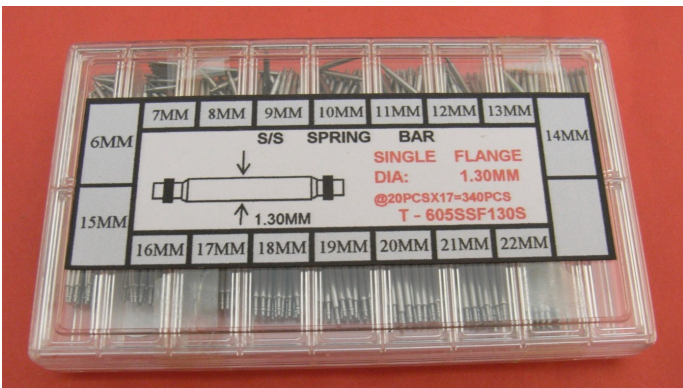

SLIM S/S SINGLE FLANGE S-BAR KIT D1.30-340

AB-605SSF20-1.30

By DELTA

S/S Single Flange Spring Bar On Both End Dia.
1.30mm, Size(mm): 6-22. @20pcs, Total 17 Sizes
And 340pcs

Refill Code : WB-SSF130S-06/Length , Packing:
20pcs/Bag Min 50Bags And 50pcs/Bag, Min. 20
Bags

BOX SIZE : 6.5X11X1.5cm

MOQ : 10