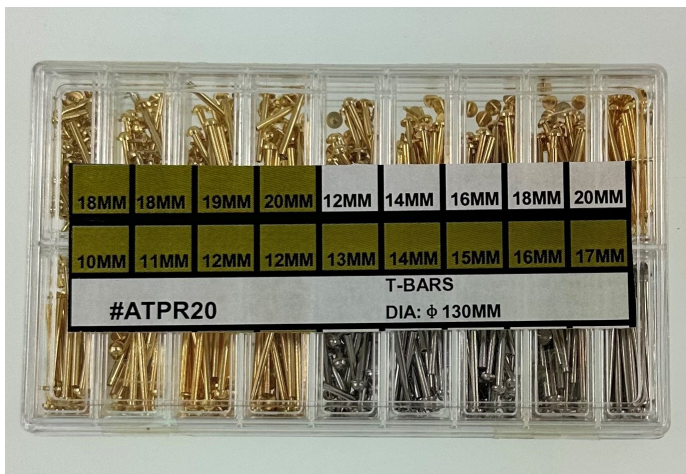

28 ;G: 08, 09, 19, 21, 23, 24

MOQ : 5

BRASS SCREW TYPE T-BAR KIT D1.30-360

AB-606ATB20 By DELTA

Screw Type T-Bar Kit - Made Of Brass (Total 360pcs

Per Set) Dia. 130mm Size(mm): A/G 10, 11, 13-17,

20, 12X2, 18X2 mm, PNP 12, 14, 16, 18, 20mm Total 18X20=360pcs

BOX SIZE : 6.5X11X1.5cm

Refill Code : WB-606ATPF-XXS or WB-606ATPF-XXG

More Sizes Available:19S, 19G

MOQ : 10

BRASS PUSH FLAT HEAD T-BAR KIT D1.30-360

AB-606ATPF20 By **DELTA**

Push, Flat Head T-Bar - Made Of Brass , 20pcs Set
Dia. 130mm Size(mm):A/G 10,11, 13-17, 20, 12X2, 18X2 mm PNP 12, 14, 16, 18, 20mm Total
18X20=360pcs

BOX SIZE : 6.5X11X1.5cm

Refill Code : WB-606ATPF-XXS or WB-606ATPF-XXG

MOQ : 5

BRASS PUSH ROUND HEAD T-BAR KIT D1.30-180

AB-606ATPR10 By **DELTA**

Push, Round Head T-Bar - Made Of Brass, 10pcs Set
Dia. 130mm Size(mm):A/G 10,11, 13-17, 20, 12X2, 18X2 mm PNP 12, 14, 16, 18, 20mm Total
18X10=180pcs

BOX SIZE : 6.5X11X1.5cm

Refill Code : WB-606ATPR-XXS or WB-606ATPR-XXG

More Sizes Available:19S, 22S, 24S, 26S, 19G

MOQ : 10

BRASS PUSH ROUND HEAD T-BAR KIT D1.30-360

AB-606ATPR20 By **DELTA**

Push, Round Head T-Bar- Made Of Brass, 20pcs Set
Dia. 130mm Size(mm):A/G 10,11, 13-17, 20, 12X2, 18X2 mm PNP 12, 14, 16, 18, 20mm Total
18X20=360pcs