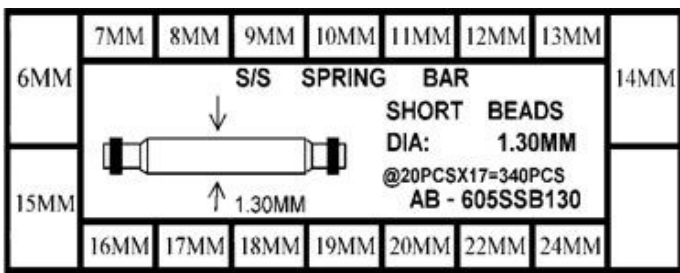

SHORT BEAD S/S S-BAR KIT 1.30 @20X17=340

AB-605SSB130

By DELTA

Short Bead S/S Spring Bar Kit Dia. 1.3 mm, 17 Sizes,
20 Pcs/Size, Total 340 Pcs/Set

BOX SIZE: 11 X 6.5 X 1.5 cm Weight : 61 G

Refill Code: WB-SSB130S-06

More Sizes Available:WB-SSB130S-23

MOQ : 5