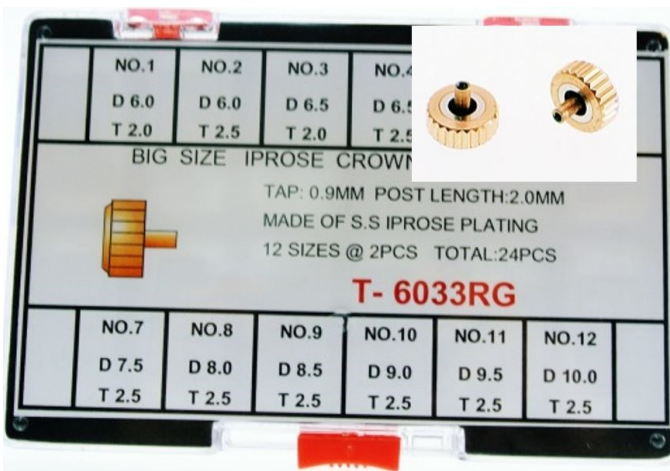

XL IP ROSE YELLOW S/S CROWN KIT T0.9XP2.0-24

AC-6033RG By DELTA

Big Size IP Rose Gold S/S Crown Assortment Kit
Tape Size 0.9mm X Pole Length: 2.0mm

Total 12 Sizes @2pcs, Total 24pcs

Size Diatube : #1RG-D6.0T2.0, #2RG-D6.0T2.5, #3RG-D6.5T2.0, #4RG-D6.5T2.5, #5RG-D7.0T2.0, #6RG-D7.0T2.5, #7RG-D7.5T2.5, #8RG-D8.0T2.5, #9RG-D8.5T2.5, #10RG-D9.0T2.5, #11RG-D9.5T2.5 & #12RG-D10.0T2.5

Refill Available , Code : WC-6033-1RG..12RG

MOQ : 5