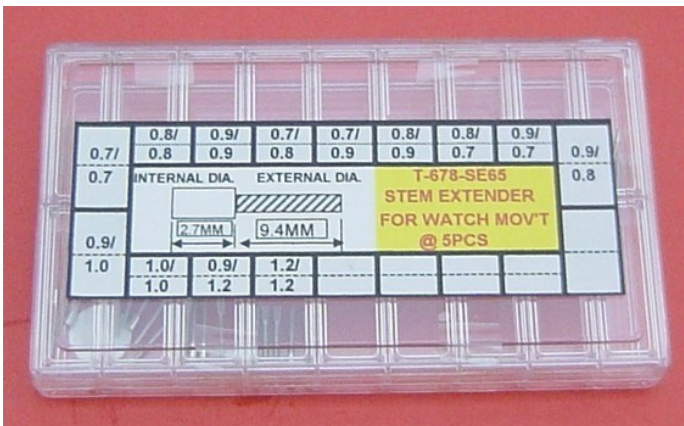

STEM EXTENDER KIT @5X13SIZES=65/KIT

AM-678SE65 By DELTA

Stem Extender Kit, Size Int. X Ext. 0.7X0.7, 0.7X0.8, 0.7X0.9, 0.8X0.8, 0.8X0.7, 0.8X0.9, 0.9X0.9, 0.9X0.7, 0.9X0.8, New Size 1.0X0.9, 1.0X1.0, 1.2X0.9, 1.2X1.2 Total 13Sizes @5=65pcs
With One Box Of Stem Extender Kit, You Could Solve 1) The Tape Size Of Crown Could Not Fit The Stem Of Original Movement & 2) The Original Stem Is Not Long Enough For Your Need
Refill Code : WM-678SE-0.7x0.7

MOQ : 10

	#1	3000.131	φ 0.90X1.7	FOR 772/77 782/88 702/08-315
	#2	3000.132	φ 0.90X1.7	FOR 751/53 762/63
	#3	3000.133	φ 0.90X1.7	FOR 702/06/08 772/78 782/88 MONOBLOC
	#4	3000.143	φ 0.70X1.7	FOR 732
	#5	3000.146	φ 0.80X1.7	FOR 732
	#6	3000.151	φ 0.90X2.5	FOR 772/78 782/88 702/06/08
	#7	3000.155	φ 0.90X2.0	FOR 712/15 312/15
	#8	3000.160	φ 0.90X1.6	FOR 1062/64/69
	#9	3000.161	φ 0.90X1.6	FOR 1060/62/69 MONOBLOC
	#10	3000.164	φ 0.90X2.0	FOR 505/15/17
	#11	3000.168	φ 0.90X2.0	FOR 583/585
	#12	STEM EXTENDER	φ 0.90X0.90	

RONDA STEM KIT, 12SIZES, 36PCS/SET

AM-641RDP By DELTA

Original Ronda Stems 12 Sizes Each 3pcs, Total 36pcs Spain Exclusive
More Size Available For Request, Refill Code : WM-RDA-3000.131/3000.xxx
*Fade Out After Clearing
Original Winding Stems For Different Watch Movements Including Seiko, Citizen, Eta, Ronda, Isa, Miyota , Time Module And China Watch Movements, Quotation On Request

MOQ : 5