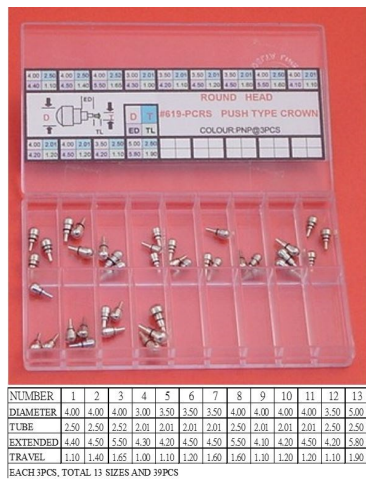

ROUND HEAD BRASS PUSHER KIT PNP-39PCS

AB-619PCRS

By DELTA

Brass Round Head Pusher Kit In PNP 13 Models @3=13X3=39pcs, DiaXTubeXExtendedXTravel 1-4.0x2.5x4.4x1.1, 2-4.0x2.5x4.5x1.4, 3-4.0x2.52x5.5x1.65, 4-3.0x2.01x4.3x1.0, 5-3.5x2.01x4.2x1.1, 6-3.5x2.01x4.05x1.2, 7-3.5x2.01x4.5x1.6, 8-4.0x2.5x5.5x1.6, 9-4.0x2.01x4.1x1.1, 10-4.0x2.01x4.2x1.2, 11-4.0x2.01x4.5x1.2, 12-3.5x2.5x4.2x1.1

13-5.0x2.5x5.8x1.9 Refill code : WC-619PCR-1S MOQ : 10