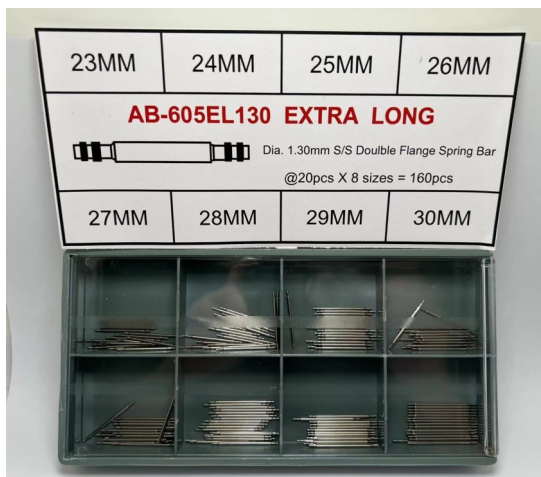

AB-605EL150

By DELTA

Extra Long S/S Double Flange Spring Bar - Dia.1.5 , 260pcs Per Box, 20pcs Per Size(mm): 23-30, 32, 34, 36, 38, 40.Total 13X20=260pcs

Refill Code :WB-SDF150S-23/Length

BOX SIZE :20x11x3.5cm

More Sizes Available(mm):33, 35, 37, 39, 41-46

MOQ : 10

Extra Long S/S Double Flange S/B-130 Kit -160

AB-605EL130

By DELTA

Extra Long Dia. 130mm Stainless Steel Double Flange Spring Bar Assortment Kit

Size : 23-30mm Each 20pcs, Total 8 Sizes & 160pcs