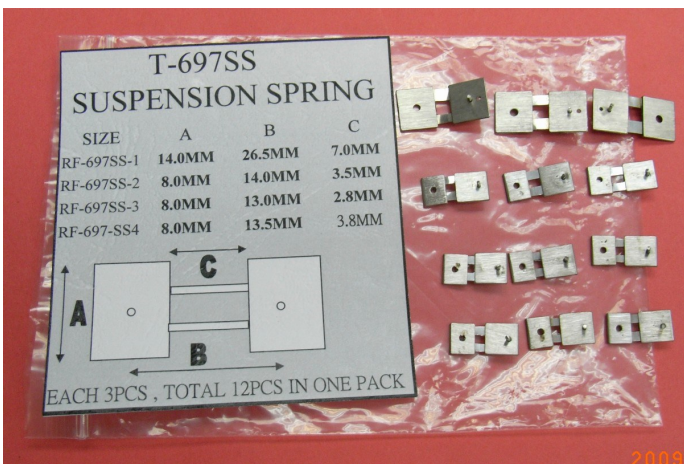

SUBSECTION 5.3: OTHERS

STAINLESS STEEL SUSPENSION SPRING SMALL SIZE

AT-697SS

Made in India

Stainless Steel Suspension Spring , Small Sizes

Wt-697Ss-1 14.0X26.5X7.0, Wt697Ss-2

8.0X14.0X3.5, Wt697Ss-3 8.0X13.0X2.8 , Wt697Ss-4

8.0X13.5X3.8 @3pcs, Total 4 Sizes & 12pcs In One

Pack

Refill Not Available

MOQ : 20