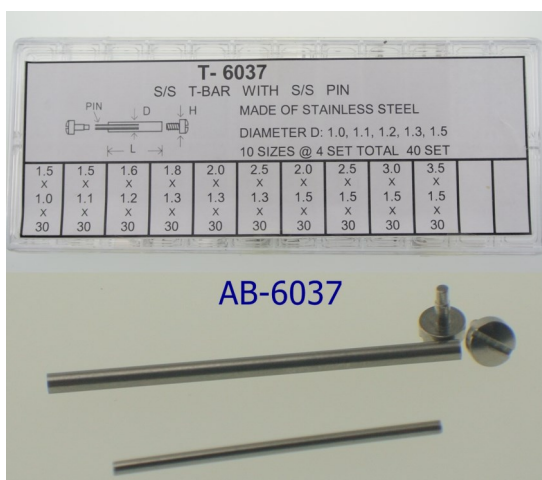

MOQ : 5

X-LONG BRASS SCREW T-BAR KIT YELLOW D150-55

AB-6036G-1.5 By **DELTA**

Dia. 1.5mm Screw Type T-Bar Assortment Kit, Made Of Brass In Acid Gilt Color, Each 5 pcs, Total 11 Sizes And 55 pcs Sizes 10, 12, 14, 16, 18, 20, 22, 24, 26, 28 & 30mm BOX SIZE : 6.5X15X1.5cm Refill Code : WB-6036G-XX

MOQ : 5

S/S T-BAR WITH PIN, TUBE D1.0-1.5X40

AB-6037 By **DELTA**

S/S T-Bar With Pin Inside To Make It Much Stronger, Tube Dia. 1.0, 1.1, 1.2, 1.3 & 1.5mm Each 4 Sets Total 9 Sizes & 40 Sets, HeadXTubeXLength Sizes(X30): 1.5X1.1, 1.6X1.2, 1.8X1.3, 2.0X1.3, 2.5X1.3, 2.0X1.3, 2.5X1.5, 3.0X1.5 & 3.5X1.5 Press Tip In One End, Screw Tip In Another End, Cut The Desired Length As You Want, Put Pin Inside To Make It Much Stronger,Refill:WB-6037-XX