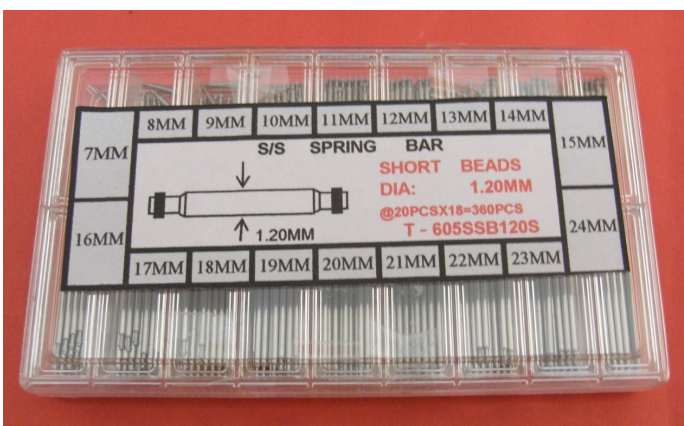

AB-605ASS20-1.78

By DELTA

Dia. 1.78 Size(mm): 6-11, 13-17, 19- 22. 12X2 & 18X2 And Universal 16-21mm Total 20X20=400pcs
 The Most Popular Size 12mm & 18mm With 40pcs Each, Special Universal Size 16-21mm : 20pcs, Total 18 Sizes & 400pcs In One Kit

MOQ : 5

S/S DOUBLE SHOULDER S-BAR KIT D1.50-340

AB-605SDS150 By **DELTA**

Stainless Steel Double Shoulder - Dia.1.50mm

(SDF150S) Spring Bar Size(mm): 6-22. Total 17X20=340pcs

Refill Code : WB-SDS150S-06/Length , Packing : 20pcs/Bag Min 50Bags And 50pcs/Bag, Min. 20 Bags

BOX SIZE : 21.5X9X1.5cm

More Sizes Available(mm):24, 26

MOQ : 10

SLIM S/S SHORT BEAD SPRING BAR KIT D1.20-360

AB-605SSB120 By **DELTA**

Stainless Steel Short Bead Spring Bar For Buckle

SSB120S Size(mm): 7-24. Total 18X20=360pcs

Refill Code : WB-SSB120S-06/Length , Packing : 20pcs/Bag Min 50Bags And 50pcs/Bag, Min. 20 Bags

BOX SIZE : 6.5X11X1.5cm

MOQ : 10

S/S SHORT BEAD SPRING BAR KIT D1.50-300

AB-605SSB150

By DELTA

Stainless Steel Short Bead Spring Bar For Buckle
SSB150S Size(mm): 8-22. Total 15X20=300pcs
Refill Code : WB-SSB150S-08/Length , Packing :
20pcs/Bag Min 50Bags And 50pcs/Bag, Min. 20
Bags