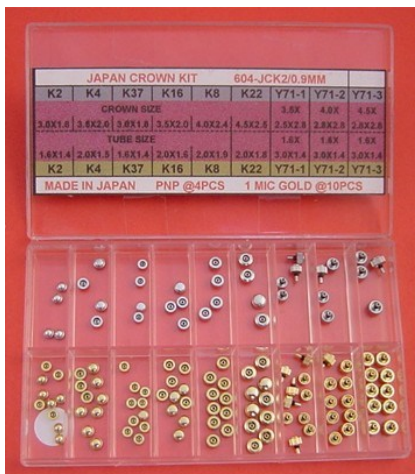

S/S JAPAN CROWN KIT TAP 0.9 IN 2-COLOUR-126

AC-604JCK2-0.9 By DELTA

S/S Japan Crown Kit - Tap Size 0.9mm Head Dia.x Tube Dia., Flat Head : Y37-3.0X1.6, Y16-3.5X2.0. Y8-4.0X2.0 Round Head : Y2-3.0X1.6, Y4-3.5X2.0, Y22-4.5X2.0 T-Type : Y71-1-3.5X2.0, Y71-2-4.0X2.0, Y71-3-4.5X2.0, Each 4 S/S & 10 IPG, Total (4+10)x9=126pcs Refill Available, Code : WC-604JCK-0.9-YxxG/Model & Colour

MOQ : 3