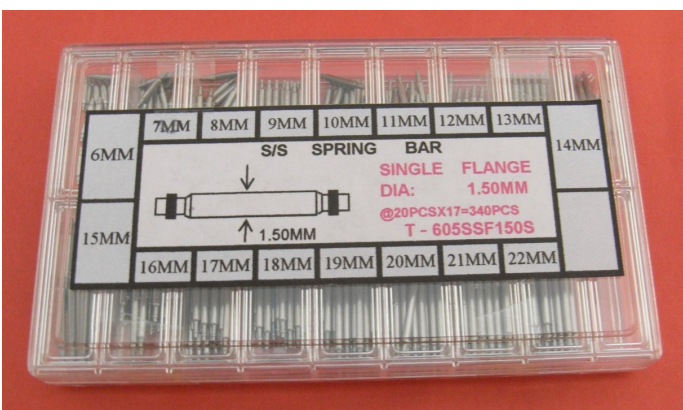

S/S SINGLE FLANGE S-BAR KIT D1.50-340

AB-605SSF20-1.50

By DELTA

S/S Single Flange Spring Bar On Both End, Dia.
1.50mm, Size(mm): 6-22. @20pcs, Total 17 Sizes
And 340pcs

Refill Code : WB-SSF150S-06/Length , Packing:
20pcs/Bag Min 50Bags And 50pcs/Bag, Min. 20
Bags

BOX SIZE : 6.5X11X1.5cm

MOQ : 10