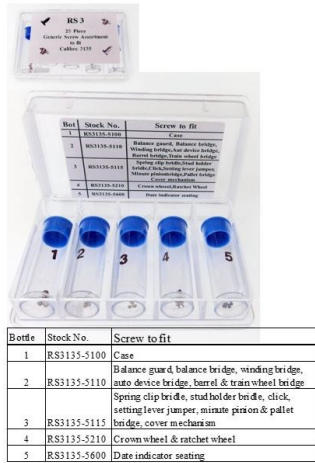

SCREW TO FIT RLX 3135

AM-6080-RS3

Made in USA

Screw to fit Rlx 3135 model 5100,5110,5115,5210, 5600@5 pcs, total 25 pcs. Not for USA market.

Weight:30g

Dimension:5.0(L)x8.5(W)x1.5(H)cm

Refill Available: WM-RXC-3135-5100RS

MOQ : 2