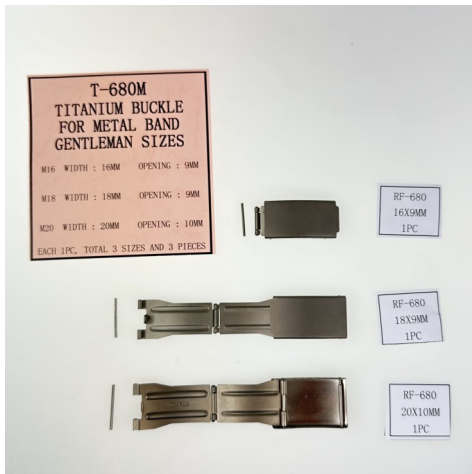

Refill Code : WB-6009-XXS

Weight : 30G, SIZE : 15X11CM

More Sizes Available:24S, 26S

MOQ : 20

TITANIUM BUCKLE FOR LADY BAND PACK-3PCS

AB-680L By **DELTA**

Titanium Buckle For Metal Bands - Lady, SizeX-Opening 10/5, 12/7 & 14/7mm, Total 3 Set In One Pack

**All Buckles W/Spring Bars & S/S Pin
Refill Available, Code : WB-680-10/Size**

MOQ : 10

TITANIUM BUCKLE FOR GENT BAND PACK-3PCS

AB-680M By **DELTA**

Titanium Buckle For Metal Bands - Gent, SizeX-Opening 16/9, 18/9 & 20/10mm, Total 3 Set In One Pack