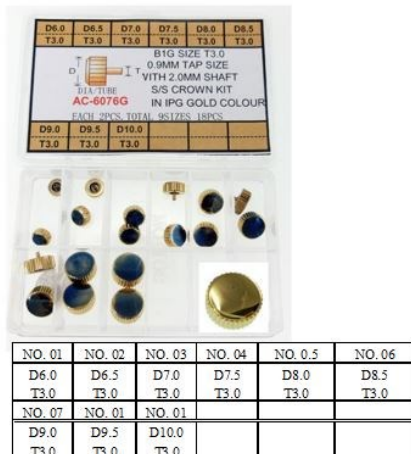

BIG SIZE CROWN KIT IPG T3.0

AC-6076G By DELTA

Big size T3.0, 0.9mm tap size S/S crown kit in IPG colour , with 2.0mm shaft. Each 2 pcs, total 9 sizes 18 pcs.

Weight:50g

Dimension:5.0(L)x8.0W)x1.5(H)cm

Refill Available: WC-6076G-6.0X3.0,...10.0X3.0

More Size Available: WC-6076G-5.0X3.0, 5.5X3.0

MOQ : 5