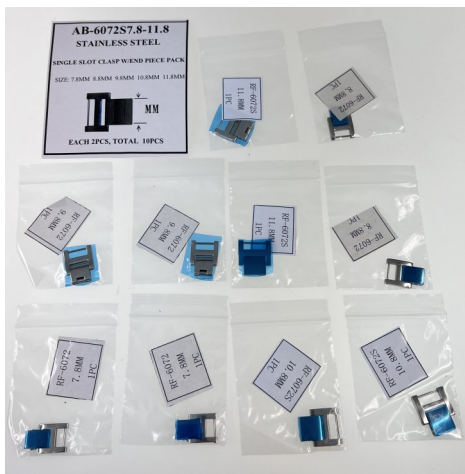

MD SINGLE SLOT BUCKLES W/END PIECES IN S/S

AB-6072S7.8-11.8 By DELTA

S/S Single Slot Buckles W/End Pieces In S/S Colour Size : 7.8, 8.8, 9.8, 10.8, 11.8mm Each 2Pcs In One Pack, Total 10Pcs

Refill Available: WB-6072S-7.8, 8.8, 9.8, 10.8, 11.8

MOQ : 5