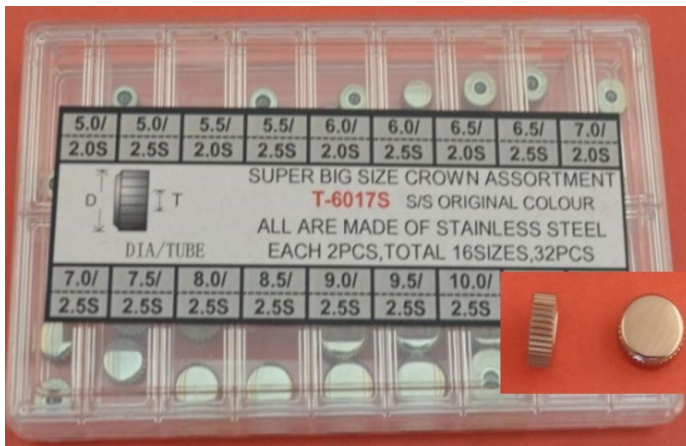

S/S X-LARGE CROWN KIT TAP 0.9 IN S/S COL-32

AC-6017S By **DELTA**

S/S Super Big Size Crown Assortment In S/S Color Tap 0.9mm, Size Dia x Tube : 5.0x2.0, 5.0x2.5, 5.5x2.0, 5.5x2.5, 6.0x2.0, 6.0x2.5, 6.5x2.0, 6.5x2.5, 7.0x2.0, 7.0x2.5, 7.5x2.5, 8.0x2.5, 8.5x2.5, 9.0x2.5, 9.5x2.5, 10.0x2.5 Each 2 Total 16X2=32pcs

BOX SIZE : 65X150X15mm

Refill Available, Code : WC-6017S-5.0x2.0/ HeadxTube

MOQ : 5