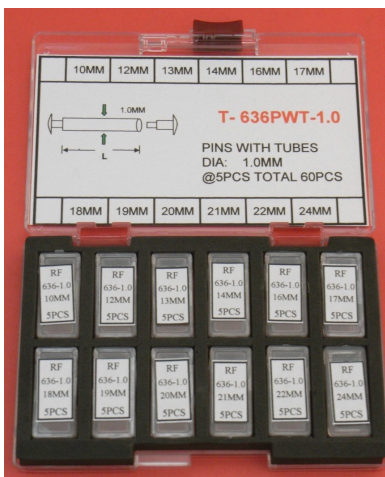

SLIM PRESS PINS W/TUBE FOR S-BUCKLE D1.0X60

AB-636PWT-1.0 By DELTA

Slim Pressure Pins With Tubes For Safety Buckle Dia. 1.0mm Size(mm): 10, 12-14, 16-22 & 24. Total 12X5=60pcs

Refill Code : WB-636-1.0X10/Size

Refill Packing : 5Pcs Per Box , 20Pcs Per Box, 1000Pcs Per Pack

BOX SIZE : 14.5X9X1.5CM

More Sizes Available(mm):23, 26

MOQ : 10