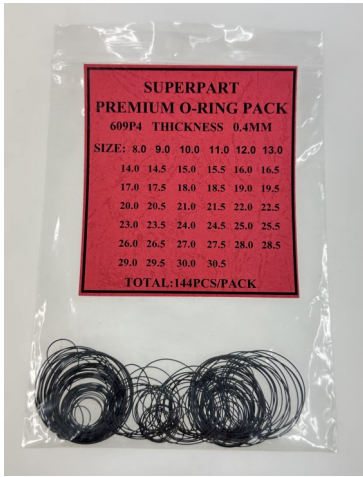

O-RING PACK (144PCS) - DIA. 0.4MM

AR-609P4 By **DELTA**

Premium O-Ring Pack, Thickness 0.4mm, Total 40 Sizes 144pcs/Pack

Sizes 8.0, 9.0, 10.0, 11.0, 12.0, 13.0, 14.0, 14.5, 15.0, 15.5, 16.0, 16.5, 17.0, 17.5, 18.0, 18.5, 19.0, 19.5, 20.0, 20.5, 21.0, 21.5, 22.0, 22.5, 23.0, 23.5, 24.0, 24.5, 25.0, 25.5, 26.0, 26.5, 27.0, 27.5, 28.0, 28.5, 29.0, 29.5, 30.0, 30.5

Refill : WR-O-0800x0880x40 / Int x Ext x Thick

MOQ : 20