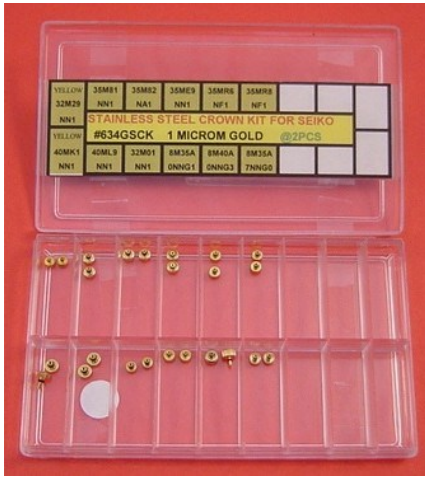

GENUINE S/S CROWN KIT FOR Seiko IN YELLOW-24

AC-SKC-634G

By DELTA

S/S Genuine Crown Kit For Seiko Watch In IP Gold Plating, All Size, Plating and Material Are The Same As The Seiko Watch Crown Part Number

Model : 32M29 NN1, 35M81 NN1, 35M82NA1, 35ME9NN1, 35MR6Nf1, 35MR8Nf1, 40Mk1 NN1, 40MI9 NN1, 32M01 NN1, 8M35A0NNG1, 8M40A 0NNG3 & 8M35A 7NNGO

*Fade Out Soon But Refill Available, Code: WC-SKP-32M29 NN1

MOQ : 5