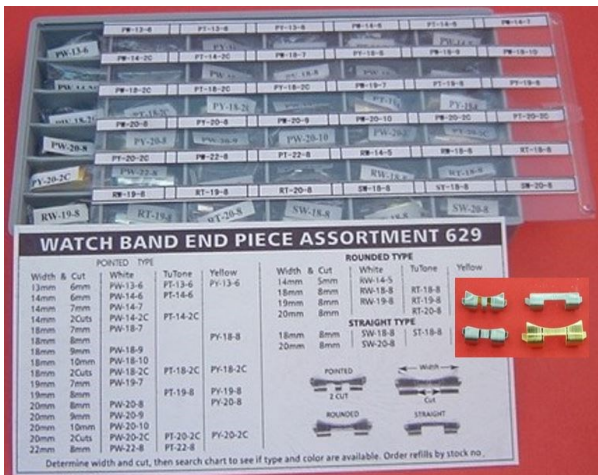

METAL END PIECES KIT - 36 DIFFERENT PAIRS

AB-629 (Refill Only) By **DELTA**

36 Pairs Different Size, Type, Colour For Almost All The Popular End Pieces In The Market
1) A) Pointed/ Rounded/ Straight 2) No. Of Cuts: One/Two 3) TAKE THE WIDTH OF THE END PIECES YOU WANT, Following Size Available: PT 14-6, 18-2C, 19-8; PW 13-6, 14-2C/6/7, 18-10, 18-2c, 18-8/9, 19-7/8, 20-8/9; PY 18-2C/8, 19-8, 20-8; RT 18-8, 19-8; RW 14-5, 18-10, 19-8; ST 18-8; SW 18-8, 20-8

MOQ : 5