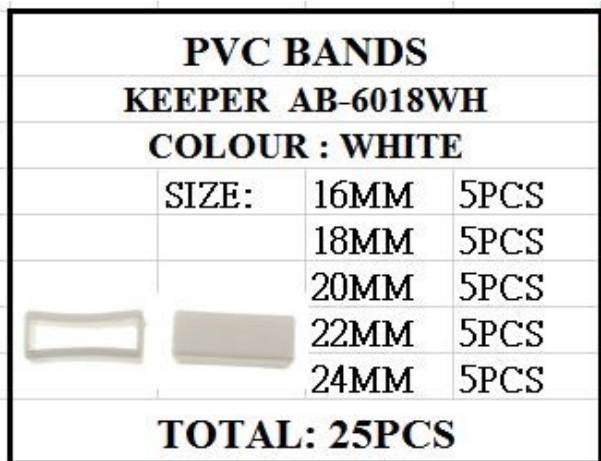

PVC STRAPS KEEPER PACK - WHITE @5X5=25PCS

AB-6018WH By **DELTA**

Pvc Straps Keeper Pack - White

5 Different Sizes From 16 mm, 18 mm, 20 mm, 22 mm And 24 mm, Each 5 Pcs, Total 25Pcs In One Pack

Weight: 30 G

Refill Available: WB-6018WH-16,18,...24

More Size Available (mm): 26, 28, 30

MOQ : 5