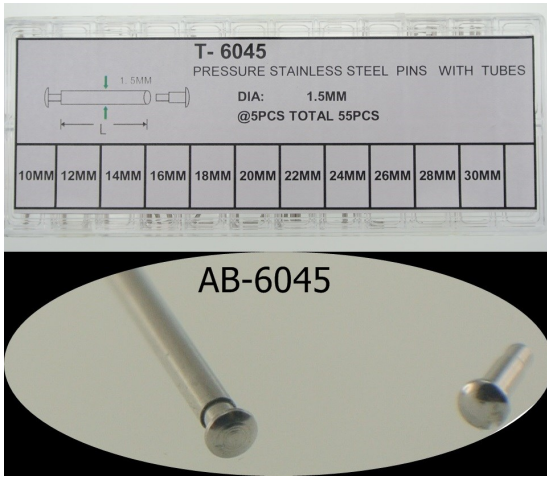

PRESSURE PINS HEAD D2.0 W/TUBE D1.5X55

AB-6045 By DELTA

S/S Pressure Pins W/ Tube, Head 2.00mm Tube
1.50mm Size 10, 12, 14, 16, 18, 20, 22, 24, 26, 28 &
30mm Total 11X5=55pcs

Refill Code : WB-6045-1.5X10/Size

Refill Packing : 5Pcs Per Box , 20Pcs Per Box,
1000Pcs Per Pack

BOX SIZE : 6.5X15X1.5CM

MOQ : 5