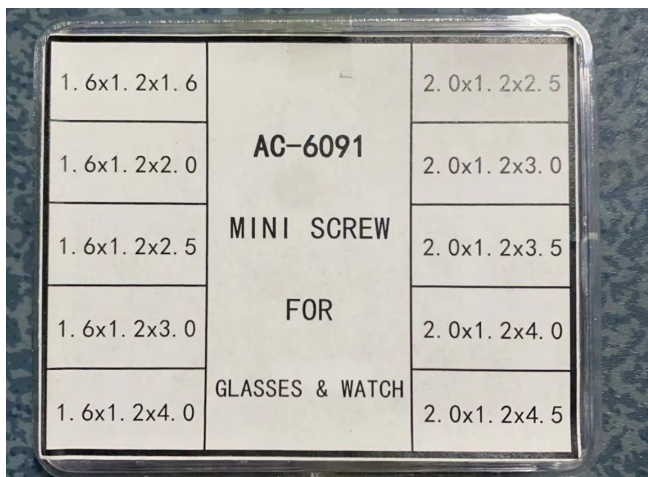

MINI SCREW KIT FOR GLASS & WATCH CASE

AC-6091

Made In China

Mini Screw Kit For Glass & Watch Cases 10 Sizes/ Set

Size : 1.6X1.2: X1.6, X2.0, X2.5, X3.0, X4.0
2.0X0.5X1.2: X2.5, X3.0, X3.5, X4.0, X4.5

Total 1000 Pcs/Set

Dimension: 87X72X17mm Weight : 65g

Refill Not Available

MOQ : 5