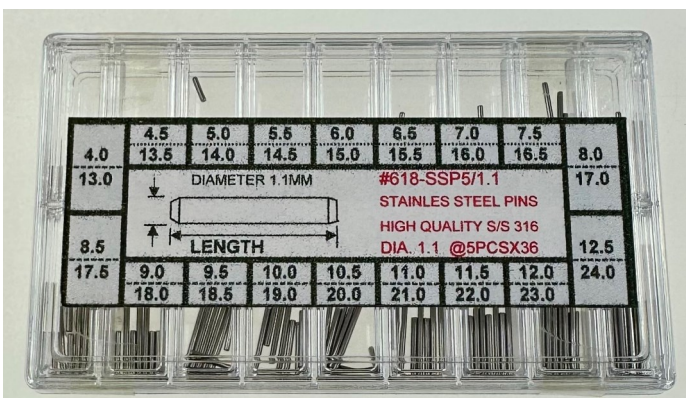

S/S PINS KIT DIA 1.10MM-180 IN STANDARD BOX

AB-618SSP5-1.1 By **DELTA**

S/S Pins Kit (5pcs) - 1.1mm, 180pcs/Set 4, 4.5, 5, ..., 18.5, 19.0, 20.0, ...23.0, 24.0mm Total 36X5=180pcs All Are Made Of High Quality Stainless Steel No.316 And All Pins With Bezel & Polish Edge

Refill Code : WB-618-1.1Xsize

BOX SIZE : 6.5X11X1.5CM

More sizes Available(mm):4.0, 4.5-28.5, 29, 30

MOQ : 20