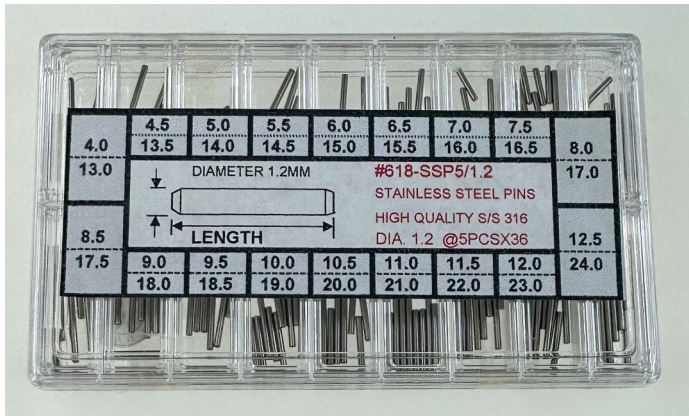

S/S PINS KIT DIA 1.20MM-180 IN STANDARD BOX

AB-618SSP5-1.2 By DELTA

S/S Pins Kit (5pcs) - 1.2mm, 180pcs/Set 4, 4.5, 5, ..., 18.5, 19.0, 20.0, ...23.0, 24.0mm Total 36X5=180pcs All Are Made Of High Quality Stainless Steel No.316 And All Pins With Bezel & Polish Edge

Refill Code : WB-618-1.2Xsize

BOX SIZE : 6.5X11X1.5CM

More sizes Available(mm):4.0, 4.5-28.5, 29, 30

MOQ : 20