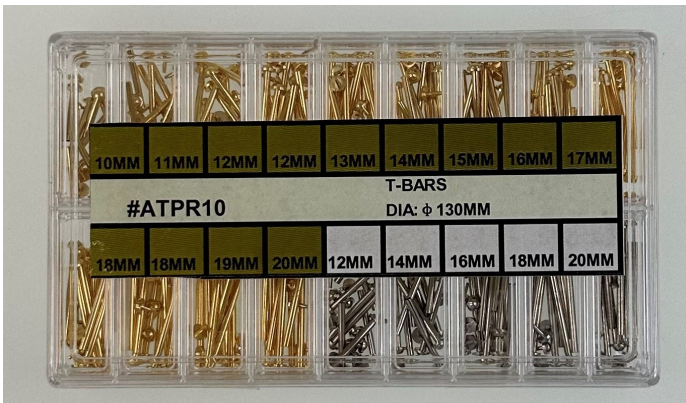

28 ;G: 08, 09, 19, 21, 23, 24

MOQ : 5

BRASS SCREW TYPE T-BAR KIT D1.30-360

AB-606ATB20 By DELTA

Screw Type T-Bar Kit - Made Of Brass (Total 360pcs

Per Set) Dia. 130mm Size(mm): A/G 10, 11, 13-17,

20, 12X2, 18X2 mm, PNP 12, 14, 16, 18, 20mm Total 18X20=360pcs

BOX SIZE : 6.5X11X1.5cm

Refill Code : WB-606ATB-XXS or WB-606ATB-XXG

MOQ : 3

BRASS PUSH FLAT HEAD T-BAR KIT D1.30-180

AB-606ATPF10 By **DELTA**

Push, Flat Head T-Bar , Made Of Brass - 10pcs Set
Dia. 130mm Size(mm):A/G 10,11, 13, 14, 15, 16, 17, 20, 12X2, 18X2 mm PNP 12, 14, 16, 18, 20mm Total
18X10=180pcs

BOX SIZE : 6.5X11X1.5cm

Refill Code : WB-606ATPF-XXS or WB-606ATPF-XXG

More Sizes Available:19S, 19G

MOQ : 10

BRASS PUSH FLAT HEAD T-BAR KIT D1.30-360

AB-606ATPF20 By **DELTA**

Push, Flat Head T-Bar - Made Of Brass , 20pcs Set
Dia. 130mm Size(mm):A/G 10,11, 13-17, 20, 12X2, 18X2 mm PNP 12, 14, 16, 18, 20mm Total
18X20=360pcs

BOX SIZE : 6.5X11X1.5cm

Refill Code : WB-606ATPF-XXS or WB-606ATPF-XXG

MOQ : 5

BRASS PUSH ROUND HEAD T-BAR KIT D1.30-180

AB-606ATPR10 By **DELTA**

Push, Round Head T-Bar - Made Of Brass, 10pcs Set
Dia. 130mm Size(mm):A/G 10,11, 13-17, 20, 12X2, 18X2 mm PNP 12, 14, 16, 18, 20mm Total
18X10=180pcs