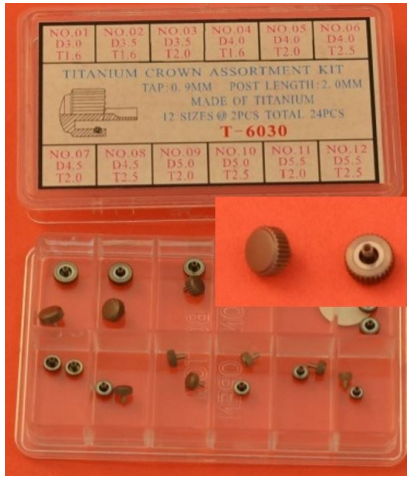

TITANIUM CROWN KIT TAP 0.9X2.0POLE-24PCS

AC-6030 By **DELTA**

Titanium Crown Assortment Kit Tap Size 0.9mm X Post Length: 2.0mm Total 12 Sizes @2pcs, Total 24pcs

Size Diastube : #1T-D3.0T1.6, #2T-D3.5T1.6, #3T-D3.5T2.0, #4T-D4.0T1.6, #5T-D4.0T2.0, #6T-D4.0T2.5, #7T-D4.5T2.0, #8T-D4.5T2.5, #9T-D5.0T2.0, #10T-D5.0T2.5, #11T-D5.5T2.0 & #12T-D5.5T2.5

Refill Available , Code : WC-6030-1..12

MOQ : 5