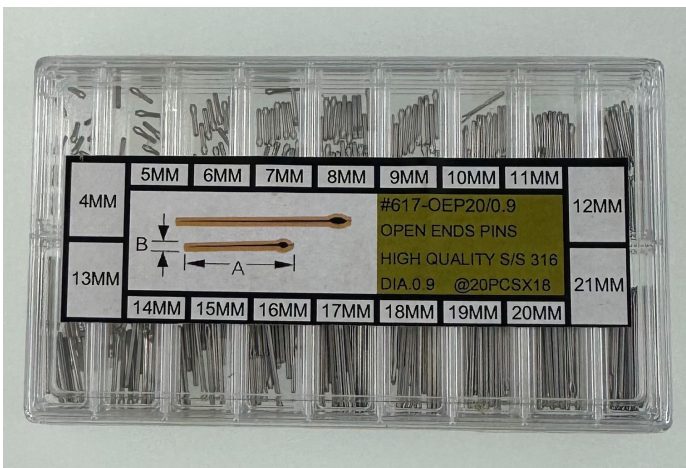

S/S OPEN END PIN KIT DIA 0.9X360

AB-617OEP20-0.9

By DELTA

S/S Open End (Cotter) Pin Kit Dia. 0.9mm 360pcs/ Set, Size 4,5,..., 20, 21mm Each 20pcs Total 18 Sizes & 360pcs

Refill Code : WB-617-0.9X10.0/Size

Refill Packing : 5Pcs Per Box , 20Pcs Per Box, 1000Pcs Per Pack

BOX SIZE : 6.5X11X1.5CM

MOQ : 10