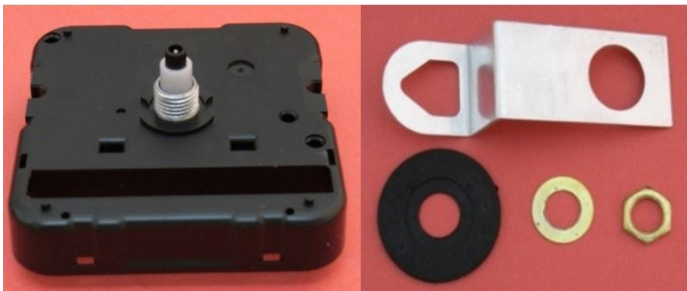

Seiko STD. CLK MOV'T CTR SCR P-MN STEP SEC

AT-28XXX/42XXX By DELTA

Seiko Standard Movement, Center Screw Fixing, Pressing Minute Hand , Step Second, 4pcs Move-

ments In One Plastic Box With Accessories Hanger, Cushion, Washer & Fixing Nut

WT-28009 Shaft Length : 11.4mm

WT-42800 Shaft Length : 13.2mm

WT-28803 Shaft Length : 18.0mm

Refill Available : WT-28XXX/42XXX

MOQ : 5