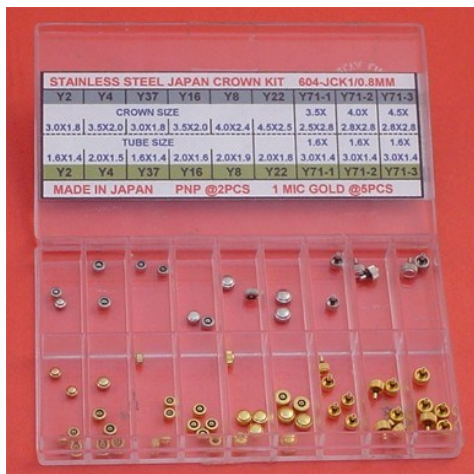

S/S JAPAN CROWN KIT TAP 0.8 IN 2-COLOUR-63PCS

AC-604JCK1-0.8 By DELTA

S/S Japan Crown Kit - Tap Size 0.8mm Head Dia.x Tube Dia., Flat Head : Y37-3.0X1.6, Y16-3.5X2.0. Y8-4.0X2.0 Round Head : Y2-3.0X1.6, Y4-3.5X2.0, Y22-4.5X2.0 T-Type : Y71-1-3.5X2.0, Y71-2-4.0X2.0, Y71-3-4.5X2.0, Each 2 S/S & 5 IPG, Total (2+5)x9=63pcs
Refill Available, Code : WC-604JCK-0.8-YxxG/Model & Colour

MOQ : 5