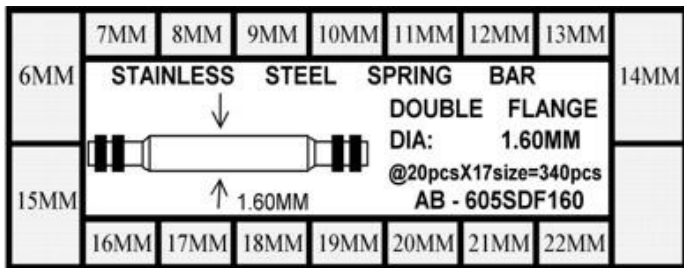

D-FLANGE S/S S-BAR KIT 1.60, @20X17=340

AB-605SDF160

By DELTA

Double Flange S/S Spring Bar Kit

Dia. 1.6 mm, 06, 07- 22mm 17 Sizes, 20 Pcs/Size, Total 340 Pcs/Set

BOX SIZE : 11 X 6.5 X 1.5 cm Weight : 75 G

Refill Available WB-SDF160S-06

More Sizes Available(mm):23, 24, 26, 28, 30, 34, 40

MOQ : 5