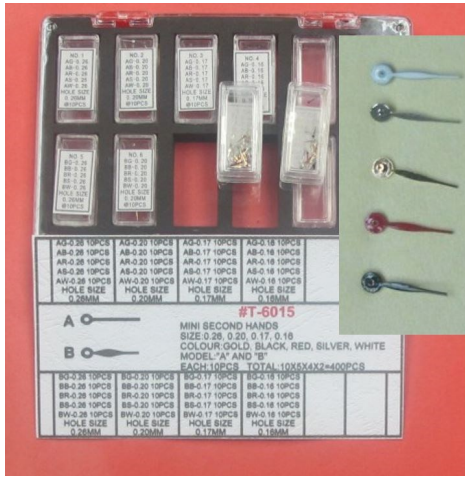

MINI SECOND HANDS FOR EYES IN BOX - 400PCS

AC-6015 By DELTA

Mini Second Hands For Eyes 4 Different Holes Size 0.26, 0.20, 0.17 & 0.16mm, Colour : Gold, Back, Red, Silver & White, 2 Diff. Model Needle & Space Shape, Each 10pcs, Total 4x5x2x10=400pcs
Weight :100G, Measurement : 100X140X15mm
Refill Code : WC-6015-A16G/Model+Hole+Color

MOQ : 5