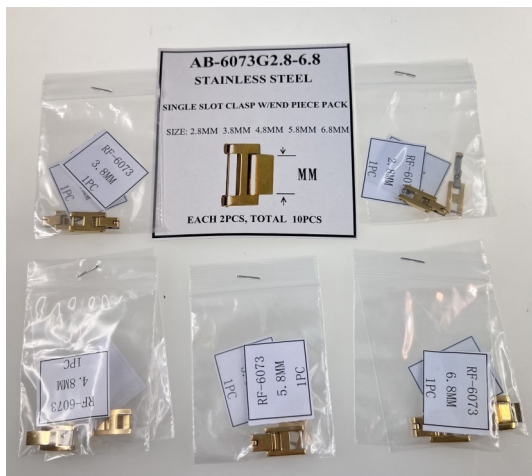

SM SINGLE SLOT BUCKLES W/END PIECES IN IPG

AB-6073G2.8-6.8

By DELTA

S/S Single Slot Buckles W/End Pieces In Ip Gold Colour

Size : 2.8, 3.8, 4.8, 5.8, 6.8mm Each 2Pcs In One Pack, Total 10Pcs

Refill Available: WB-6073G-2.8, 3.8, 4.8, 5.8, 6.8

MOQ : 3