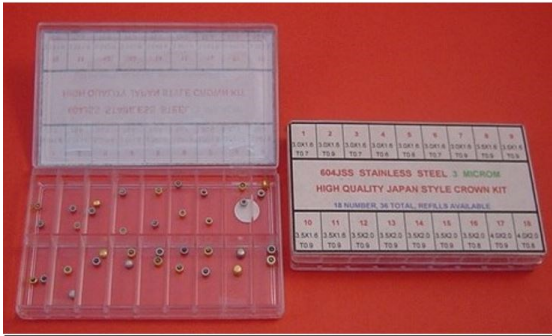

NO.1 3.0X1.6 TO.7	NO.2 3.0X1.6 TO.9	NO.3 3.0X1.6 TO.7	NO.4 3.0X1.6 TO.6	NO.5 3.0X1.6 TO.8	NO.6 3.0X1.6 TO.7
NO.7 3.0X1.6 TO.9	NO.8 3.5X1.6 TO.9	NO.9 3.5X1.6 TO.9	NO.10 3.5X1.6 TO.9	NO.11 3.5X1.6 TO.9	NO.12 3.5X2.0 TO.9
NO.13 3.5X2.0 TO.9	NO.14 3.5X2.0 TO.9	NO.15 3.5X2.0 TO.9	NO.16 3.5X2.0 TO.8	NO.17 4.0X2.0 TO.9	NO.18 4.0X2.0 TO.8

S/S MINI SIZE CROWN KIT IN 2-COLOUR-36PCS

AC-604JSS By DELTA

S/S Mini Crown Kit, Size : 3.0X1.6TO.7 #1, #3, #6, #7, 3.0X1.6TO.9 #2, 3.0X1.6TO.6 #4, 3.0X1.6TO.8 #5, 3.5X1.6TO.9 #8, #9, #10, #11, 3.5X2.0TO.9 #12, #13, #14, #15, 3.5X2.0TO.8 #16, 4.0X2.0TO.9 #17, 4.0X2.0TO.8 #18

Each 1pc S/S & 1pc 3 Microm Plating or IPG Gold Plating, Total : 18X2=36pcs

Refill Available, Code : WC-604JSS-01G/Model & Colour

MOQ : 5