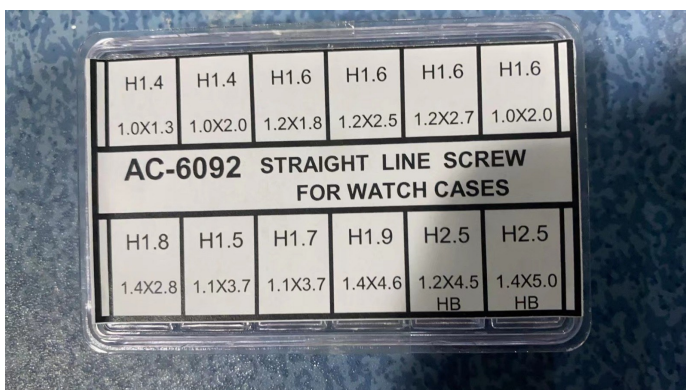

HIGH END S/S MINI SCREW

AC-6092HS

Made In China

High End S/S Mini Screw Kit For Watch Cases, Straight Line Head, 12 Sizes/Set

Specially For Hublot Watch

Size : H1.4: 1.0X1.3, 1.0X2.0 ; H1.5: 1.1X3.7 ; H1.6: 1.2X1.8, 1.2X2.5, 1.2X2.7, 1.0X2.0 ; H1.7: 1.1X3.7 ; H1.8: 1.4X2.8 ; H1.9: 1.4X4.6 ; H2.5: 1.2X4.5, 1.4X5.0

Total 650 Pcs/Set

Dimension: 83X54X17mm Weight : 35g

Refill Not Available

MOQ : 5