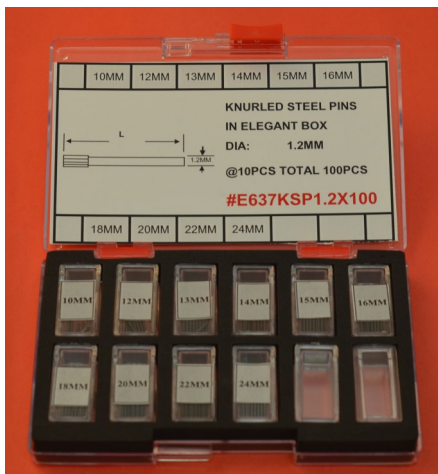

BOX SIZE : 6.5X11X1.5cm

More sizes Available(mm):6, 8, 24, 26, 28-36

MOQ : 10

S/S KNURLED PIN IN D0.9-120 IN ELG-BOX

AB-E637KP By **DELTA**

S/S Knurled Steel Pin In Elegant BOX SIZE 10, 11, 12, 13, 14, 15, 16, 17, 18, 19, 20, 21, 22mm Total 12X10=120pcs

Refill Code : WB-637-0.9Xsize

BOX SIZE : 9X14.5X1.5cm

MOQ : 10

S/S KNURLED PINS KIT D1.0-90 IN ELG BOX

AB-E637KSP1.0X90 By **DELTA**

S/S Knurled Steel Pin In Elegant BOX SIZE 6, 8, 10, 12, 14, 16, 18, 20, 22mm Total 9X10=90pcs

Refill Code : WB-637-1.0Xsize

BOX SIZE : 9X14.5X1.5cm

More sizes Available(mm):11, 13-21, 23, 24, 26-38, 40

MOQ : 10

S/S KNURLED PINS KIT D1.2-100 IN ELG BOX

AB-E637KSP1.2X100 By **DELTA**

S/S Knurled Steel Pin In Elegant BOX SIZE 10, 11, 12, 13, 14, 15, 16, 17, 18, 19, 20, 21, 22mm Total 12X10=120pcs