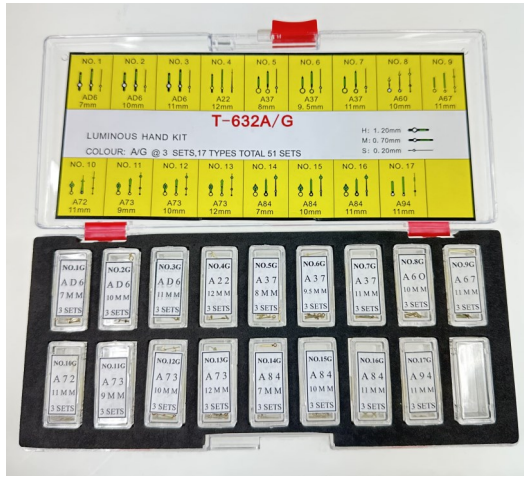

LUMINOUS HAND KIT IN YELLOW COLOR -51SETS

AC-632G By DELTA

Luminous Hand Kit-Acid Gilt Plating 17 Type @3Set
51 Sets/Kit, Hole Size Hr: 120 Mn: 70 Sec: 20
Different Styles And Length : AD6 - 7mm, 10mm, 11mm, A22 - 12mm, A37 - 8mm, 9.5mm, 11mm, A60 - 10mm, A67 - 11mm, A72 - 11mm, A73 - 9mm, 10mm, 12mm, A84 - 7mm, 10mm, 11mm, A94 - 11mm All In Acid Gilt Color
Refill Code : WC-632-A22-12S/Model+Length+Color

MOQ : 10