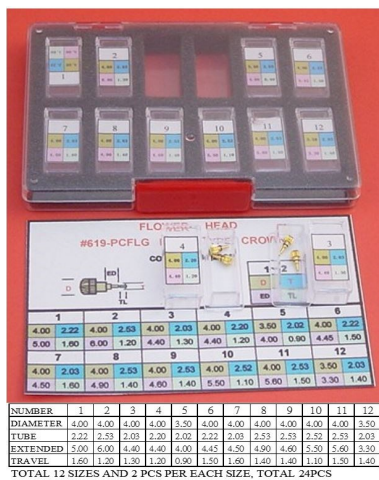

FLOWER TYPE BRASS PUSHER KIT YELLOW-24PCS

AB-619PCFLG

By DELTA

Brass Flower Type Pusher Kit In Acid Gilt 12 Models @2=12X2=24pcs, DiaXTubeXExtendedXTravel 1-4.0x2.22x5.0x1.6, 2-4.0x2.53x6.0x1.2, 3-4.0x2.03x4.4x1.3, 4-4.0x2.2x4.4x1.2, 5-3.5x2.02x4.0x0.9, 6-4.0x2.22x4.45x1.5, 7-4.0x2.03x4.5x1.6, 8-4.0x2.53x4.9x1.4, 9-4.0x2.53x4.6x1.4, 10-4.0x2.52x5.5x1.1, 11-4.0x2.53x5.6x1.5, 12-3.5x2.03x3.3x1.4

Refill Code : WC-619FCFL-1G/Model+Color MOQ : 5