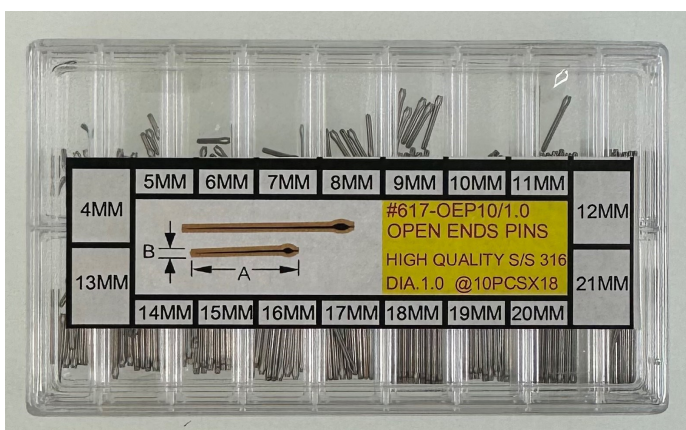

AB-617OEP10-0.9 By DELTA

S/S Open End (Cotter) Pin Kit Dia. 0.9mm 180pcs/
Set, Size 4,5,..., 20, 21mm Each 10pcs Total 18 Sizes
& 180pcs

Refill Code : WB-617-0.9X10.0/Size

Refill Packing : 5Pcs Per Box , 20Pcs Per Box,
1000Pcs Per Pack

BOX SIZE : 6.5X11X1.5CM

More Sizes Available(mm):4, 4.5-23.5, 24, 25-29

MOQ : 20

S/S OPEN END PIN KIT DIA 1.0X180

AB-617OEP10-1.0 By DELTA

S/S Open End (Cotter) Pin Kit Dia. 1.0mm 180pcs/
Set, Size 4-21mm Each 10pcs Total 18 Sizes &
180pcs