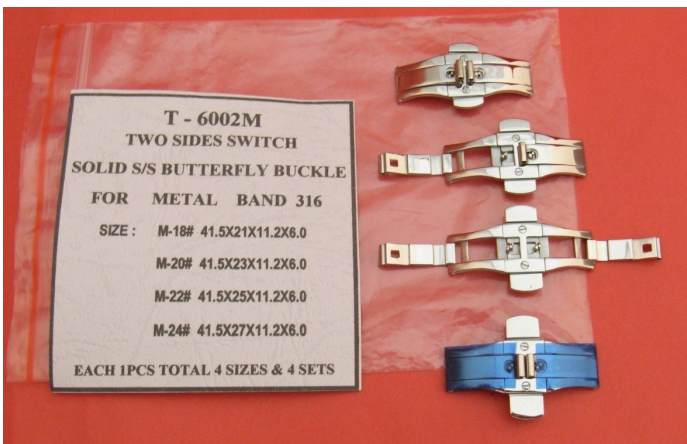

TWO SIDE SWITCH B'FLY-B FOR G-BAND-4 SIZE

AB-6002M By DELTA

Two Sides Switch Solid S/S Double Opening Butterfly Buckle For Metal Band 4pcs/Bag, 4 Sizes & @1pc Size Available : M-18 41.5X21X11.2X6.0, M-20 41.5X23X11.2X6.0, M-22 41.5X25X11.2X6.0, M-24 41.5X27X11.2X4 S/S No. 316 Material
Refill Available, Code : WB-6002-M18, M20, M22 & M24, Head Size 7.0mm Is Also Available 6002-EL18 41.5X11.2X7.0, 6002-EL22 41.5X25.0X11.2X7.0

MOQ : 5