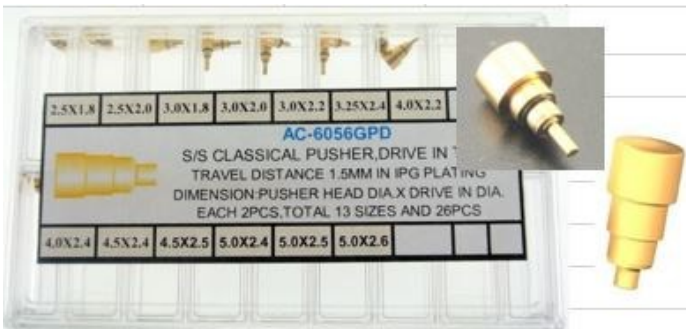

S/S CLASSIC PUSHER, DRIVE IN TYPE IN IPG

AC-6056GPD By DELTA

S/S ClaSSic Pusher, Drive In Type, Travel Distance 1.5mm In Ip Gold Colour

Dimension : Pusher Head Dia. X Drive In Dia. Size : 2.5X1.8, 2.5X2.0, 3.0X1.8, 3.0X2.0, 3.0X2.2, 3.25X2.4, 4.0X2.2, 4.0X2.4, 4.5X2.4, 4.5X2.5, 5.0X2.4, 5.0X2.5, 5.0X2.6 Each 2Pcs, Total 13 Sizes And 26Pcs

Refill Available: WC-6056GPD-01G,...13G

MOQ : 2