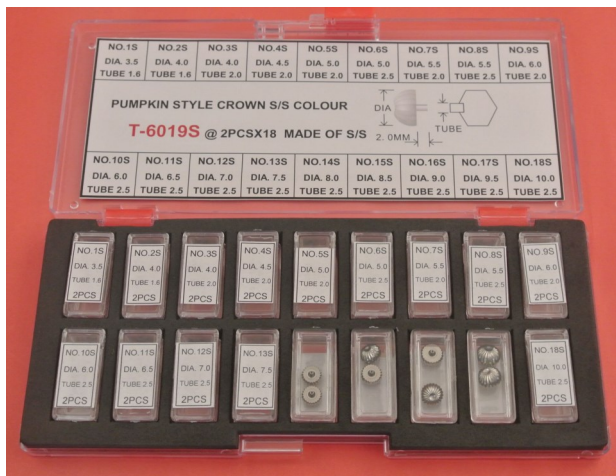

S/S PUMPKIN STYLE CROWN KIT T0.9 S/S COL-32

AC-6019S By DELTA

S/S Pumpkin Style Crown W/2.0mm Pole S/S Color Tap 0.9mm Size Head x Tube 3.5x1.6, 4.0x1.6, 4.0x2.0, 4.5x2.0, 5.0x2.0, 5.0x2.5, 5.5x2.0, 5.5x2.5, 6.0x2.0, 6.0x2.5, 6.5x2.5, 7.0x2.5, 7.5x2.5, 8.0x2.5, 8.5x2.5, 9.0x2.5, 9.5x2.5, 10.0x2.5mm Total @2X16=32pcs

BOX SIZE : 215X90X15mm

Refill Available, Code : WC-6019S-3.5x1.6/HeadxTube

MOQ : 2