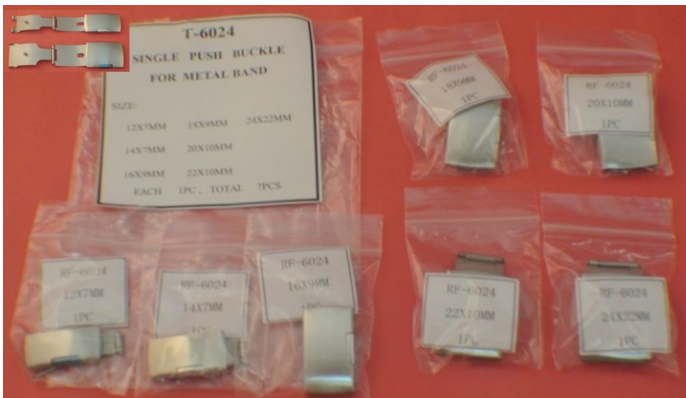

SINGLE PUSH BUCKLE FOR M-BAND PACK - 7 PCS

AB-6024 By DELTA

Stainless Steel Single Push Buckle For Metal Band SizeXOpening : 12X7, 14X7, 16X9, 18X9, 20X10, 22X10, 24X22mm Each 1Pc, Total : 7pcs, Weight : 110G

Refill Available : WB-6024-SizeXOpening

More sizes Available:24X12mm

MOQ : 10