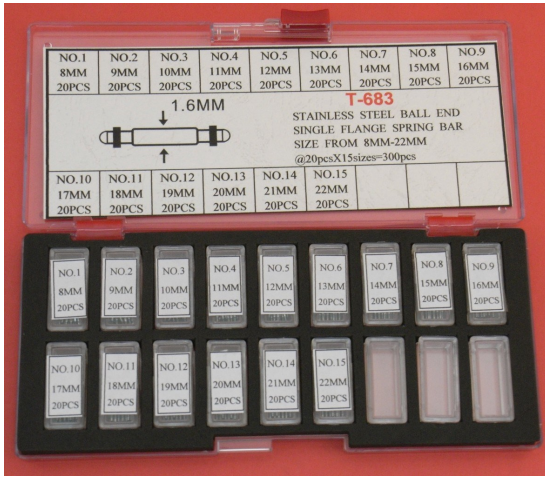

BALL END SINGLE FLANGER S-BAR KIT D1.60-200

AB-683 By DELTA

S/S Ball End Single Flange Spring Bar

Dia.1.60mm Size From 8-22mm

Size(mm) And Quantity As Follows: 8-22. Each

20pcs, Total 15 Sizes And 300pcs

Refill Code : WB-683-08/Length, Refill Packing :

20Pcs, 50Pcs OR 100Pcs Per Box & 1000PCS Per Pack

BOX SIZE : 21.5X9X1.5CM

MOQ : 5