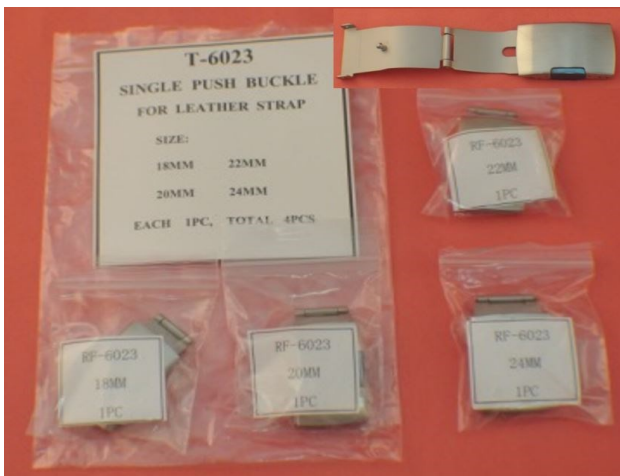

SINGLE PUSH BUCKLE FOR LEATHER STRAP PACK- 4

AB-6023 By DELTA

Stainless Steel Single Push Buckle For Leather Strap Size : 16, 18, 20 & 22mm Each 1pcs, Total 4pcs , Weight : 70G

Refill Available, Code : WB-6023-16/Size

More sizes Available(mm):24

MOQ : 10