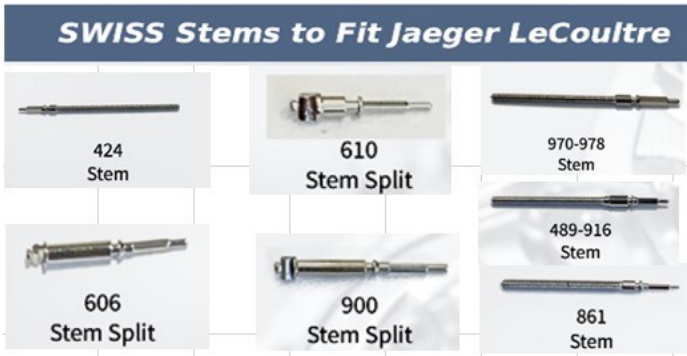

MOQ : 5

SWISS GENERIC WINDING STEM FOR J-LECOULTRE

WM-JLC-XXX

Made In Swiss

Generic Swiss Made Winding Stem For Jaeger Lecoultre

WM-JLC-424, WM-JLC-606, WM-JLC-610, WM-JLC-861, WM-JLC-900, WM-JLC-489-916, WM-JLC-970-978