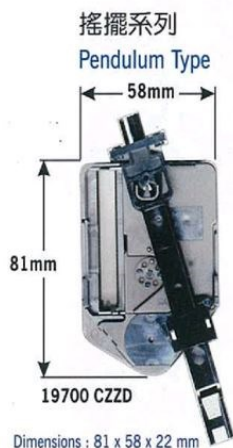

Seiko PENDULUM MOVT CTR SCR S-MN STEP SEC

AT-19600/19601 By DELTA

Seiko Pendulum Clock Movement, Center Screw Fixing, Screw Minute Hand Nut , Step Second, 3pcs Movt In Plastic Box W/Accessories Cushion, Washer, Fixing Nut & Screw Minute Nut

**WT-19600 : Shaft Length 16.5mm
WT-19601 : Shaft Length 26.5mm
Pendulum Length/Weight : 120-350mm/40-60G
Refill Available : WT-19600/19601**

MOQ: 2