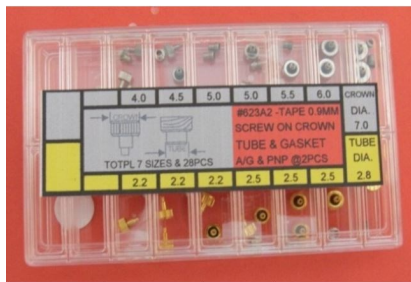

NUMBER	DIAMETER	TUBE	REFILLS
NO.3	4.00	2.20	RF-623-3G OR 3S
NO.4	4.50	2.20	RF-623-4G OR 4S
NO.5	5.00	2.20	RF-623-5G OR 5S
NO.6	5.00	2.50	RF-623-6G OR 6S
NO.7	5.50	2.50	RF-623-7G OR 7S
NO.8	6.00	2.50	RF-623-8G OR 8S
NO.9	7.00	2.80	RF-623-9G OR 9S

1 PC EACH, TOTAL 7X1X2 = 14PCS

BRASS SCREW ON CROWN W/TUBE PNP+YEL-14

AC-623B2 By DELTA

Screw On Crown (Made Of Brass) & Tube, Acid Gilt & PNP Plating @ 1pcs Total 7 Sizes & 14 pcs
Crown Diameter x Tube Diameter : 4.0x2.2, 4.5x2.2, 5.0x2.2, 5.0x2.5, 5.5x2.5, 6.0x2.5, 7.0x2.8
Refill Code : WC-623A-4.0x2.2S/Size+Color

MOQ : 10