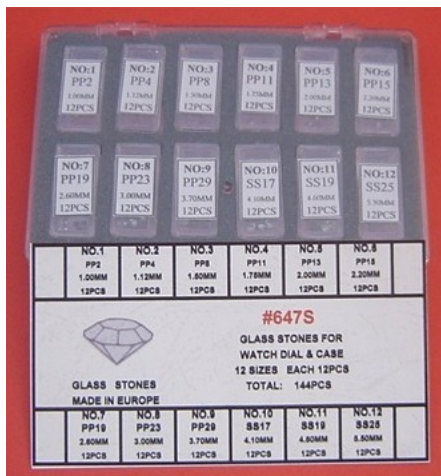

GLASS STONE KIT W/ FOILBACK FOR BANDS-144

AC-647S

By DELTA

Glass Stone Kit - Size #1-pp2-1.0, #2-pp4-1.12, #3-pp8-1.50, #4-pp11-1.75, #5-pp13-2.0, #6-pp15-2.2, #7-pp19-2.6, #8-pp23-3.0, #9-pp29-3.7, #10-ss17-4.1, #11-ss19-4.6, #12-ss25-5.5mm @12X12=144pcs
Refill Code : WC-647-PPxx,SSxx, Total 20 Different Sizes Available

MOQ : 5