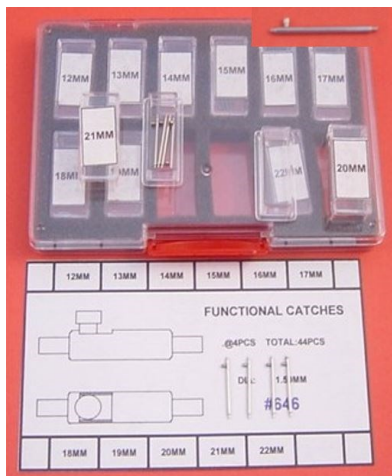

S/S FUNCTIONAL CATCHER S-BAR KIT d1.50-44

AB-646 By DELTA

Functional Catcher Spring Bar Diameter 1.50mm For Latest European Leather Straps Size(mm): 12-22. Total 11X4=44pcs

Refill Code : WB-646-12/Length

BOX SIZE : 14.5X9X1.5cm

More Sizes Available(mm):24

MOQ : 5