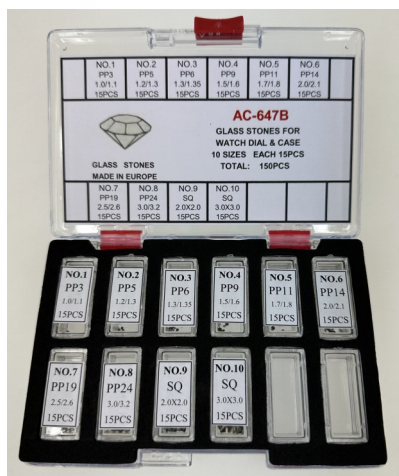

GLASS STONE KIT W/FOILBACK FOR BANDS-150PCS

AC-647B By DELTA

Glass Stone Kit - Round #1-pp3-1.0/1.1 15pcs, #2-pp5-1.2/1.3 15pcs, #3-pp6-1.3/1.35 15pcs, #4-pp9-1.5/1.6 15pcs, #5-pp11-1.7/1.8 15pcs, #6-pp14-2.0/2.1 15pcs, #7-pp19-2.5/2.6 15pcs, #8-pp24-3.0/3.2 15pcs

Square #9-sq2.0X2.0 15pcs, #10-sq3.0X3.0 Each 15pcs Total 150pcs

Refill Code : WC-647-PPxx,SQxx, Total 20 Different Sizes Available

MOQ : 10