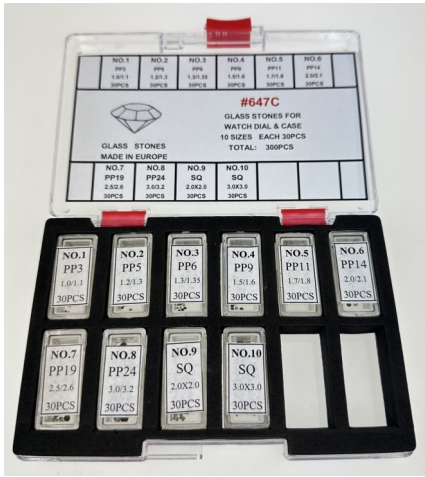

GLASS STONE KIT W/FOILBACK FOR BANDS-300PCS

AC-647C

By DELTA

Glass Stone Kit - Round #1-pp3-1.0/1.1 30pcs, #2-pp5-1.2/1.3 30pcs, #3-pp6-1.3/1.35 30pcs, #4-pp9-1.5/1.6 30pcs, #5-pp11-1.7/1.8 30pcs, #6-pp14-2.0/2.1 30pcs, #7-pp19-2.5/2.6 30pcs, #8-pp24-3.0/3.2 30pcs,

square #9-sq.2.0X2.0 30pcs, #10-sq3.0X3.0 30pcs
Total 300pcs

Refill Code : WC-647-PPxx,SQxx, Total 20 Different Sizes Available

MOQ : 5