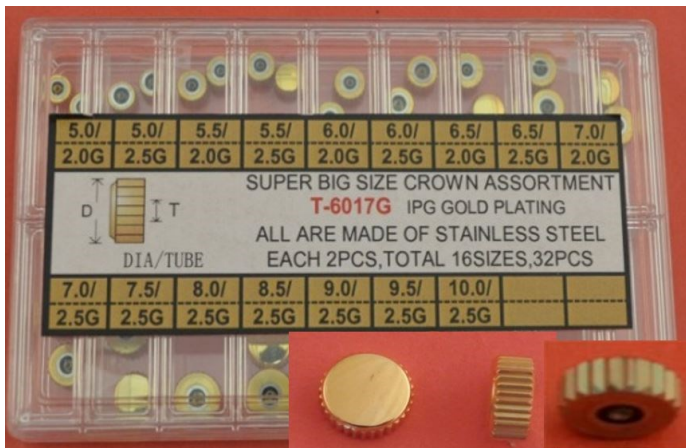

S/S X-LARGE CROWN KIT TAP 0.9 YELLOW-32PCS

AC-6017G By **DELTA**

S/S Super Big Size Crown Assortment In IPGold Plating Tap 0.9mm, Size Dia x Tube : 5.0x2.0, 5.0x2.5, 5.5x2.0, 5.5x2.5, 6.0x2.0, 6.0x2.5, 6.5x2.0, 6.5x2.5, 7.0x2.0, 7.0x2.5, 7.5x2.5, 8.0x2.5, 8.5x2.5, 9.0x2.5, 9.5x2.5, 10.0x2.5 Each 2 Total 16X2=32pcs

BOX SIZE : 65X150X15mm

Refill Available, Code : WC-6017G-5.0x2.0/ HeadxTube

MOQ : 5