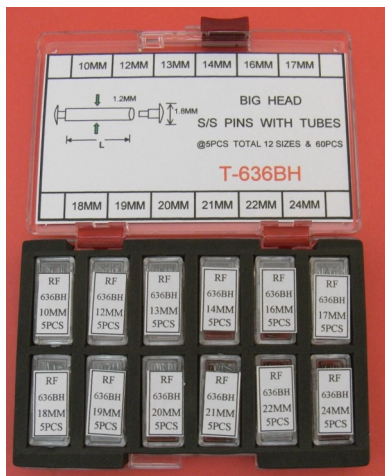

MOQ : 5

S/S T-BAR WITH PIN TUBE D1.8-2.2x40

AB-6038 By **DELTA**

S/S T-Bar W/Pin Inside To Make It Much Stronger, Tube Dia.1.8, 2.0, 2.2mm @4 Total 10 Sizes & 40 Sets, Head X Tube X Length Sizes(X30): 2.5X1.8, 3.0X1.8, 3.5X1.8, (X36): 4.0X1.8, 4.5X1.8, 5.0X1.8, 4.0X2.0, 4.5X2.0, 5.0X2.0 & 5.0X2.2 Press Tip In One End, Screw Tip In Another End, Cut The Desired Length As You Want, Put Pin Inside To Make It Much Stronger, Refill: WB-6038-XX

MOQ : 5

PRESS PIN W/TUBE FOR SAFETY BUCKLE D1.20x65

AB-636PWT-1.2 By DELTA

Pressure Pins W/Tube Dia. 1,2mm For Safety Buckle Size(mm): 10-22mm, Total 13X5=65pcs

BOX SIZE : 6.5X15X1.5cm

Refill Code: WB-636-1.2X09...1.2X26

More Sizes Available(mm):23-26

MOQ : 10

PRESS PINS W/TUBE FOR S-B'KLE B-HD D1.20X60

AB-636BH By DELTA

Pressure Pins W/ Tube Dia. 1.20mm For Safety Buckle , Big Head 1.80mm Size(mm): 10, 12-14, 16-22 & 24. Total 12X5=60pcs