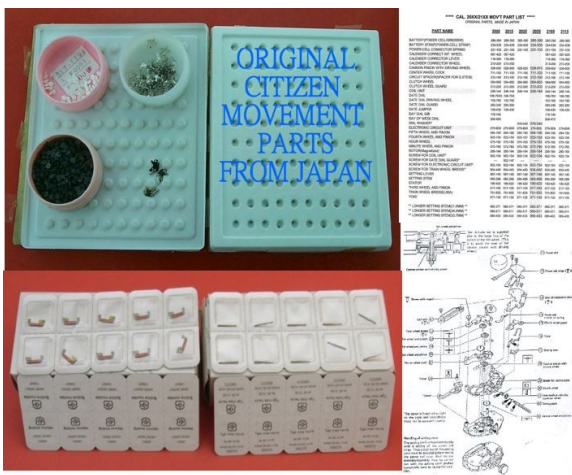

WATCH PARTS FOR WATCH MOVEMENT

WM-BRAND-CODE

SWISS OR JAPAN

Original Watch Parts For Watch Movt
Original Parts For Citizen , Seiko, Ronda, Eta , Isa
And China Movements

Have A Limited Supply Of Eta Circuit.

Quotation And Stock Availability Upon Request For
Eta 2000. 2671, 2824, 2832 , 2892 And 7750

MOQ : 10

SUBSECTION 4.4: OTHER WATCH MOVEMENT PARTS