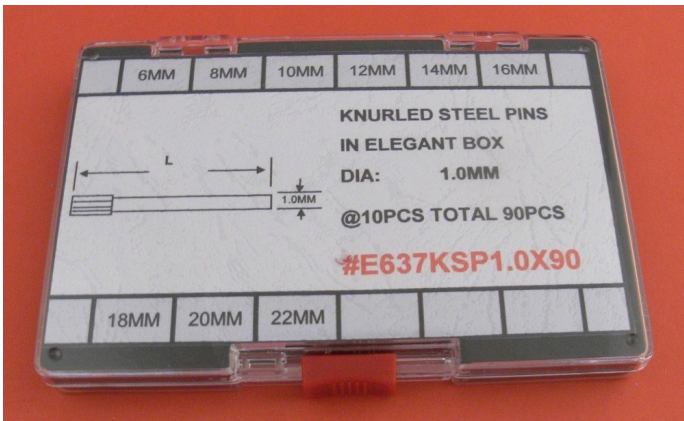

S/S KNURLED PINS KIT D1.0-90 IN ELG BOX

AB-E637KSP1.0X90 By **DELTA**

S/S Knurled Steel Pin In Elegant BOX SIZE 6, 8, 10, 12, 14, 16, 18, 20, 22mm Total 9X10=90pcs

Refill Code : WB-637-1.0Xsize

BOX SIZE : 9X14.5X1.5cm

More sizes Available(mm):11, 13-21, 23, 24, 26-38, 40

MOQ : 10