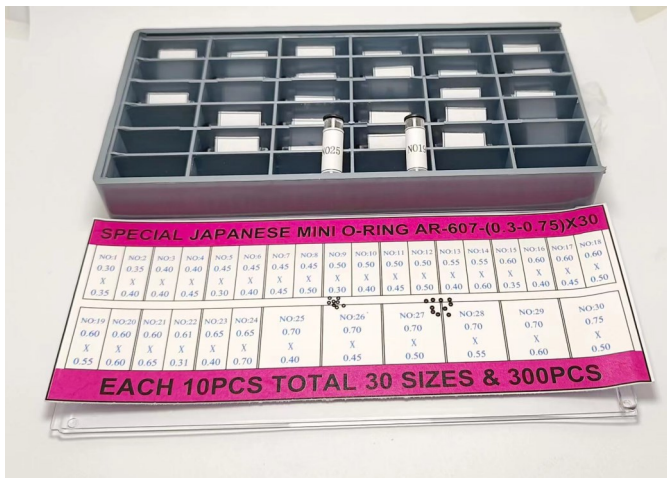

MINI O-RING KIT DIA.0.3-0.75MM @10X30=300PCS

AR-607-0.3-0.75X30 By DELTA

30 Diff Sizes Mini O-Ring, Each 10pcs Total 300pcs, Size : Internal Diameter X Thickness

- 0.3X0.35, 0.35X0.4, 0.4X0.4, 0.4X0.45, 0.45X0.3, 0.45X0.4, 0.45X0.45, 0.45X0.5, 0.5X0.3, 0.5X0.4, 0.5X0.45, 0.5X0.5, 0.55X0.4, 0.55X0.6, 0.6X0.35, 0.6X0.4, 0.6X0.45, 0.6X0.5, 0.6X0.55, 0.6X0.6, 0.6X0.65, 0.61X0.31, 0.65X0.4, 0.65X0.7, 0.7X0.4, 0.7X0.45, 0.7X0.5, 0.7X0.55, 0.7X0.6, 0.75X0.5

Refill Code : WR-607-O-0.30x0.35/Shape+Size

MOQ : 5