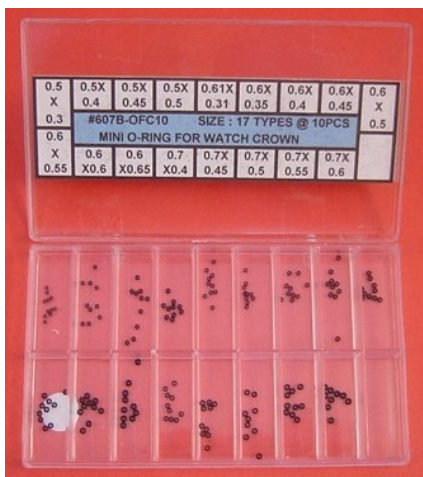

MINI O-RING FOR JAPANESE WATCH-170PCS

AR-607B By DELTA

Mini O-ring For Japanese Watch, Special Size For Seiko, Citizen And Casio Watch Size : Internal Diameter X Thickness : 0.5x0.3, 0.5x0.4, 0.5x0.45, 0.5x0.5, 0.64x0.31, 0.6x0.4, 0.6x0.45, 0.6x1.5, 0.6x0.55, 0.6x0.6, 0.6x0.65, 0.7x0.4, 0.7x1.45, 0.7x0.5, 0.7x0.55 & 0.7x0.6 Each 10pcs, Total 17 Sizes And 17x10=170pcs Refill Code : WR-607-O-0.50x0.30/Shape+Size, More Sizes Are Available On Request

MOQ : 10