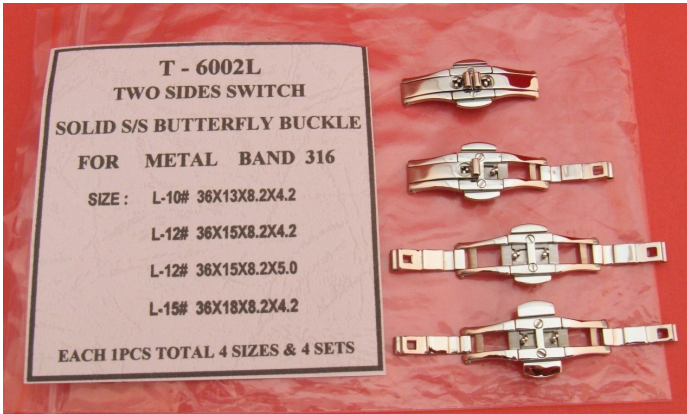

TWO SIDE SWITCH B'FLY-B FOR L-BAND-4 SIZE

AB-6002L By DELTA

Two Sides Switch Solid S/S Double Opening Butterfly Buckle For Metal Band 4pcs/Bag, 4 Sizes & @1pc Size Available : L-10 36X13X8.2X4.2, L-12A 36X15X8.2X4.2, L-12B 36X15X8.2X5.0, L-15 36X18X8.2X4.2 S/S No. 316
Refill Code : WB-6002-L10, L12, L12A, L15

MOQ : 5