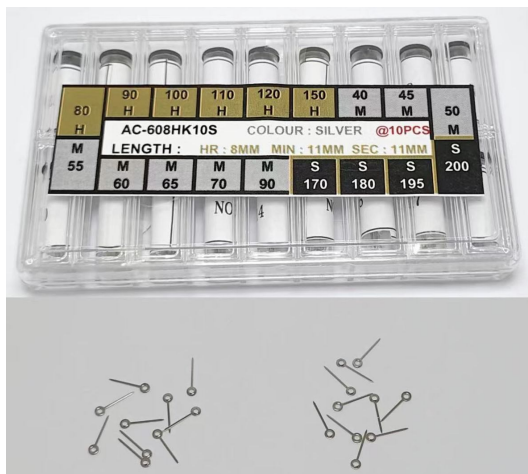

H-KIT SILVER H/M/S IN DIFF HOLE SIZE-180

AC-608HK10S

By DELTA

Hand Kit 10pcs/Size 180pcs/Set Silver Colour,
Hour : 80, 90, 100, 110, 120, 150 L8.0mm, Minute :
40, 45, 50, 55, 60, 65, 70, 90 L11.0mm, Second :
170, 180, 195, 200 L11.0mm

Fit For Most Of Watch Movements In The Market.

A Copy Of Different Hand Sizes List Is Attached

Refill Code : WC-608-H80S/M40S/S170S/

Type+Hole+Color

MOQ : 10