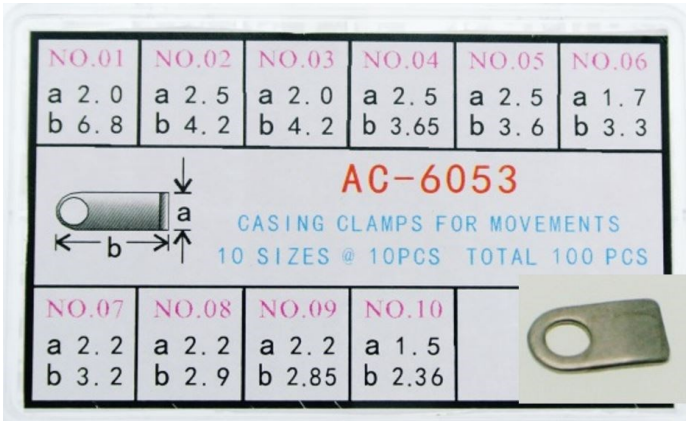

AC-6052 EACH 1PC, TOTAL 36 DIFFERENT DIALS AND 36PCS

CASING CLAMPS FOR MOVEMENTS @10X10=100

AC-6053CCX100

By DELTA

Casing Clamps For Movement 10 Sizes , Each 10pcs
Total 100pcs In One Kit

Size : 2.0X6.8, 2.5X4.2, 2.0X4.2, 2.5X3.65, 2.5X3.6,
1.7X3.3, 2.2X3.2, 2.2X2.9, 2.2X2.85, 1.5X2.36