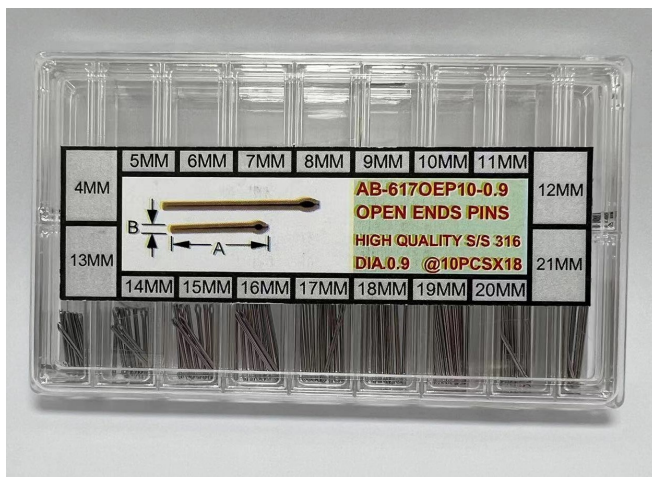

S/S OPEN END PIN KIT DIA 0.9X180

AB-617OEP10-0.9 By DELTA

S/S Open End (Cotter) Pin Kit Dia. 0.9mm 180pcs/
Set, Size 4,5,..., 20, 21mm Each 10pcs Total 18 Sizes
& 180pcs

Refill Code : WB-617-0.9X10.0/Size

Refill Packing : 5Pcs Per Box , 20Pcs Per Box,
1000Pcs Per Pack

BOX SIZE : 6.5X11X1.5CM

More Sizes Available(mm):4, 4.5-23.5, 24, 25-29

MOQ : 20