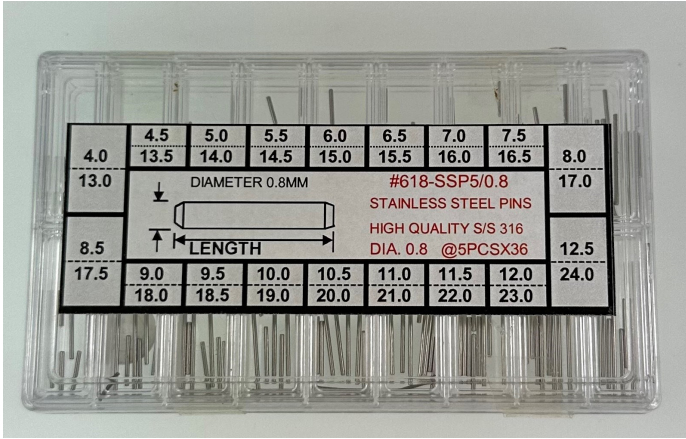

MOQ : 5

S/S T-BAR WITH PIN, TUBE D1.0-1.5X40

AB-6037 By **DELTA**

S/S T-Bar With Pin Inside To Make It Much Stronger, Tube Dia. 1.0, 1.1, 1.2, 1.3 & 1.5mm Each 4 Sets Total 9 Sizes & 40 Sets, HeadXTubeXLength Sizes(X30): 1.5X1.1, 1.6X1.2, 1.8X1.3, 2.0X1.3, 2.5X1.3, 2.0X1.3, 2.5X1.5, 3.0X1.5 & 3.5X1.5 Press Tip In One End, Screw Tip In Another End, Cut The Desired Length As You Want, Put Pin Inside To Make It Much Stronger,Refill:WB-6037-XX

MOQ : 5

S/S T-BAR WITH PIN TUBE D1.8-2.2x40

AB-6038 By **DELTA**

S/S T-Bar W/Pin Inside To Make It Much Stronger, Tube Dia.1.8, 2.0, 2.2mm @4 Total 10 Sizes & 40 Sets, Head X Tube X Length Sizes(X30): 2.5X1.8, 3.0X1.8, 3.5X1.8, (X36): 4.0X1.8, 4.5X1.8, 5.0X1.8, 4.0X2.0, 4.5X2.0, 5.0X2.0 & 5.0X2.2 Press Tip In One End, Screw Tip In Another End, Cut The Desired Length As You Want, Put Pin Inside To Make It Much Stronger, Refill: WB-6038-XX

MOQ : 10

S/S OPEN END PIN KIT DIA 1.2X180 IN BIG BOX

AB-617-1.2X18 By DELTA

Extra Long S/S Open End (Cotter) Pin Kit In Elegant Box - 1.2mm (12mm-29mm) X 18 X 10pcs=180pcs
Refill Code : WB-617-1.2Xsize
Refill Packing : 5Pcs Per Box , 20Pcs Per Box, 1000Pcs Per Pack
BOX SIZE : 9X21.5X1.5CM
More sizes Available(mm):10, 10.5-28.5, 29, 30

MOQ : 10

S/S PINS KIT DIA 0.8MM-180 IN STANDARD BOX

AB-618SSP5-0.8 By **DELTA**

S/S Pins Kit (5pcs) - 0.8mm, 180pcs/Set 4, 4.5, 5, ..., 18.5, 19.0, 20.0, ...23.0, 24.0mm Total 36X5=180pcs All Are Made Of High Quality Stainless Steel No.316 And All Pins With Bezel & Polish Edge