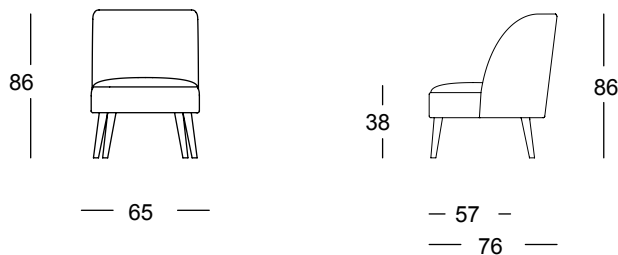

Dimensions in cm /

Pudim Armchair

C.O.M * (2,7 m)

Fabric cat I

Fabric cat II

Fabric cat III

Fabric cat IV

Fabric cat V

*the fabric consumption is calculated based on fabrics 1,4 meters wide, that can be used in any direction.

**Pudim Sofa**

C.O.M * (6 m)

Fabric cat I

Fabric cat II

Fabric cat III

Fabric cat IV

Fabric cat V

A bench version of the sofa is available upon request. For this, we raised the height to 48cm and set the depth at a narrower 57 cm, so that your bench suits any dining table. As always, we can tailor our bench versions to adapt to the needs of any room and project.