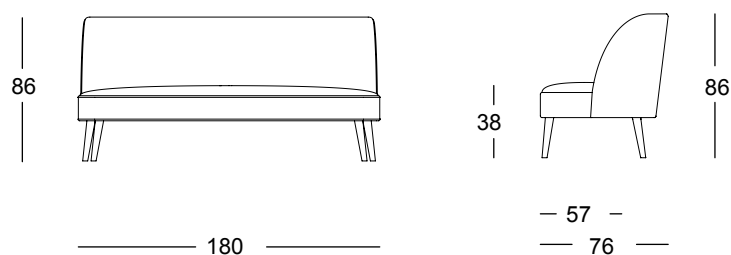

While robust and with a stretched surface, the PUDIM remains soft and plump. True to its name, it looks as if it has just come out of a pudding mold. Spacious and comfortable, its size makes it perfect for any space, and for anyone who sits on it.

A bench version of the sofa is available upon request. For this, we raised the height to 48cm and set the depth at a narrower 57 cm, so that your bench suits any dining table. As always, we can tailor our bench versions to adapt to the needs of any room and project.

+ info

www.hmdfurniture.com