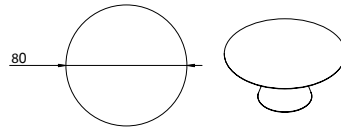

Dimensions in cm /

A retwist to a piece already know, the new top of the Sera table is super slim and delicate, contracting with the heavy looking foot. You can still opt for terrazzo or microcement tops or just go with the ton sur ton wooden look for extra elegance. The base is always in wood veneer with option in natural or stained oak, walnut or lacquer.

Sera Low 80

Base and Top

Wood Cat A
Wood Cat B
Wood Cat C
Lacquered
Microcement
Terrazo (Top)
Carrara (Top)

+ info
www.hmdfurniture.com

Sera Low 90

Base and Top

Wood Cat A
Wood Cat B
Wood Cat C
Lacquered
Microcement
Terrazo (Top)
Carrara (Top)