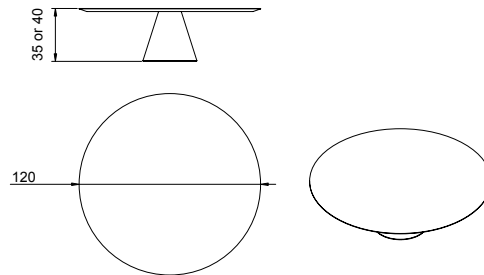

Dimensions in cm /

Sera Low 120

Base and Top

Wood Cat A
Wood Cat B
Wood Cat C
Lacquered
Microcement
Terrazo (Top)
Carrara (Top)