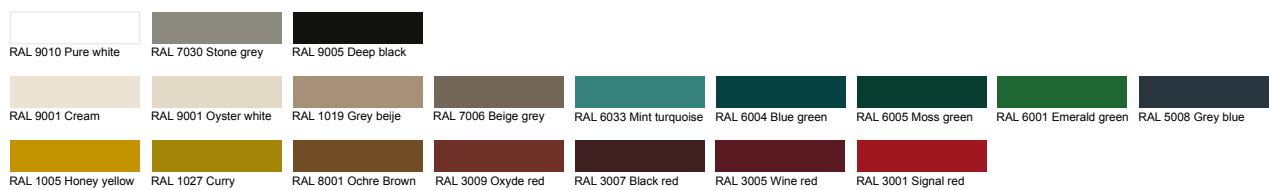

Sera Low 100

Base and Top

Wood Cat A
Wood Cat B
Wood Cat C
Lacquered
Microcement
Terrazo (Top)
Carrara (Top)

If you wish a different Wood finishes for the top and base, please consider the higher price of the two.

July, 2024. Prices established in this price list cancel all the previous ones. Prices in Euro. Prices in the catalogue exclude VAT and transport cost.

Dimensions in cm /

Sera Low 120**Base and Top**

Wood Cat A
 Wood Cat B
 Wood Cat C
 Lacquered
 Microcement
 Terrazo (Top)
 Carrara (Top)

**Wood****Wood Veneer Options**

Depending on the furniture piece you choose, the intensity of the varnish may vary. Sometimes it may have a more matte finish, while other times it could be shinier.

**Lacquered Glass****Suggested RAL colors**

Other colors upon request

**Microcement****Terrazo**

You can request a quote for the other stones.