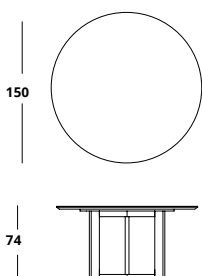

Tri Dining Round 150

Wood Cat A
Wood Cat B
Wood Cat C
Lacquered

Extra Brass Detail