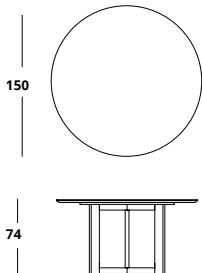

Dimensions in cm /

Tri Dining Round 120

Wood Cat A
Wood Cat B
Wood Cat C
Lacquered

Extra Brass Detail

Make a statement with the TRI dining table. You can have yours Rectangular or Round and made in either Wood Veneer or Lacquered MDF. Opt to have the inside of the legs in Brushed or Polished Brass to make this piece even more special.