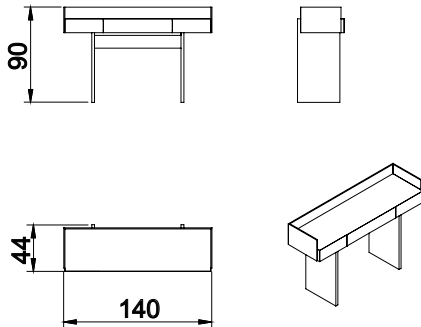

Dimensions in cm /

Wood (cat A)  
Wood (cat B)  
Wood (cat C)  
Lacquer Matte

Whish a different finish for the different parts?  
Please consider the higher price of the categories you choose.

Introducing our innovative home of-  
fice solution, meticulously designed  
for modern living where our homes  
double as our workplaces. This  
piece features a unique overhang,  
ingeniously crafted to conceal  
those everyday items that are hard  
to organize, maintaining a clean  
and tidy appearance.