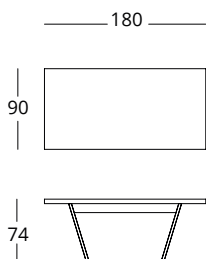

Trape 180

Wood Cat A
Wood Cat B
Wood Cat C
Lacquered