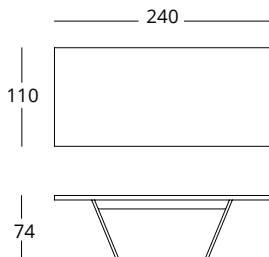

Dimensions in cm /

Trape 240

Wood Cat A
Wood Cat B
Wood Cat C
Lacquered

In spite of its simplicity, the TRAPE table is sure to make an impression – much like a bride. This beautiful design is the work of Teresa Beça, and is made in MDF. You can choose whether you want it Lacquered or veneered in Natural Wood and pick a color from our RAL catalogue.