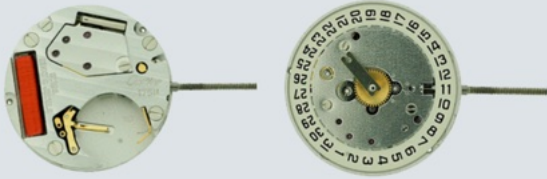

Cartier

M-CTP175D3

Size: 7 1/4"
Hand Holes Ø (1/100 mm) 120/70
Length: 10
Crown dia. : 3.5-4.5
Country of origin: Swiss