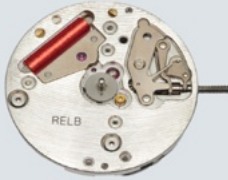

### M-CTP057

Size: 7'''  
 Hand Holes Ø (1/100 mm) 100/50  
 Length: 10  
 Crown dia. : 3.5-4.5  
 Country of origin: Swiss