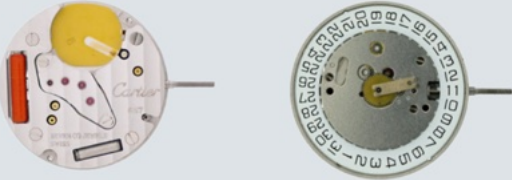

### M-CTP157

Size: 7'''  
 Hand Holes Ø (1/100 mm) 100/50  
 Length: 10  
 Crown dia. : 3.5-4.5  
 Country of origin: Swiss

Cartier

### M-CTP175D3

Size: 7 1/4"  
Hand Holes Ø (1/100 mm) 120/70  
Length: 10  
Crown dia. : 3.5-4.5  
Country of origin: Swiss