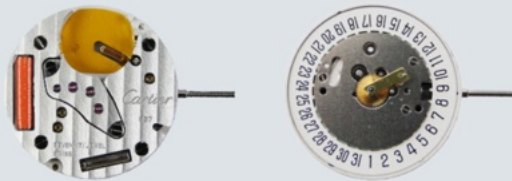

M-CTP687D6

Size: 8 1/4"
Hand Holes Ø (1/100 mm) 120/70/20
Length: 10
Crown dia. : 3.5-4.5
Country of origin: Swiss