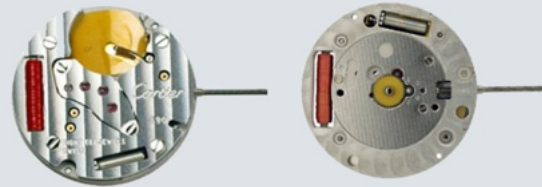

M-CTP690

Size: 8 1/4"
Hand Holes Ø (1/100 mm) 120/70
Length: 10
Crown dia. : 3.5-4.5
Country of origin: Swiss