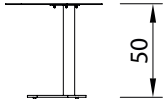

Dimensions in cm /

Iron Epoxy Matte  
Stainless Steel

Functionality is the keyword for the DUCK table. With perfect stability, this piece gives any room a contemporary touch. Use your DUCK as a side table or nest it with different tables.