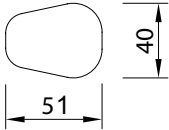

Dimensions in cm /

Iron Epoxy Matte  
Stainless Steel

Functionality is the keyword for the DUCK table. With perfect stability, this piece gives any room a contemporary touch. Use your DUCK as a side table or nest it with different tables.