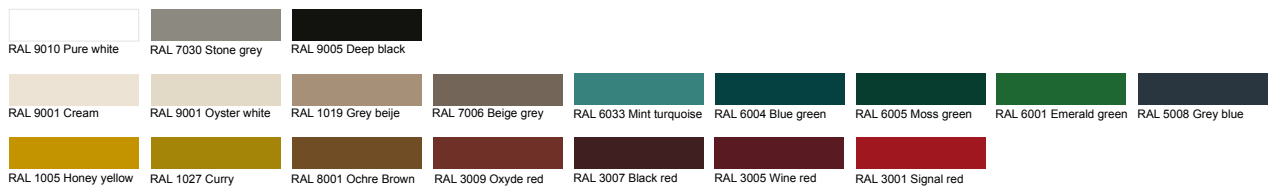

Dimensions in cm /

Iron Epoxy Matte  
Stainless Steel

Functionality is the keyword for the DUCK table. With perfect stability, this piece gives any room a contemporary touch. Use your DUCK as a side table or nest it with different tables.

You can opt for the simple version in all Lacquered Iron, or choose to add a Solid Timber or Marble top.

+ info  
[www.hmdfurniture.com](http://www.hmdfurniture.com)

Suggested RAL colors  
Other colors upon request