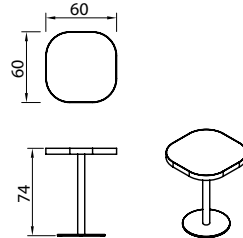

Dimensions in cm /

**Please Dining Square 60****Base**

Epoxy Base + Epoxy Rim  
 Epoxy Base + Inox Rim  
 Epoxy Base + Brass Rim  
 Inox Base + Inox Rim

**Top**

Wood Cat A  
 Wood Cat B  
 Wood Cat C  
 Lacquered Glass  
 Microcement  
 Terrazo  
 Carrara

Dimensions in cm /

**Please Dining Round 150****Base**

Epoxy Base + Epoxy Rim  
 Epoxy Base + Inox Rim  
 Epoxy Base + Brass Rim  
 Inox Base + Inox Rim

**Top**

Wood Cat A  
 Wood Cat B  
 Wood Cat C  
 Lacquered Glass  
 Microcement  
 Terrazo  
 Carrara