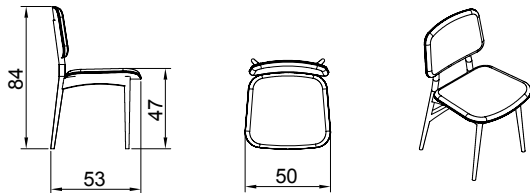

Dimensions in cm /

Moi Walnut & Leather

C.O.M * (6m for 6 chairs)

Fabric cat I

Fabric cat II

Fabric cat III

Fabric cat IV

Fabric cat V

100% Leather from STOLS

*the fabric consumption is calculated based on fabrics 1,4 meters wide, that can be used in any direction.

Introducing our solid wood chair, a true masterpiece of sculptural design. This chair is not only a visual marvel but also incredibly resilient, built to withstand the test of time. Upholstered with genuine Italian leather, it offers comfort and elegance. Despite its robust construction, the chair occupies minimal space, making it a perfect addition to any room without overwhelming the existing décor.