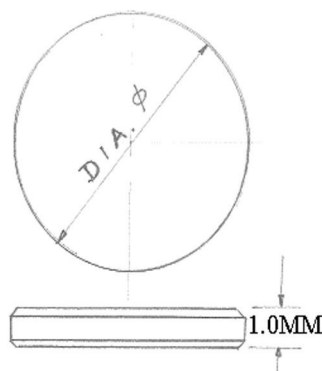

1.0 PROMOTIONAL FLAT GLASS 161-360/200PCS
KG-610WR-FRF161360X1.0 BY DELTA
SPECIAL ASSORTED KIT FOR PROMOTION, SPECIAL PRICE FOR YOU TO TRY OUR OUR GLASS TO TEST THE QUALITY AND DIMENSION ACCURACY
SIZE 161, 162, 163, ... , 358, 359, 360 BY 0.1MM, EACH SIZE 1 PC, TOTAL 200 SIZES AND 200PCS, ALL ARE 1.0MM THICKNESS IN ONE COLOR KIT
Consumption Table Is Provided So You Can Track Usage To Order Refill
BOX SIZE : 26X16X6CM, WEIGHT : 1000G

MOQ : 5