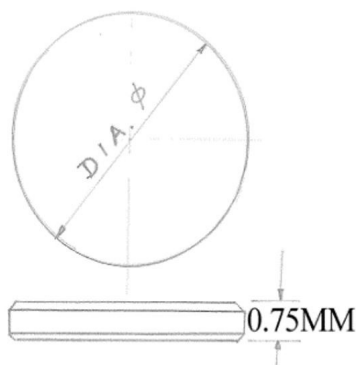

0.75 THICK ROUND FLAT GLASS 121-160/200PCS

KG-610WR-FRF121160X0.75 BY DELTA

SUPER THIN 0.75MM THICKNESS ROUND FLAT , POLSH BEZEL EDGE, MINERAL GLASS KIT SIZE 12.1, 12.2, 12.3, ... , 15.8, 15.9, 16.0MM BY 0.1MM, EACH 5 PCS, TOTAL 40 SIZES & 200PCS IN ONE KIT