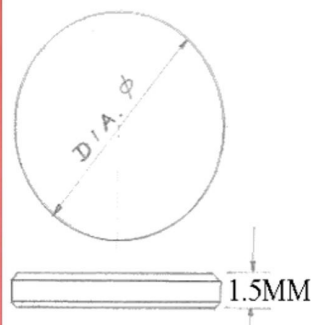

1.5 THICK ROUND FLAT GLASS 405-450/20PCS

KG-610AFG-FRF405450X1.5 BY DELTA

1.5MM THICKNESS, ROUND SHAPE, FLAT, POLISH BEZEL EDGE MINERAL GLASS KIT SIZE FROM 405, 410, 415, ..., 440, 445, 450 BY 0.5MM, EACH SIZE HAS 2PCS, TOTAL 10 SIZES & 20PCS, ALL 1.5MM THICKNESS IN ONE WHITE BOX KIT Consumption Table Is Provided So You Can Track Usage To Order Refill BOX SIZE : 60X150X70MM

MOQ : 10