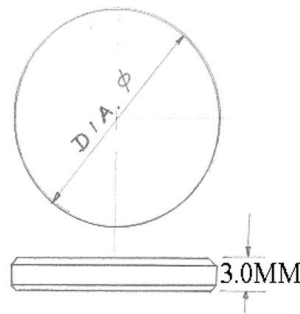

PICTURE AS
FRF361400X3.0
BUT SIZE DIA 28.1...32.0MM

3.0 THICK ROUND FLAT GLASS 281-320/120PCS
KG-610AFG-FRF281320X3.0 BY DELTA
3.0MM THICKNESS, ROUND SHAPE, FLAT, POLISH BEZEL EDGE MINERAL GLASS KIT
SIZE FROM 281, 282, 283, ..., 318, 319, 320 BY 0.1MM , EACH SIZE HAS 3PCS, TOTAL 40 SIZES & 120PCS, ALL 3.0MM THICKNESS IN ONE COLOR KIT
Consumption Table Is Provided So You Can Track Usage To Order Refill
BOX SIZES : 26X16X6CM

MOQ : 2

PICTURE AS
FRF361400X3.0
BUT SIZE DIA 32.1...36.0MM

3.0 THICK ROUND FLAT GLASS 321-360/120PCS
KG-610AFG-FRF321360X3.0 BY DELTA
3.0MM THICKNESS, ROUND SHAPE, FLAT, POLISH BEZEL EDGE MINERAL GLASS KIT
SIZE FROM 321, 322, 323, ..., 358, 359, 360 BY 0.1MM , EACH SIZE HAS 3PCS, TOTAL 40 SIZES & 120PCS, ALL 3.0MM THICKNESS IN ONE COLOR KIT
Consumption Table Is Provided So You Can Track Usage To Order Refill
BOX SIZES : 26X16X6CM

MOQ : 2

3.0 THICK ROUND FLAT GLASS 361-400/120PCS
KG-610AFG-FRF361400X3.0 BY DELTA
3.0MM THICKNESS, ROUND SHAPE, FLAT, POLISH BEZEL EDGE MINERAL GLASS KIT
SIZE FROM 361, 362, 363, ..., 398, 399, 400 BY 0.1MM , EACH SIZE HAS 3PCS, TOTAL 40 SIZES & 120PCS, ALL 3.0MM THICKNESS IN ONE COLOR KIT
Consumption Table Is Provided So You Can Track Usage To Order Refill
BOX SIZES : 26X16X6CM

MOQ : 2