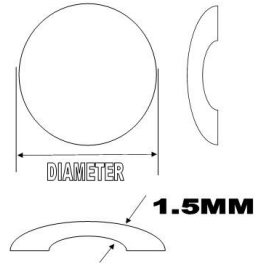

1.5 DOUBLE DOME RND GLASS KIT 205-250/20PCS

KG-611ADG-DRF205250X1.5 BY DELTA

DOUBLE DOME SHAPE ROUND MINERAL GLASS,
POLISH BEZEL EDGE, THICK 1.5MM
SIZE FROM 205, 210, 215, ..., 240, 245, 250 BY
0.5MM, EACH SIZE HAS 2PCS, TOTAL 10 SIZES &
20PCS, ALL 1.5MM THICKNESS DOUBLE DOME IN
ONE WHITE BOX KIT

Consumption Table Is Provided So You Can Track
Usage To Order Refill

BOX SIZE : 60X150X70MM

MOQ : 5

*PICTURE AS
DRF205250X1.5
BUT SIZE DIA 25.5...30.0MM*

1.5 DOUBLE DOME RND GLASS KIT 255-300/20PCS

KG-611ADG-DRF255300X1.5 BY DELTA

DOUBLE DOME SHAPE ROUND MINERAL GLASS,
POLISH BEZEL EDGE, THICK 1.5MM
SIZE FROM 255, 260, 265, ..., 290, 295, 300 BY
0.5MM, EACH SIZE HAS 2PCS, TOTAL 10 SIZES &
20PCS, ALL 1.5MM THICKNESS DOUBLE DOME IN
ONE WHITE BOX KIT

Consumption Table Is Provided So You Can Track
Usage To Order Refill

BOX SIZE : 60X150X70MM

MOQ : 5

*PICTURE AS
DRF205250X1.5
BUT SIZE DIA 30.5...35.0MM*

1.5 DOUBLE DOME RND GLASS KIT 305-350/20PCS

KG-611ADG-DRF305350X1.5 BY DELTA

DOUBLE DOME SHAPE ROUND MINERAL GLASS,
POLISH BEZEL EDGE, THICK 1.5MM
SIZE FROM 305, 310, 315, ..., 340, 345, 350 BY
0.5MM, EACH SIZE HAS 2PCS, TOTAL 10 SIZES &
20PCS, ALL 1.5MM THICKNESS DOUBLE DOME IN
ONE WHITE BOX KIT

Consumption Table Is Provided So You Can Track
Usage To Order Refill

BOX SIZE : 60X150X70MM

MOQ : 5

*PICTURE AS
DRF205250X1.5
BUT SIZE DIA 35.5...40.0MM*

1.5 DOUBLE DOME RND GLASS KIT 355-400/20PCS

KG-611ADG-DRF355400X1.5 BY DELTA

DOUBLE DOME SHAPE ROUND MINERAL GLASS,
POLISH BEZEL EDGE, THICK 1.5MM
SIZE FROM 355, 360, 365, ..., 390, 395, 400 BY
0.5MM, EACH SIZE HAS 2PCS, TOTAL 10 SIZES &
20PCS, ALL 1.5MM THICKNESS DOUBLE DOME IN
ONE WHITE BOX KIT

Consumption Table Is Provided So You Can Track
Usage To Order Refill

BOX SIZE : 60X150X70MM

MOQ : 5