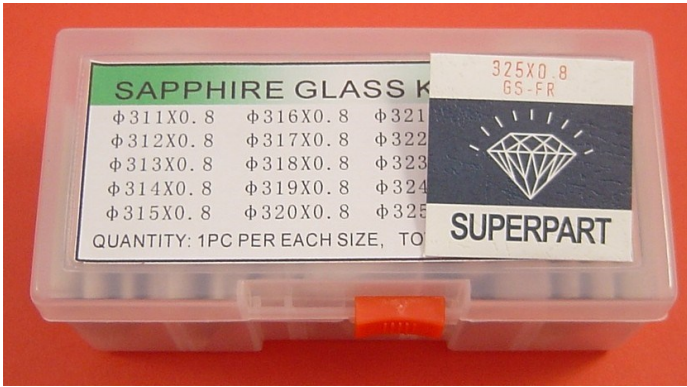

SAPPHIRE 0.8MM FLAT ROUND 31.1-33.0 KIT-20

KS-665D-FRF311330X0.8 BY DELTA

20 DIFFERENT SIZE SAPPHIRE 0.8MM FLAT ROUND GLASS PACKED IN A PLASTIC BOX, SIZES FROM 31.1, 31.2, 31.3... 32.8, 32.9 & 33.0MM BY 0.1MM INCREMENT EACH 1PC, TOTAL 20 SIZES AND 20PCS

BOX SIZE : 16.5X7.5X6.5CM Refill Available : GS-FRF311...330x0.8 MOQ :10Pcs

MOQ : 2