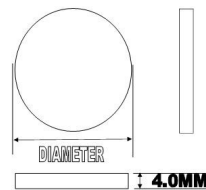

PICTURE AS
FRF405450X4.0
BUT SIZE DIA 30.5...35.0MM

4.0 THICK ROUND FLAT GLASS 305-350/20PCS
KG-610AFG-FRF305350X4.0 BY DELTA
4.0MM THICKNESS, ROUND SHAPE, FLAT, POLISH BEZEL EDGE MINERAL GLASS KIT
SIZE FROM 305, 310, 315, ..., 340, 345, 350 BY 0.5MM, EACH SIZE HAS 2PCS, TOTAL 10 SIZES & 20PCS, ALL 4.0MM THICKNESS IN ONE WHITE BOX KIT
Consumption Table Is Provided So You Can Track Usage To Order Refill
BOX SIZE : 60X150X70MM

MOQ : 5

PICTURE AS
FRF405450X4.0
BUT SIZE DIA 35.5...40.0MM

4.0 THICK ROUND FLAT GLASS 355-400/20PCS
KG-610AFG-FRF355400X4.0 BY DELTA
4.0MM THICKNESS, ROUND SHAPE, FLAT, POLISH BEZEL EDGE MINERAL GLASS KIT
SIZE FROM 355, 360, 365, ..., 390, 395, 400 BY 0.5MM, EACH SIZE HAS 2PCS, TOTAL 10 SIZES & 20PCS, ALL 4.0MM THICKNESS IN ONE WHITE BOX KIT
Consumption Table Is Provided So You Can Track Usage To Order Refill
BOX SIZE : 60X150X70MM

MOQ : 5

4.0 THICK ROUND FLAT GLASS 405-450/20PCS
KG-610AFG-FRF405450X4.0 BY DELTA
4.0MM THICKNESS, ROUND SHAPE, FLAT, POLISH BEZEL EDGE MINERAL GLASS KIT
SIZE FROM 405, 410, 415, ..., 440, 445, 450 BY 0.5MM, EACH SIZE HAS 2PCS, TOTAL 10 SIZES & 20PCS, ALL 4.0MM THICKNESS IN ONE WHITE BOX KIT
Consumption Table Is Provided So You Can Track Usage To Order Refill
BOX SIZE : 60X150X70MM

MOQ : 2

PICTURE AS
FRF405450X4.0
BUT SIZE DIA 45.5...50.0MM

4.0 THICK ROUND FLAT GLASS 455-500/20PCS
KG-610AFG-FRF455500X4.0 BY DELTA
4.0MM THICKNESS, ROUND SHAPE, FLAT, POLISH BEZEL EDGE MINERAL GLASS KIT
SIZE FROM 455, 460, 465, ..., 490, 495, 500 BY 0.5MM, EACH SIZE HAS 2PCS, TOTAL 10 SIZES & 20PCS, ALL 4.0MM THICKNESS IN ONE WHITE BOX KIT
Consumption Table Is Provided So You Can Track Usage To Order Refill
BOX SIZE : 60X150X70MM

MOQ : 2