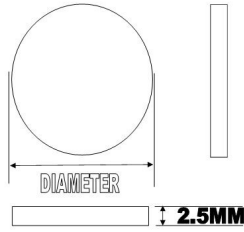

2.5 THICK ROUND FLAT GLASS 405-450/20PCS

KG-610AFG-FRF405450X2.5 BY DELTA

2.5MM THICKNESS, ROUND SHAPE, FLAT, POLISH BEZEL EDGE MINERAL GLASS KIT SIZE FROM 405, 410, 415, ..., 440, 445, 450 BY 0.5MM, EACH SIZE HAS 2PCS, TOTAL 10 SIZES & 20PCS, ALL 2.5MM THICKNESS IN ONE WHITE BOX KIT

Consumption Table Is Provided So You Can Track Usage To Order Refill

BOX SIZE : 60X150X70MM

MOQ : 5

*PICTURE AS
FRF405450X2.5
BUT SIZE DIA 45.5...50.0MM*

2.5 THICK ROUND FLAT GLASS 455-500/20PCS

KG-610AFG-FRF455500X2.5 BY DELTA

2.5MM THICKNESS, ROUND SHAPE, FLAT, POLISH BEZEL EDGE MINERAL GLASS KIT SIZE FROM 455, 460, 465, ..., 490, 495, 500 BY 0.5MM, EACH SIZE HAS 2PCS, TOTAL 10 SIZES & 20PCS, ALL 2.5MM THICKNESS IN ONE WHITE BOX KIT

Consumption Table Is Provided So You Can Track Usage To Order Refill

BOX SIZE : 60X150X70MM

MOQ : 5

*PICTURE AS
FRF241280X2.5
BUT SIZE DIA 24.1...40.0MM*

2.5 THICK ROUND FLAT GLASS 241-400/160PCS

KG-610AFG-FRF241400X2.5 BY DELTA

2.5MM THICKNESS, ROUND SHAPE, FLAT, POLISH BEZEL EDGE MINERAL GLASS KIT SIZE FROM 241, 242, 243, ..., 398, 399, 400 BY 0.1MM, EACH SIZE HAS 1PCS, TOTAL 160 SIZES & 160PCS ALL 2.5MM THICKNESS IN ONE COLOR KIT

Consumption Table Is Provided So You Can Track Usage To Order Refill

BOX SIZES : 26X16X6CM WEIGHT : 1000G

MOQ : 2

*PICTURE AS
FRF361400X3.0
BUT SIZE DIA 24.1...28.0MM*

3.0 THICK ROUND FLAT GLASS 241-280/120PCS

KG-610AFG-FRF241280X3.0 BY DELTA

3.0MM THICKNESS, ROUND SHAPE, FLAT, POLISH BEZEL EDGE MINERAL GLASS KIT SIZE FROM 241, 242, 243, ..., 278, 279, 280 BY 0.1MM, EACH SIZE HAS 3PCS, TOTAL 40 SIZES & 120PCS, ALL 3.0MM THICKNESS IN ONE COLOR KIT

Consumption Table Is Provided So You Can Track Usage To Order Refill

BOX SIZES : 26X16X6CM

MOQ : 2