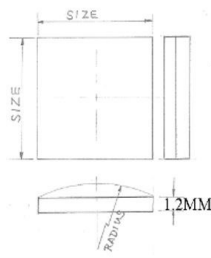

SIZE	THICK	RADIUS	QTY	SIZE	THICK	RADIUS	QTY
25X25	1.2	R35	2PCS	35X35	1.2	R65	2PCS
30X30	1.2	R35	2PCS	30X30	1.2	R85	2PCS
25X25	1.2	R50	2PCS	35X35	1.2	R85	2PCS
30X30	1.2	R50	2PCS	30X30	1.2	R110	2PCS
30X30	1.2	R65	2PCS	35X35	1.2	R110	2PCS

10 DIFFERENT SIZE & RADIUS, EACH 2PCS, TOTAL 20PCS

SINGLE CURVE TV RECUTTING GLASS KIT - 20PCS

KG-610STVS-STR1.2 BY DELTA

Single Curve TV Re-cutting Glass Sheet , 3 Different Size 25x25, 30x30, 35x35mm In 5 Different Radius 35, 40, 65, 85 & 110mm Each 2pcs, Total 20pcs

Consumption Table Is Provided So You Can Track Usage To Order Refill

Box Size : 26X16X6cm

MOQ : 5