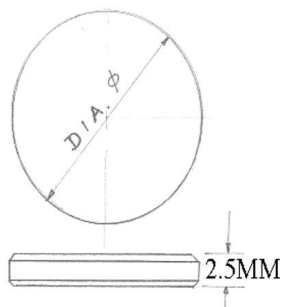

2.5 THICK ROUND FLAT GLASS 361-400/120PCS

KG-610AFG-FRF361400X2.5 BY DELTA

2.5MM THICKNESS, ROUND SHAPE, FLAT, POLISH BEZEL EDGE MINERAL GLASS KIT
SIZE FROM 361, 362, 363, ..., 398, 399, 400 BY 0.1MM , EACH SIZE HAS 3PCS, TOTAL 40 SIZES & 120PCS, ALL 2.5MM THICKNESS IN ONE COLOR KIT
Consumption Table Is Provided So You Can Track Usage To Order Refill
BOX SIZES : 26X16X6CM

MOQ : 2