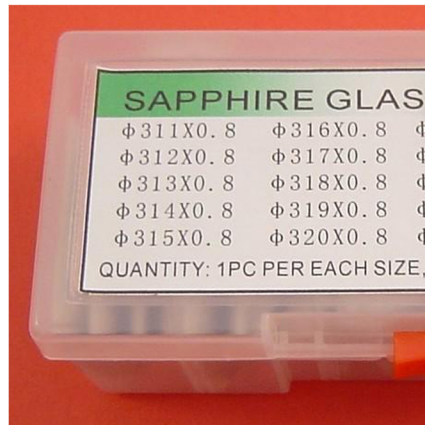

2024 Product Catalogue