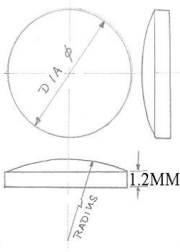

DIA.	THICK	RADIUS	QTY	DIA.	THICK	RADIUS	QTY
25.0	1.2	R35	2PCS	35.0	1.2	R65	2PCS
30.0	1.2	R35	2PCS	30.0	1.2	R85	2PCS
25.0	1.2	R50	2PCS	35.0	1.2	R85	2PCS
30.0	1.2	R50	2PCS	30.0	1.2	R110	2PCS
30.0	1.2	R65	2PCS	35.0	1.2	R110	2PCS

10 DIFFERENT SIZE & RADIUS, EACH 2PCS, TOTAL 20PCS

SINGLE CURVE ROUND RECUTTING GLASS KIT - 20

KG-610SRS-SRR1.2 BY DELTA

Single Curve Round Re-cutting Glass Sheet , 3 Different Diameter 25, 30, 35mm In 5 Different Radius 35, 40, 65, 85 & 110mm Each 2pcs, Total 20pcs

Consumption Table Is Provided So You Can Track Usage To Order Refill

Box Size : 26X16X6cm

MOQ : 5