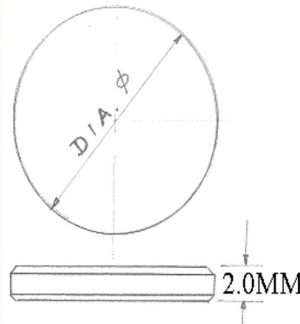

2.0 THICK ROUND FLAT GLASS 405-450/20PCS

KG-610AFG-FRF405450X2.0 BY DELTA

2.0MM THICKNESS, ROUND SHAPE, FLAT, POLISH BEZEL EDGE MINERAL GLASS KIT
SIZE FROM 405, 410, 415, ..., 440, 445, 450 BY 0.5MM, EACH SIZE HAS 2PCS, TOTAL 10 SIZES & 20PCS, ALL 2.0MM THICKNESS IN ONE WHITE BOX KIT
Consumption Table Is Provided So You Can Track Usage To Order Refill
BOX SIZE : 60X150X70MM

MOQ : 5

PICTURE AS
FRF405450X2.0
BUT SIZE DIA 45.5...50.0MM

2.0 THICK ROUND FLAT GLASS 455-500/20PCS

KG-610AFG-FRF455500X2.0 BY DELTA

2.0MM THICKNESS, ROUND SHAPE, FLAT, POLISH BEZEL EDGE MINERAL GLASS KIT
SIZE FROM 455, 460, 465, ..., 490, 495, 500 BY 0.5MM , EACH SIZE HAS 2PCS, TOTAL 10 SIZES & 20PCS, ALL 2.0MM THICKNESS IN ONE WHITE BOX KIT
Consumption Table Is Provided So You Can Track Usage To Order Refill
BOX SIZE : 60X150X70MM

MOQ : 5

PICTURE AS
FRF201240X2.0
BUT SIZE DIA 16.1...36.0MM

2.0 THICK ROUND FLAT GLASS 161-360/200PCS

KG-610AFG-FRF161360X2.0 BY DELTA

2.0MM THICKNESS, ROUND SHAPE, FLAT, POLISH BEZEL EDGE MINERAL GLASS KIT
SIZE FROM 161, 162, 163, ..., 358, 359, 360 BY 0.1MM , EACH SIZE HAS 1PCS, TOTAL 200 SIZES & 200PCS ALL 2.0MM THICKNESS IN ONE COLOR KIT
Consumption Table Is Provided So You Can Track Usage To Order Refill
BOX SIZES : 26X16X6CM

MOQ : 2