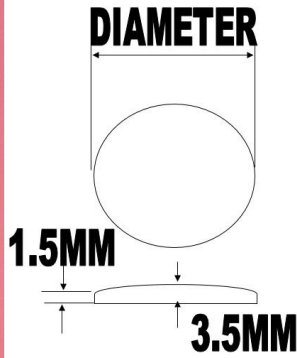

3.5X1.5 SINGLE CURVE RND GLASS KIT 251-270/40

KG-666SR-SRF251270X3515 BY DELTA

SINGLE CURVE (MAGNIFYING) ROUND MINERAL GLASS, POLISH BEZEL EDGE, THICK 3.5X1.5MM SIZE FROM 25.1, 25.2, ... , 26.9, 27.0 ,CENTER HEIGHT : 3.5MM, EDGE HEIGHT : 1.5MM, EACH 2PCS, TOTAL 20 SIZES AND 40 PCS

Consumption Table Is Provided So You Can Track Usage To Order Refill

BOX SIZE : 60X150X70MM, WEIGHT : 300G

MOQ : 2

PICTURE AS

SRF251270X3515

BUT SIZE DIA 27.1...29.0MM

3.5X1.5 SINGLE CURVE RND GLASS KIT 271-290/40

KG-666SR-SRF271290X3515 BY DELTA

SINGLE CURVE (MAGNIFYING) ROUND MINERAL GLASS, POLISH BEZEL EDGE, THICK 3.5X1.5MM SIZE FROM 27.1, 27.2, ... , 28.9, 29.0 ,CENTER HEIGHT : 3.5MM, EDGE HEIGHT : 1.5MM, EACH 2PCS, TOTAL 20 SIZES AND 40 PCS

Consumption Table Is Provided So You Can Track Usage To Order Refill

BOX SIZE : 60X150X70MM, WEIGHT : 300G

MOQ : 2

PICTURE AS

SRF251270X3515

BUT SIZE DIA 29.1...31.0MM

3.5X1.5 SINGLE CURVE RND GLASS KIT 291-310/40

KG-666SR-SRF291310X3515 BY DELTA

SINGLE CURVE (MAGNIFYING) ROUND MINERAL GLASS, POLISH BEZEL EDGE, THICK 3.5X1.5MM SIZE FROM 29.1, 29.2, ... , 30.9, 31.0 ,CENTER HEIGHT : 3.5MM, EDGE HEIGHT : 1.5MM, EACH 2PCS, TOTAL 20 SIZES AND 40 PCS

Consumption Table Is Provided So You Can Track Usage To Order Refill

BOX SIZE : 60X150X70MM, WEIGHT : 300G

MOQ : 2

PICTURE AS

SRF251270X3515

BUT SIZE DIA 31.0...33.0MM

3.5X1.5 SINGLE CURVE RND GLASS KIT 311330/40

KG-666SR-SRF311330X3515 BY DELTA

SINGLE CURVE (MAGNIFYING) ROUND MINERAL GLASS, POLISH BEZEL EDGE, THICK 3.5X1.5MM SIZE FROM 31.1, 31.2, ... , 32.9, 33.0 ,CENTER HEIGHT : 3.5MM, EDGE HEIGHT : 1.5MM, EACH 2PCS, TOTAL 20 SIZES AND 40 PCS

Consumption Table Is Provided So You Can Track Usage To Order Refill

BOX SIZE : 60X150X70MM, WEIGHT : 300G

MOQ : 2