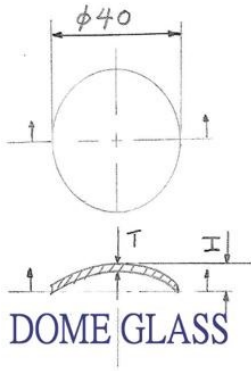

Consumption Table Is Provided So You Can Track Usage To Order Refill

Box Size : 26X16X6cm

MOQ : 5

	DIAMETER	THICKNESS	HEIGHT
GG-DRR40X0.7H3.6	40	0.7	3.6
GG-DRR40X0.9H2.5	40	0.9	2.5
GG-DRR40X0.9H4.0	40	0.9	4.0
GG-DRR40X1.0H2.0	40	1.0	2.0
GG-DRR40X1.0H3.6	40	1.0	3.6
GG-DRR40X1.3H3.6	40	1.3	3.6
GG-DRR40X1.5H4.1	40	1.5	4.1
GG-DRR40X2.0H4.6	40	2.0	4.6