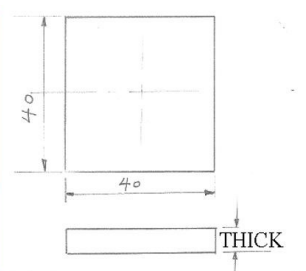

FLAT TV RECUTTING GLASS KIT 0.7-3.0MM-20PCS

KG-610FTVS-FTR4040 BY DELTA

Flat TV Re-cutting Glass Sheet Size 40x40mm, 10 Different Thickness Including 0.7, 0.9, 1.0, 1.1, 1.3, 1.5, 1.8, 2.0, 2.5 & 3.0mm Each 2pcs, Total 20pcs Consumption Table Is Provided So You Can Track Usage To Order Refill

Box Size : 26X16X6cm

WIDTH	LENGTH	THICK	QTY	WIDTH	LENGTH	THICK	QTY
40.0	40.0	0.7	2PCS	40.0	40.0	1.5	2PCS
40.0	40.0	0.9	2PCS	40.0	40.0	1.8	2PCS
40.0	40.0	1.0	2PCS	40.0	40.0	2.0	2PCS
40.0	40.0	1.1	2PCS	40.0	40.0	2.5	2PCS
40.0	40.0	1.3	2PCS	40.0	40.0	3.0	2PCS

MOQ : 10