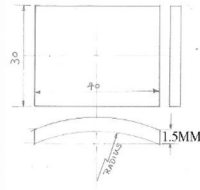

THICK	RADIUS		THICK	RADIUS
40X50	R40		40X50	R70
40X50	R45		40X50	R80
40X50	R50		40X50	R90
40X50	R55		40X50	R100
40X50	R60		40X50	R120

D-DOME 1.0 TV RECUTTING GLASS KIT 40X50-20

KG-610DTVS-DTR4050X1.0 BY DELTA

Double Dome TV Re-cutting Glass Sheet , Thickness 1.0mm, Size 40x50mm Straight Side x Curve Size In 10 Different Radius 40, 45, 50, 55, 60, 70, 80, 90, 100 & 120mm Each 2pcs, Total 20pcs

Consumption Table Is Provided So You Can Track Usage To Order Refill

Box Size : 26X16X6cm

MOQ : 5