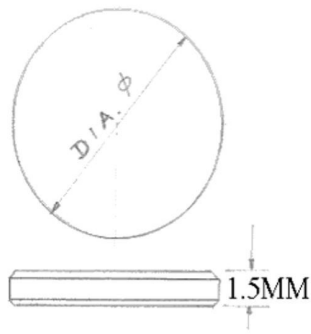

BOX SIZE : 26X16X6CM, WEIGHT : 1100G

MOQ : 2

*PICTURE AS
 FRF281320X1.5
 BUT SIZE DIA 20.1...24.0MM*

1.5 THICK ROUND FLAT GLASS 201-240/200PCS

KG-610AFG-FRF201240X1.5 BY DELTA

1.5MM THICKNESS, ROUND SHAPE, FLAT, POLISH BEZEL EDGE MINERAL GLASS KIT SIZE FROM 201, 202, 203, ..., 238, 239, 240 BY 0.1MM , EACH SIZE HAS 5PCS, TOTAL 40 SIZES & 200PCS, ALL 1.5MM THICKNESS IN ONE COLOR KIT Consumption Table Is Provided So You Can Track Usage To Order Refill

BOX SIZE : 26X16X6CM, WEIGHT : 1300G

MOQ : 2

*PICTURE AS
 FRF281320X1.5
 BUT SIZE DIA 24.1...28.0MM*

1.5 THICK ROUND FLAT GLASS 241-280/200PCS

KG-610AFG-FRF241280X1.5 BY DELTA

1.5MM THICKNESS, ROUND SHAPE, FLAT, POLISH BEZEL EDGE MINERAL GLASS KIT SIZE FROM 241, 242, 243, ..., 278, 279, 280 BY 0.1MM , EACH SIZE HAS 5PCS, TOTAL 40 SIZES & 200PCS, ALL 1.5MM THICKNESS IN ONE COLOR KIT Consumption Table Is Provided So You Can Track Usage To Order Refill

BOX SIZE : 26X16X6CM, WEIGHT : 1400G

MOQ : 2

1.5 THICK ROUND FLAT GLASS 281-320/200PCS

KG-610AFG-FRF281320X1.5 BY DELTA

1.5MM THICKNESS, ROUND SHAPE, FLAT, POLISH BEZEL EDGE MINERAL GLASS KIT SIZE FROM 281, 282, 283, ..., 318, 319, 320 BY 0.1MM , EACH SIZE HAS 5PCS, TOTAL 40 SIZES & 200PCS, ALL 1.5MM THICKNESS IN ONE COLOR KIT Consumption Table Is Provided So You Can Track Usage To Order Refill BOX SIZE : 26X16X6CM, WEIGHT : 1500G