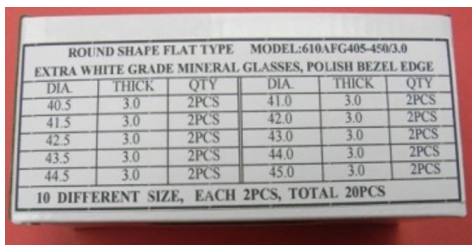

3.0 THICK ROUND FLAT GLASS 405-450/20PCS
KG-610AFG-FRF405450X3.0 BY DELTA
3.0MM THICKNESS, ROUND SHAPE, FLAT, POLISH BEZEL EDGE MINERAL GLASS KIT
SIZE FROM 405, 410, 415, ..., 440, 445, 450 BY 0.5MM, EACH SIZE HAS 2PCS, TOTAL 10 SIZES & 20PCS, ALL 3.0MM THICKNESS IN ONE WHITE BOX KIT
Consumption Table Is Provided So You Can Track Usage To Order Refill
BOX SIZE : 60X150X70MM

MOQ : 5