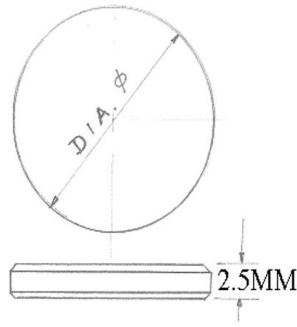

2.5 THICK ROUND FLAT GLASS 241-280/160PCS

KG-610AFG-FRF241280X2.5 BY DELTA

2.5MM THICKNESS, ROUND SHAPE, FLAT, POLISH BEZEL EDGE MINERAL GLASS KIT
SIZE FROM 241, 242, 243, ..., 278, 279, 280 BY 0.1MM , EACH SIZE HAS 4PCS, TOTAL 40 SIZES & 160PCS, ALL 2.5MM THICKNESS IN ONE COLOR KIT
Consumption Table Is Provided So You Can Track Usage To Order Refill
BOX SIZES : 26X16X6CM

MOQ : 2

PICTURE AS
FRF241280X2.5
BUT SIZE DIA 28.1...32.0MM

2.5 THICK ROUND FLAT GLASS 281-320/160PCS

KG-610AFG-FRF281320X2.5 BY DELTA

2.5MM THICKNESS, ROUND SHAPE, FLAT, POLISH BEZEL EDGE MINERAL GLASS KIT
SIZE FROM 281, 282, 283, ..., 318, 319, 320 BY 0.1MM , EACH SIZE HAS 4PCS, TOTAL 40 SIZES & 160PCS, ALL 2.5MM THICKNESS IN ONE COLOR KIT
Consumption Table Is Provided So You Can Track Usage To Order Refill
BOX SIZES : 26X16X6CM

MOQ : 2

PICTURE AS
FRF241280X2.5
BUT SIZE DIA 32.1...36.0MM

2.5 THICK ROUND FLAT GLASS 321-360/160PCS

KG-610AFG-FRF321360X2.5 BY DELTA

2.5MM THICKNESS, ROUND SHAPE, FLAT, POLISH BEZEL EDGE MINERAL GLASS KIT
SIZE FROM 321, 322, 323, ..., 358, 359, 360 BY 0.1MM , EACH SIZE HAS 4PCS, TOTAL 40 SIZES & 160PCS, ALL 2.5MM THICKNESS IN ONE COLOR KIT
Consumption Table Is Provided So You Can Track Usage To Order Refill
BOX SIZES : 26X16X6CM

MOQ : 2