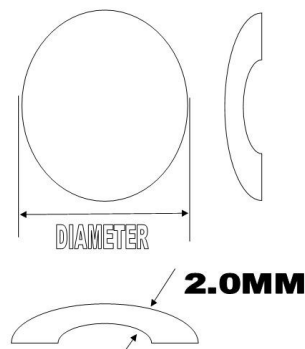

PICTURE AS
DRF205250X1.5
BUT SIZE DIA 40.5...45.0MM

1.5 DOUBLE DOME RND GLASS KIT 405-450/20PCS

KG-611ADG-DRF405450X1.5 BY DELTA

DOUBLE DOME SHAPE ROUND MINERAL GLASS, POLISH BEZEL EDGE, THICK 1.5MM
SIZE FROM 405, 410, ..., 440, 445, 450 BY 0.5MM, EACH SIZE HAS 2PCS, TOTAL 10 SIZES & 20PCS, ALL 1.5MM THICKNESS DOUBLE DOME IN ONE WHITE BOX KIT

Consumption Table Is Provided So You Can Track Usage To Order Refill

BOX SIZE : 60X150X70MM

MOQ : 5

PICTURE AS
DRF205250X1.5
BUT SIZE DIA 45.5...50.0MM

1.5 DOUBLE DOME RND GLASS KIT 455-500/20PCS

KG-611ADG-DRF455500X1.5 BY DELTA

DOUBLE DOME SHAPE ROUND MINERAL GLASS, POLISH BEZEL EDGE, THICK 1.5MM
SIZE FROM 455, 460, ..., 490, 495, 500 BY 0.5MM, EACH SIZE HAS 2PCS, TOTAL 10 SIZES & 20PCS, ALL 1.5MM THICKNESS DOUBLE DOME IN ONE WHITE BOX KIT

Consumption Table Is Provided So You Can Track Usage To Order Refill

BOX SIZE : 60X150X70MM

MOQ : 5

2.0 DOUBLE DOME RND GLASS KIT 270-330/65PCS

KG-611ADG-DRF270330X2.0 BY DELTA

DOUBLE DOME SHAPE ROUND MINERAL GLASS, POLISH BEZEL EDGE, THICK 2.0MM
SIZE FROM : DIA. 270, 275, 280, 285, 290, 295, 300, 305, 310, 315, 320, 325, 330 EACH 5PCS, TOTAL 13 SIZES AND 65PCS IN ONE KIT

Consumption Table Is Provided So You Can Track Usage To Order Refill

BOX SIZES : 26X16X6CM

MOQ : 2