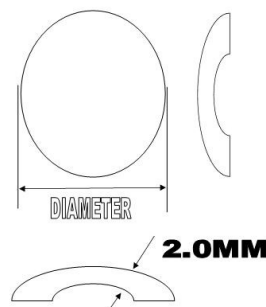

2.0 DOUBLE DOME RND GLASS KIT 305-350/20PCS

KG-611ADG-DRF305350X2.0 BY DELTA

DOUBLE DOME SHAPE ROUND MINERAL GLASS, POLISH BEZEL EDGE, THICK 2.0MM
SIZE FROM 305, 310, 315, ..., 340, 345, 350 BY 0.5MM, EACH SIZE HAS 2PCS, TOTAL 10 SIZES & 20PCS, ALL 2.0MM THICKNESS DOUBLE DOME IN ONE WHITE BOX KIT

Consumption Table Is Provided So You Can Track Usage To Order Refill

BOX SIZE : 60X150X70MM

MOQ : 5