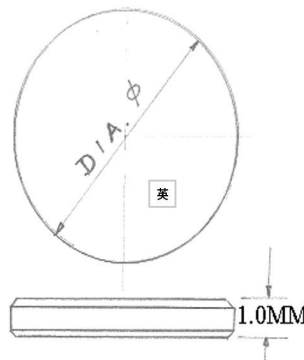

1.0 THICK ROUND FLAT GLASS 405-450/20PCS
KG-610AFG-FRF405450X1.0 BY DELTA
1.0MM THICKNESS, ROUND SHAPE, FLAT, POLISH BEZEL EDGE MINERAL GLASS KIT
SIZE FROM 405, 410, 415, ..., 440, 445, 450 BY 0.5MM, EACH SIZE HAS 2PCS, TOTAL 10 SIZES & 20PCS, ALL 1.0MM THICKNESS IN ONE WHITE BOX KIT
Consumption Table Is Provided So You Can Track Usage To Order Refill
BOX SIZE : 60X150X70MM

MOQ : 10