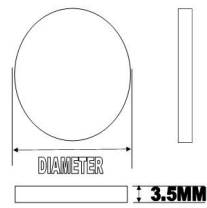

PICTURE AS
FRF405450X3.5
BUT SIZE DIA 35.5...40.0MM

3.5 THICK ROUND FLAT GLASS 355-400/20PCS
KG-610AFG-FRF355400X3.5 **BY DELTA**
3.5MM THICKNESS, ROUND SHAPE, FLAT, POLISH BEZEL EDGE MINERAL GLASS KIT
SIZE FROM 355, 360, 365, ..., 390, 395, 400 BY 0.5MM, EACH SIZE HAS 2PCS, TOTAL 10 SIZES & 20PCS, ALL 3.5MM THICKNESS IN ONE WHITE BOX KIT
Consumption Table Is Provided So You Can Track Usage To Order Refill
BOX SIZE : 60X150X70MM
MOQ : 5

3.5 THICK ROUND FLAT GLASS 405-450/20PCS
KG-610AFG-FRF405450X3.5 **BY DELTA**
3.5MM THICKNESS, ROUND SHAPE, FLAT, POLISH BEZEL EDGE MINERAL GLASS KIT
SIZE FROM 405, 410, 415, ..., 440, 445, 450 BY 0.5MM, EACH SIZE HAS 2PCS, TOTAL 10 SIZES & 20PCS, ALL 3.5MM THICKNESS IN ONE WHITE BOX KIT
Consumption Table Is Provided So You Can Track Usage To Order Refill
BOX SIZE : 60X150X70MM
MOQ : 5

PICTURE AS
FRF405450X3.5
BUT SIZE DIA 45.5...50.0MM

3.5 THICK ROUND FLAT GLASS 455-500/20PCS
KG-610AFG-FRF455500X3.5 **BY DELTA**
3.5MM THICKNESS, ROUND SHAPE, FLAT, POLISH BEZEL EDGE MINERAL GLASS KIT
SIZE FROM 455, 460, 465, ..., 490, 495, 500 BY 0.5MM, EACH SIZE HAS 2PCS, TOTAL 10 SIZES & 20PCS, ALL 3.5MM THICKNESS IN ONE WHITE BOX KIT
Consumption Table Is Provided So You Can Track Usage To Order Refill
BOX SIZE : 60X150X70MM
MOQ : 5

PICTURE AS
FRF405450X4.0
BUT SIZE DIA 25.5...30.0MM

4.0 THICK ROUND FLAT GLASS 255-300/20PCS
KG-610AFG-FRF255300X4.0 **BY DELTA**
4.0MM THICKNESS, ROUND SHAPE, FLAT, POLISH BEZEL EDGE MINERAL GLASS KIT
SIZE FROM 255, 260, 265, ..., 290, 295, 300 BY 0.5MM, EACH SIZE HAS 2PCS, TOTAL 10 SIZES & 20PCS, ALL 4.0MM THICKNESS IN ONE WHITE BOX KIT
Consumption Table Is Provided So You Can Track Usage To Order Refill
BOX SIZE : 60X150X70MM
MOQ : 5