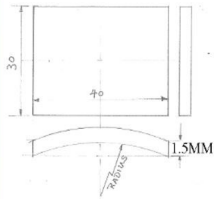

SIZE	THICK	RADIUS	QTY	SIZE	THICK	RADIUS	QTY
30X40	1.5	R40	2PCS	30X40	1.5	R70	2PCS
30X40	1.5	R45	2PCS	30X40	1.5	R80	2PCS
30X40	1.5	R50	2PCS	30X40	1.5	R90	2PCS
30X40	1.5	R55	2PCS	30X40	1.5	R100	2PCS
30X40	1.5	R60	2PCS	30X40	1.5	R120	2PCS

10 DIFFERENT SIZE & RADIUS, EACH 2PCS, TOTAL 20PCS

D-DOME 1.5 TV RECUTTING GLASS KIT 30X40-20

KG-610DTVS-DTR3040X1.5 BY DELTA

Double Dome TV Re-cutting Glass Sheet , Thickness 1.5mm, Size 30x40mm Straight Side x Curve Size In 10 Different Radius 40, 45, 50, 55, 60, 70, 80, 90, 100 & 120mm Each 2pcs, Total 20pcs

Consumption Table Is Provided So You Can Track Usage To Order Refill

Box Size : 26X16X6cm

MOQ : 5