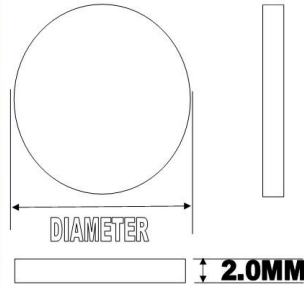

2.0 THICK ROUND FLAT GLASS 361-400/120PCS

KG-610AFG-FRF361400X2.0 BY DELTA

2.0MM THICKNESS, ROUND SHAPE, FLAT, POLISH BEZEL EDGE MINERAL GLASS KIT
SIZE FROM 361, 362, 363, ..., 398, 399, 400 BY 0.1MM , EACH SIZE HAS 3PCS, TOTAL 40 SIZES & 120PCS, ALL 2.0MM THICKNESS IN ONE COLOR KIT
Consumption Table Is Provided So You Can Track Usage To Order Refill
BOX SIZES : 26X16X6CM

MOQ : 2