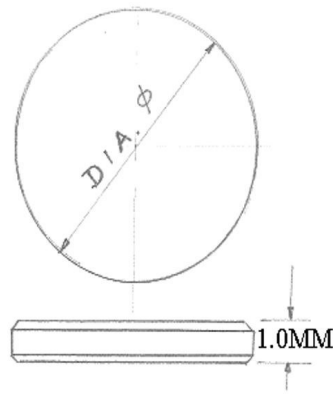

1.0 THICK ROUND FLAT GLASS 161-200/200PCS

KG-610AFG-FRF161200X1.0 BY DELTA

1.0MM THICKNESS, ROUND SHAPE, FLAT, POLISH BEZEL EDGE MINERAL GLASS KIT SIZE FROM 161, 162, 163, ..., 198, 199, 200 BY 0.1MM , EACH SIZE HAS 5PCS, TOTAL 40 SIZES & 200PCS, ALL 1.0MM THICKNESS IN ONE COLOR KIT Consumption Table Is Provided So You Can Track Usage To Order Refill BOX SIZE : 26X16X6CM, WEIGHT : 750G

MOQ : 2

*PICTURE AS
FRF161200X1.0
BUT SIZE DIA 20.1...24.0MM*

1.0 THICK ROUND FLAT GLASS 201-240/200PCS

KG-610AFG-FRF201240X1.0 BY DELTA

1.0MM THICKNESS, ROUND SHAPE, FLAT, POLISH BEZEL EDGE MINERAL GLASS KIT SIZE FROM 201, 202, 203, ..., 238, 239, 240 BY 0.1MM , EACH SIZE HAS 5PCS, TOTAL 40 SIZES & 200PCS, ALL 1.0MM THICKNESS IN ONE COLOR KIT Consumption Table Is Provided So You Can Track Usage To Order Refill BOX SIZE : 26X16X6CM, WEIGHT : 850G

MOQ : 2

*PICTURE AS
FRF161200X1.0
BUT SIZE DIA 24.1...28.0MM*

1.0 THICK ROUND FLAT GLASS 241-280/200PCS

KG-610AFG-FRF241280X1.0 BY DELTA

1.0MM THICKNESS, ROUND SHAPE, FLAT, POLISH BEZEL EDGE MINERAL GLASS KIT SIZE FROM 241, 242, 243, ..., 278, 279, 280 BY 0.1MM , EACH SIZE HAS 5PCS, TOTAL 40 SIZES & 200PCS, ALL 1.0MM THICKNESS IN ONE COLOR KIT Consumption Table Is Provided So You Can Track Usage To Order Refill BOX SIZE : 26X16X6CM, WEIGHT : 950G

MOQ : 2

*PICTURE AS
FRF161200X1.0
BUT SIZE DIA 28.1...32.0MM*

1.0 THICK ROUND FLAT GLASS 281-320/200PCS

KG-610AFG-FRF281320X1.0 BY DELTA

1.0MM THICKNESS, ROUND SHAPE, FLAT, POLISH BEZEL EDGE MINERAL GLASS KIT SIZE FROM 281, 282, 283, ..., 318, 319, 320 BY 0.1MM , EACH SIZE HAS 5PCS, TOTAL 40 SIZES & 200PCS, ALL 1.0MM THICKNESS IN ONE COLOR KIT Consumption Table Is Provided So You Can Track Usage To Order Refill BOX SIZE : 26X16X6CM, WEIGHT : 1050G

MOQ : 2