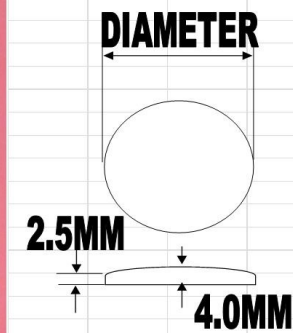

KG-666SR-SRF365410X3515 BY DELTA

SINGLE CURVE (MAGNIFYING) ROUND MINERAL GLASS, POLISH BEZEL EDGE, THICK 3.5X1.5MM SIZE FROM 365, 370, 375, ..., 400, 405, 410 BY 0.5MM, EACH SIZE HAS 2PCS, TOTAL 10 SIZES & 20PCS, ALL EDGE HEIGHT 1.5MM, CENTER HEIGHT 3.5MM, SINGLE DOME (MAGNIFYING) GLASS IN WHITE BOX KIT
BOX SIZE : 60X150X70MM

MOQ : 2

PICTURE AS
SRF251270X3515
BUT SIZE DIA 41.5...46.0MM

3.5X1.5 SINGLE CURVE RND GLASS KIT 415-460/20

KG-666SR-SRF415460X3515 BY DELTA

SINGLE CURVE (MAGNIFYING) ROUND MINERAL GLASS, POLISH BEZEL EDGE, THICK 3.5X1.5MM SIZE FROM 415, 420, 425, ..., 450, 455, 460 BY 0.5MM, EACH SIZE HAS 2PCS, TOTAL 10 SIZES & 20PCS, ALL EDGE HEIGHT 1.5MM, CENTER HEIGHT 3.5MM, SINGLE DOME (MAGNIFYING) GLASS IN WHITE BOX KIT
BOX SIZE : 60X150X70MM

MOQ : 2

4.0X2.5 SINGLE CURVE RND GLASS KIT 335380/20

KG-666SR-SRF335380X4025 BY DELTA

SINGLE CURVE (MAGNIFYING) ROUND MINERAL GLASS, POLISH BEZEL EDGE, THICK 4.0X2.5MM SIZE FROM 335, 340, 345, ..., 370, 375, 380 BY 0.5MM, EACH SIZE HAS 2PCS, TOTAL 10 SIZES & 20PCS, ALL EDGE HEIGHT 2.5MM, CENTER HEIGHT 4.0MM, SINGLE DOME (MAGNIFYING) GLASS IN WHITE BOX KIT
BOX SIZE : 60X150X70MM