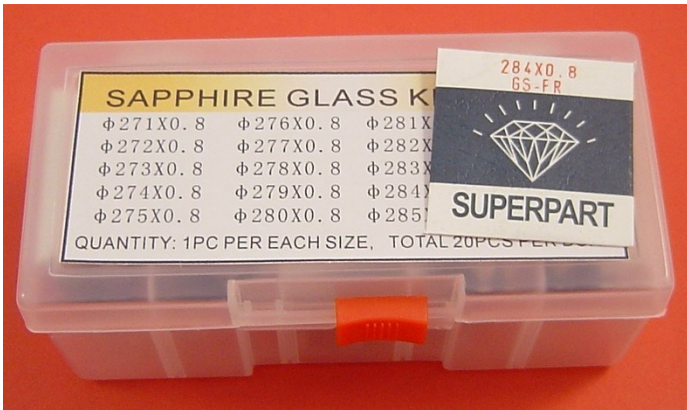

SAPPHIRE 0.8MM FLAT ROUND 27.0-29.0 KIT-20

KS-665B-FRF271290X0.8 BY DELTA

20 DIFFERENT SIZE SAPPHIRE 0.8MM FLAT ROUND GLASS PACKED IN A PLASTIC BOX, SIZES FROM 27.1, 27.2, 27.3... 28.8, 28.9 & 29.0MM BY 0.1MM INCREMENT EACH 1PC, TOTAL 20 SIZES AND 20PCS BOX SIZE : 16.5X7.5X6.5CM Refill Available : GS-FRF271...290x0.8 MOQ :10Pcs

MOQ : 2