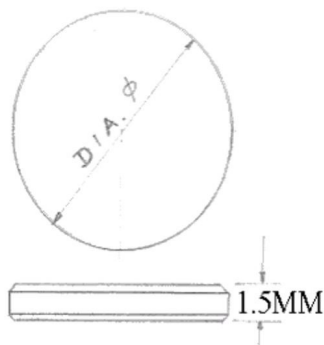

1.5 THICK ROUND FLAT GLASS 361-400/120PCS

KG-610AFG-FRF361400X1.5 BY DELTA

1.5MM THICKNESS, ROUND SHAPE, FLAT, POLISH BEZEL EDGE MINERAL GLASS KIT SIZE FROM 361, 362, 363, ..., 398, 399, 400 BY 0.1MM , EACH SIZE HAS 3PCS, TOTAL 40 SIZES & 120PCS, ALL 1.5MM THICKNESS IN ONE COLOR KIT Consumption Table Is Provided So You Can Track Usage To Order Refill BOX SIZE : 26X16X6CM, WEIGHT : 1500G

MOQ : 2