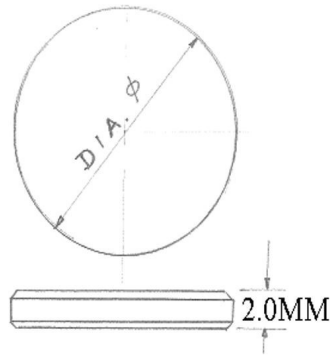

2.0 THICK ROUND FLAT GLASS 201-240/200PCS

KG-610AFG-FRF201240X2.0 BY DELTA

2.0MM THICKNESS, ROUND SHAPE, FLAT, POLISH BEZEL EDGE MINERAL GLASS KIT SIZE FROM 201, 202, 203, ..., 238, 239, 240 BY 0.1MM , EACH SIZE HAS 5PCS, TOTAL 40 SIZES & 200PCS, ALL 2.0MM THICKNESS IN ONE COLOR KIT Consumption Table Is Provided So You Can Track Usage To Order Refill BOX SIZES : 26X16X6CM

MOQ : 2

*PICTURE AS
FRF201240X2.0
BUT SIZE DIA 24.1...28.0MM*

2.0 THICK ROUND FLAT GLASS 241-280/200PCS

KG-610AFG-FRF241280X2.0 BY DELTA

2.0MM THICKNESS, ROUND SHAPE, FLAT, POLISH BEZEL EDGE MINERAL GLASS KIT SIZE FROM 241, 242, 243, ..., 278, 279, 280 BY 0.1MM , EACH SIZE HAS 5PCS, TOTAL 40 SIZES & 200PCS, ALL 2.0MM THICKNESS IN ONE COLOR KIT Consumption Table Is Provided So You Can Track Usage To Order Refill BOX SIZES : 26X16X6CM

MOQ : 2

*PICTURE AS
FRF201240X2.0
BUT SIZE DIA 28.1...32.0MM*

2.0 THICK ROUND FLAT GLASS 281-320/200PCS

KG-610AFG-FRF281320X2.0 BY DELTA

2.0MM THICKNESS, ROUND SHAPE, FLAT, POLISH BEZEL EDGE MINERAL GLASS KIT SIZE FROM 281, 282, 283, ..., 318, 319, 320 BY 0.1MM , EACH SIZE HAS 5PCS, TOTAL 40 SIZES & 200PCS, ALL 2.0MM THICKNESS IN ONE COLOR KIT Consumption Table Is Provided So You Can Track Usage To Order Refill BOX SIZES : 26X16X6CM

MOQ : 2

*PICTURE AS
FRF201240X2.0
BUT SIZE DIA 32.1...36.0MM*

2.0 THICK ROUND FLAT GLASS 321-360/200PCS

KG-610AFG-FRF321360X2.0 BY DELTA

2.0MM THICKNESS, ROUND SHAPE, FLAT, POLISH BEZEL EDGE MINERAL GLASS KIT SIZE FROM 321, 322, 323, ..., 358, 359, 360 BY 0.1MM , EACH SIZE HAS 5PCS, TOTAL 40 SIZES & 200PCS, ALL 2.0MM THICKNESS IN ONE COLOR KIT Consumption Table Is Provided So You Can Track Usage To Order Refill BOX SIZES : 26X16X6CM

MOQ : 2