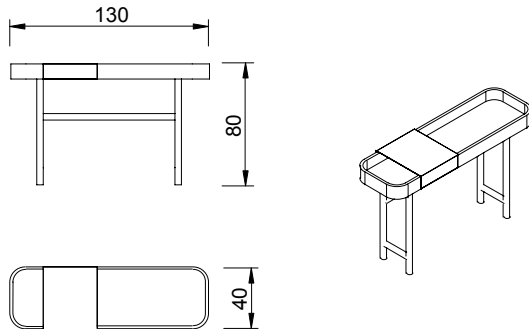

Dimensions in cm /

**Mora Console Any Veneer, any Brass color**

Any Veneer, any Brass color

The MORA line comprises a Console, a Side Table and a Low Bench. We love the lightness of these pieces, and how they allow you to conceal things. The Brass plate slides over the Natural Wood Veneer top, which is shaped like a deep tray. The feet are made of Solid Wood. These pieces are customizable, and the different colour combinations that we propose in the Technical Sheet make the MORA a very chameleonic line that fits into any room and décor style.