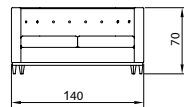

Dimensions in cm /

Federico 1P

C.O.M * (4m)

Fabric cat I

Fabric cat II

Fabric cat III

Fabric cat IV

Fabric cat V

*the fabric consumption is calculated based on fabrics 1,4 meters wide, that can be used in any direction.

**Federico 2P**

C.O.M * (9m)

Fabric cat I

Fabric cat II

Fabric cat III

Fabric cat IV

Fabric cat V