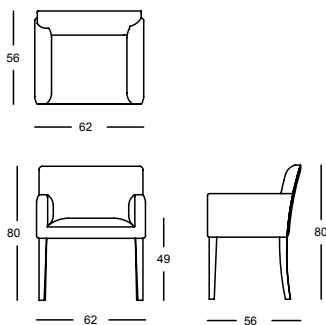

Nudo Armchair

C.O.M * (2m)

Fabric cat I

Fabric cat II

Fabric cat III

Fabric cat IV

Fabric cat V

*the fabric consumption is calculated based on fabrics 1,4 meters wide, that can be used in any direction.