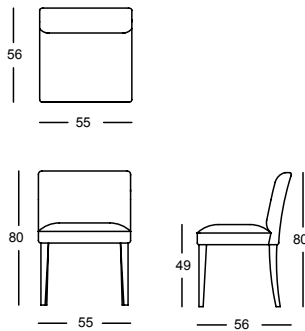

Dimensions in cm /

Nudo Chair

C.O.M * (6m for 6 chairs)

Fabric cat I

Fabric cat II

Fabric cat III

Fabric cat IV

Fabric cat V

*the fabric consumption is calculated based on fabrics 1,4 meters wide, that can be used in any direction.

Nudo Armchair

C.O.M * (2m)

Fabric cat I

Fabric cat II

Fabric cat III

Fabric cat IV

Fabric cat V