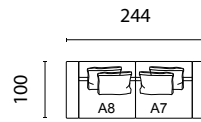

Dimensions in cm /

Proposed Compositions

VIRA A8-A7

C.O.M * (13,8m)

Fabric cat I

Fabric cat II

Fabric cat III

Fabric cat IV

Fabric cat V