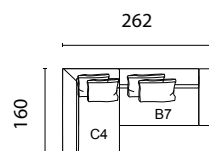

VIRA C4-B7

C.O.M * (13,8m)

Fabric cat I

Fabric cat II

Fabric cat III

Fabric cat IV

Fabric cat V