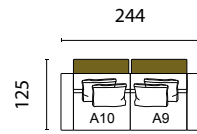

Dimensions in cm /

Proposed Compositions with Shelves Included

VIRA A10-A9

C.O.M * (5,7m)

Fabric cat I

Fabric cat II

Fabric cat III

Fabric cat IV

Fabric cat V