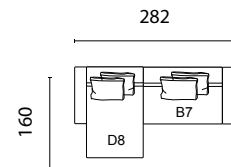

VIRA D8-B7

C.O.M * (13,8m)

Fabric cat I

Fabric cat II

Fabric cat III

Fabric cat IV

Fabric cat V