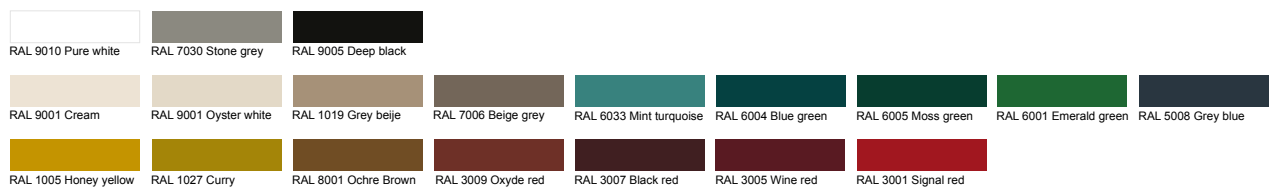

Proposed Compositions with Shelves Included

The shelves are removable because they are attached to the base of the sofa with screws. You can have them in wood veneer or lacquered in high gloss with the RAL colors suggested below. The iron can also be lacquered in the same color.

Fabrics

Suggested RAL colors
Other colors upon request

Wood Veneer Options

Depending on the furniture piece you choose, the intensity of the varnish may vary. Sometimes it may have a more matte finish, while other times it could be shinier.