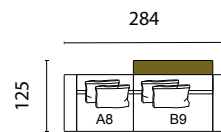

VIRA A8-B9

C.O.M * (5,7m)

Fabric cat I

Fabric cat II

Fabric cat III

Fabric cat IV

Fabric cat V