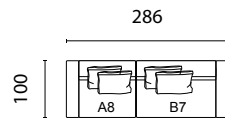

VIRA A8-B7

C.O.M * (13,8m)

Fabric cat I

Fabric cat II

Fabric cat III

Fabric cat IV

Fabric cat V