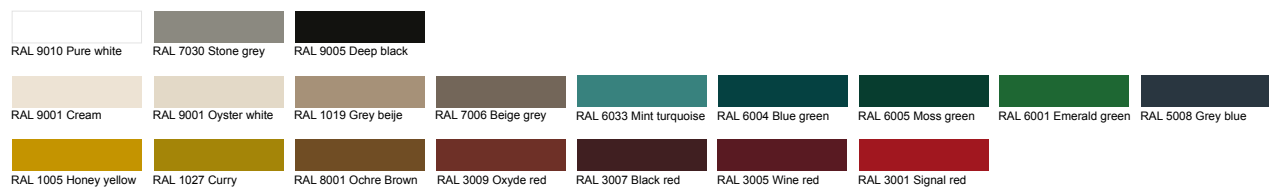

+ info

www.hmdfurniture.com**Wood Veneer Options**

Depending on the furniture piece you choose, the intensity of the varnish may vary. Sometimes it may have a more matte finish, while other times it could be shinier.

**Suggested RAL colors**

Other colors upon request

**Included Handles**

Stainless steel:

Stainless Steel