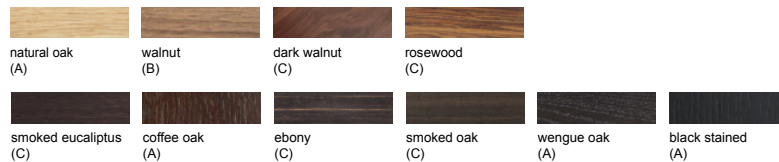

Dimensions in cm /

Too Metal Round 46H

- Wood Cat A + Brass
- Wood Cat B + Brass
- Wood Cat C + Brass
- Lacquered + Brass
- Microcement + Brass

Too Metal Round 56H

- Wood Cat A + Brass
- Wood Cat B + Brass
- Wood Cat C + Brass
- Lacquered + Brass
- Microcement + Brass

To start personalizing your TOO begin by choosing between the Square or the Round shape. The Square is available in Wood Veneer, Lacquer and Microcement. For the ROUND you can pick Lacquer or Microcement.

+ info
www.hmdfurniture.com

Wood Veneer Options

Depending on the furniture piece you choose, the intensity of the varnish may vary. Sometimes it may have a more matte finish, while other times it could be shinier.

Suggested RAL colors
 Other colors upon request