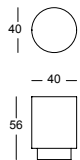

Dimensions in cm /

Too Metal Round 46H

- Wood Cat A + Brass
- Wood Cat B + Brass
- Wood Cat C + Brass
- Lacquered + Brass
- Microcement + Brass

Too Metal Round 56H

- Wood Cat A + Brass
- Wood Cat B + Brass
- Wood Cat C + Brass
- Lacquered + Brass
- Microcement + Brass