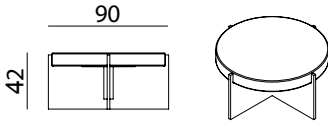

Dimensions in cm

Mira XS

Wood (cat A) + Lacquer Mate Top
Wood (cat A) + Lacquer Gloss Top

Mira S

Wood (cat A) + Lacquer Mate Top
Wood (cat A) + Lacquer Gloss Top

Looking from above, this table resembles a sniper aim, thus the name MIRA («aim» in Portuguese). It is another look at the beautiful and warmly calm 70s environment and will bring you to a James Bond movie scenario. The thick shiny lacquered top is perfectly placed in a smoked and thin wood frame, creating an interesting contrast which allows for a multiplicity of effects, by changing the color of the lacquer.

Mira LOW 90x42

Wood (cat A) + Lacquer Mate Top
Wood (cat A) + Lacquer Gloss Top

Mira LOW 90x30

Wood (cat A) + Lacquer Mate Top
Wood (cat A) + Lacquer Gloss Top

+ info
www.hmdfurniture.com

Mira LOW 90x30

Wood (cat A) + Lacquer Mate Top
Wood (cat A) + Lacquer Gloss Top