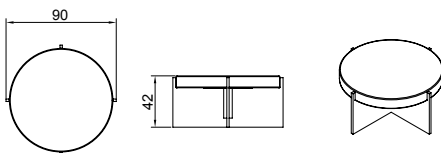

Dimensions in cm /

Mira XSWood (cat A) + Lacquer Mate Top
Wood (cat A) + Lacquer Gloss Top**Mira S**Wood (cat A) + Lacquer Mate Top
Wood (cat A) + Lacquer Gloss Top**Mira M**Wood (cat A) + Lacquer Mate Top
Wood (cat A) + Lacquer Gloss Top**Mira LOW 42**Wood (cat A) + Lacquer Mate Top
Wood (cat A) + Lacquer Gloss Top**Mira LOW 30**Wood (cat A) + Lacquer Mate Top
Wood (cat A) + Lacquer Gloss TopSuggested RAL colors
Other colors upon request