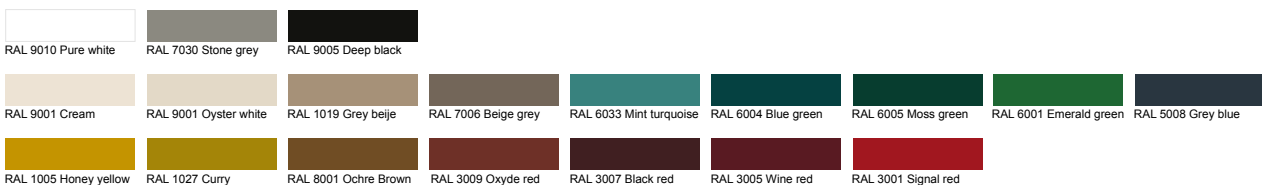

Dimensions in cm /

Mira XSWood (cat A) + Lacquer Mate Top
Wood (cat A) + Lacquer Gloss Top**Mira S**Wood (cat A) + Lacquer Mate Top
Wood (cat A) + Lacquer Gloss Top**Mira M**Wood (cat A) + Lacquer Mate Top
Wood (cat A) + Lacquer Gloss Top**Mira LOW 42**Wood (cat A) + Lacquer Mate Top
Wood (cat A) + Lacquer Gloss Top**Mira LOW 30**Wood (cat A) + Lacquer Mate Top
Wood (cat A) + Lacquer Gloss TopSuggested RAL colors
Other colors upon request

Wood Veneer Options

Depending on the furniture piece you choose, the intensity of the varnish may vary. Sometimes it may have a more matte finish, while other times it could be shinier.

natural oak
(A)black stained
(A)

Looking from above, this table resembles a sniper aim, thus the name MIRA («aim» in Portuguese). It is another look at the beautiful and warmly calm 70s environment and will bring you to a James Bond movie scenario. The thick shiny lacquered top is perfectly placed in a smoked and thin wood frame, creating an interesting contrast which allows for a multiplicity of effects, by changing the color of the lacquer.