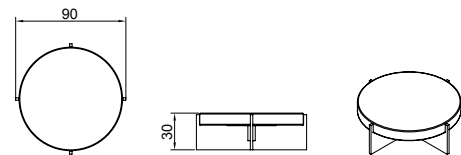

Dimensions in cm /

Mira XSWood (cat A) + Lacquer Mate Top
Wood (cat A) + Lacquer Gloss Top**Mira S**Wood (cat A) + Lacquer Mate Top
Wood (cat A) + Lacquer Gloss Top**Mira M**Wood (cat A) + Lacquer Mate Top
Wood (cat A) + Lacquer Gloss Top**Mira LOW 42**Wood (cat A) + Lacquer Mate Top
Wood (cat A) + Lacquer Gloss Top**Mira LOW 30**Wood (cat A) + Lacquer Mate Top
Wood (cat A) + Lacquer Gloss TopSuggested RAL colors
Other colors upon request