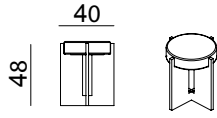

Dimensions in cm

Mira XS

Wood (cat A) + Lacquer Mate Top
Wood (cat A) + Lacquer Gloss Top

Mira S

Wood (cat A) + Lacquer Mate Top
Wood (cat A) + Lacquer Gloss Top

Looking from above, this table resembles a sniper aim, thus the name MIRA («aim» in Portuguese). It is another look at the beautiful and warmly calm 70s environment and will bring you to a James Bond movie scenario. The thick shiny lacquered top is perfectly placed in a smoked and thin wood frame, creating an interesting contrast which allows for a multiplicity of effects, by changing the color of the lacquer.

Mira LOW 90x42

Wood (cat A) + Lacquer Mate Top
Wood (cat A) + Lacquer Gloss Top

Mira LOW 90x30

Wood (cat A) + Lacquer Mate Top
Wood (cat A) + Lacquer Gloss Top

+ info
www.hmdfurniture.com

Mira LOW 90x30

Wood (cat A) + Lacquer Mate Top
Wood (cat A) + Lacquer Gloss Top