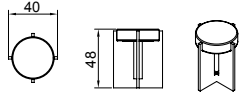

Dimensions in cm /

Mira XSWood (cat A) + Lacquer Mate Top
Wood (cat A) + Lacquer Gloss Top**Mira S**Wood (cat A) + Lacquer Mate Top
Wood (cat A) + Lacquer Gloss Top**Mira M**Wood (cat A) + Lacquer Mate Top
Wood (cat A) + Lacquer Gloss Top**Mira LOW 42**Wood (cat A) + Lacquer Mate Top
Wood (cat A) + Lacquer Gloss Top**Mira LOW 30**Wood (cat A) + Lacquer Mate Top
Wood (cat A) + Lacquer Gloss TopSuggested RAL colors
Other colors upon request