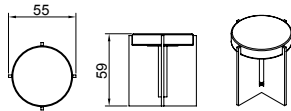

Dimensions in cm /

Mira XSWood (cat A) + Lacquer Mate Top
Wood (cat A) + Lacquer Gloss Top**Mira S**Wood (cat A) + Lacquer Mate Top
Wood (cat A) + Lacquer Gloss Top**Mira M**Wood (cat A) + Lacquer Mate Top
Wood (cat A) + Lacquer Gloss Top**Mira LOW 42**Wood (cat A) + Lacquer Mate Top
Wood (cat A) + Lacquer Gloss Top**Mira LOW 30**Wood (cat A) + Lacquer Mate Top
Wood (cat A) + Lacquer Gloss TopSuggested RAL colors
Other colors upon request