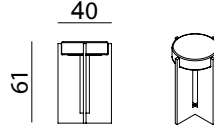

Dimensions in cm

Mira XS

Wood (cat A) + Lacquer Mate Top
Wood (cat A) + Lacquer Gloss Top

Mira S

Wood (cat A) + Lacquer Mate Top
Wood (cat A) + Lacquer Gloss Top

Looking from above, this table resembles a sniper aim, thus the name MIRA («aim» in Portuguese). It is another look at the beautiful and warmly calm 70s environment and will bring you to a James Bond movie scenario. The thick shiny lacquered top is perfectly placed in a smoked and thin wood frame, creating an interesting contrast which allows for a multiplicity of effects, by changing the color of the lacquer.

Mira LOW 90x42

Wood (cat A) + Lacquer Mate Top
Wood (cat A) + Lacquer Gloss Top

Mira LOW 90x30

Wood (cat A) + Lacquer Mate Top
Wood (cat A) + Lacquer Gloss Top

+ info
www.hmdfurniture.com

Mira LOW 90x30

Wood (cat A) + Lacquer Mate Top
Wood (cat A) + Lacquer Gloss Top