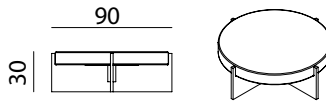

Dimensions in cm

Mira XS

Wood (cat A) + Lacquer Mate Top
Wood (cat A) + Lacquer Gloss Top

Mira S

Wood (cat A) + Lacquer Mate Top
Wood (cat A) + Lacquer Gloss Top

Looking from above, this table resembles a sniper aim, thus the name MIRA («aim» in Portuguese). It is another look at the beautiful and warmly calm 70s environment and will bring you to a James Bond movie scenario. The thick shiny lacquered top is perfectly placed in a smoked and thin wood frame, creating an interesting contrast which allows for a multiplicity of effects, by changing the color of the lacquer.

Mira LOW 90x42

Wood (cat A) + Lacquer Mate Top
Wood (cat A) + Lacquer Gloss Top

Mira LOW 90x30

Wood (cat A) + Lacquer Mate Top
Wood (cat A) + Lacquer Gloss Top

+ info
www.hmdfurniture.com

Mira LOW 90x30

Wood (cat A) + Lacquer Mate Top
Wood (cat A) + Lacquer Gloss Top