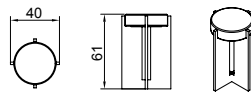

Dimensions in cm /

Mira XSWood (cat A) + Lacquer Mate Top
Wood (cat A) + Lacquer Gloss Top**Mira S**Wood (cat A) + Lacquer Mate Top
Wood (cat A) + Lacquer Gloss Top**Mira M**Wood (cat A) + Lacquer Mate Top
Wood (cat A) + Lacquer Gloss Top**Mira LOW 42**Wood (cat A) + Lacquer Mate Top
Wood (cat A) + Lacquer Gloss Top**Mira LOW 30**Wood (cat A) + Lacquer Mate Top
Wood (cat A) + Lacquer Gloss TopSuggested RAL colors
Other colors upon request