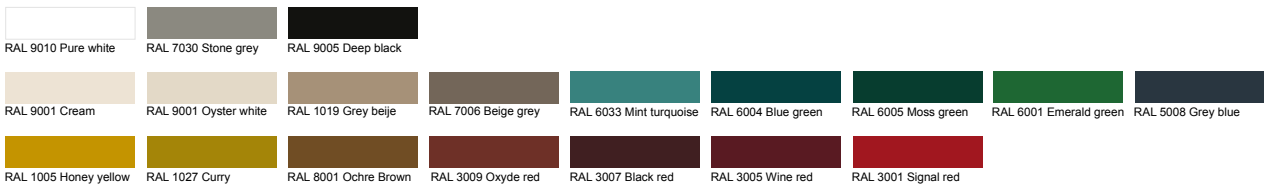

Dimensions in cm

Mira XS

Wood (cat A) + Lacquer Mate Top
Wood (cat A) + Lacquer Gloss Top

Mira S

Wood (cat A) + Lacquer Mate Top
Wood (cat A) + Lacquer Gloss Top

Looking from above, this table resembles a sniper aim, thus the name MIRA («aim» in Portuguese). It is another look at the beautiful and warmly calm 70s environment and will bring you to a James Bond movie scenario. The thick shiny lacquered top is perfectly placed in a smoked and thin wood frame, creating an interesting contrast which allows for a multiplicity of effects, by changing the color of the lacquer.

Mira LOW 90x42

Wood (cat A) + Lacquer Mate Top
Wood (cat A) + Lacquer Gloss Top

Mira LOW 90x30

Wood (cat A) + Lacquer Mate Top
Wood (cat A) + Lacquer Gloss Top

+ info
www.hmdfurniture.com

Mira LOW 90x30

Wood (cat A) + Lacquer Mate Top
Wood (cat A) + Lacquer Gloss Top

Suggested RAL colors
Other colors upon request

Wood Veneer Options
Depending on the furniture piece you choose, the intensity of the varnish may vary. Sometimes it may have a more matte finish, while other times it could be shinier.

natural oak (A)

black stained (A)