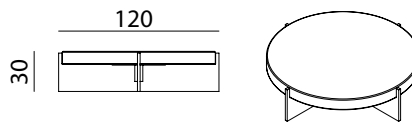

Dimensions in cm

Mira XS

Wood (cat A) + Lacquer Mate Top
Wood (cat A) + Lacquer Gloss Top

Mira S

Wood (cat A) + Lacquer Mate Top
Wood (cat A) + Lacquer Gloss Top

Looking from above, this table resembles a sniper aim, thus the name MIRA («aim» in Portuguese). It is another look at the beautiful and warmly calm 70s environment and will bring you to a James Bond movie scenario. The thick shiny lacquered top is perfectly placed in a smoked and thin wood frame, creating an interesting contrast which allows for a multiplicity of effects, by changing the color of the lacquer.

Mira LOW 90x42

Wood (cat A) + Lacquer Mate Top
Wood (cat A) + Lacquer Gloss Top

Mira LOW 90x30

Wood (cat A) + Lacquer Mate Top
Wood (cat A) + Lacquer Gloss Top

+ info
www.hmdfurniture.com

Mira LOW 90x30

Wood (cat A) + Lacquer Mate Top
Wood (cat A) + Lacquer Gloss Top