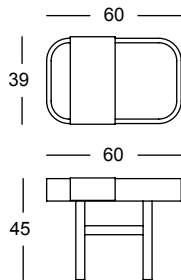

Dimensions in cm /

**Mora Side Table Any Veneer, any Brass color**

Any Veneer, any Brass color

The MORA line comprises a Console, a Side Table and a Low Bench. We love the lightness of these pieces, and how they allow you to conceal things. The Brass plate slides over the Natural Wood Veneer top, which is shaped like a deep tray. The feet are made of Solid Wood. These pieces are customizable, and the different colour combinations that we propose in the Technical Sheet make the MORA a very chameleonic line that fits into any room and décor style.