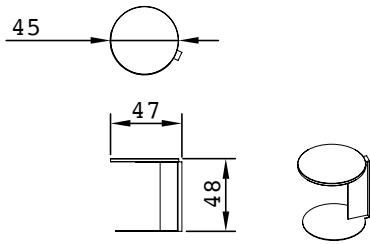

Dimensions in cm /

**Duda Low**

Polished Stainless Steel + Nero Marquina

Brushed Stainless Steel + Nero Marquina

( For other stone options please request a quote)

**Duda Tall**

Polished Stainless Steel + Nero Marquina