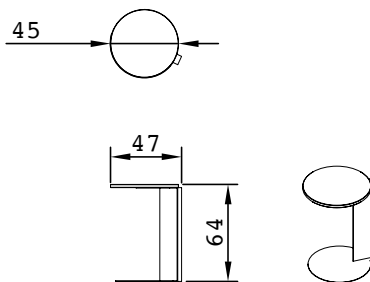

Dimensions in cm /

**Duda Low**

Polished Stainless Steel + Nero Marquina

Brushed Stainless Steel + Nero Marquina

( For other stone options please request a quote)

**Duda Tall**

Polished Stainless Steel + Nero Marquina