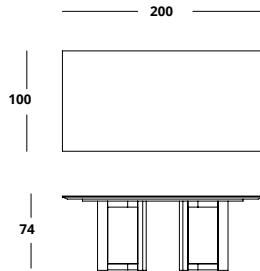

Dimensions in cm /

Tri Dining Rectagular 200

Wood Cat A
 Wood Cat B
 Wood Cat C
 Lacquered

Extra Brass Detail

Make a statement with the TRI dining table. You can have yours Rectagular or Round and made in either Wood Veneer or Lacquered MDF. Opt to have the inside of the legs in Brushed or Polished Brass to make this piece even more special.