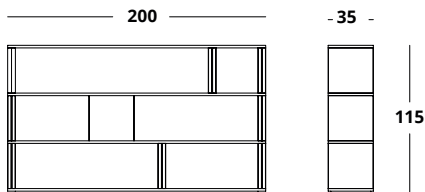

Dimensions in cm /

2 Level Shelf

- Wood (cat A)
- Wood (cat B)
- Wood (cat C)
- Lacquer Matte
- Lacquered Gloss

The BRICK bookcase is an impactful solid wood piece with rotating central blocks. The structure comes in Oak Rift venner and the blocks can be made of the same material, or you can personalize it by opting to have the blocks made with brass, in one of the three colours available in the technical sheet.

+ info
www.hmdfurniture.com

3 Level Shelf

- Wood (cat A)
- Wood (cat B)
- Wood (cat C)
- Lacquer Matte
- Lacquered Gloss

Wood Veneer Options
Depending on the furniture piece you choose, the intensity of the varnish may vary. Sometimes it may have a more matte finish, while other times it could be shinier.