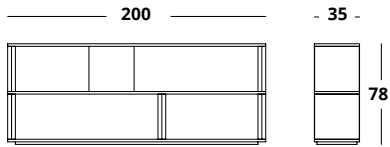

Dimensions in cm /

2 Level Shelf

- Wood (cat A)
- Wood (cat B)
- Wood (cat C)
- Lacquer Matte
- Lacquered Gloss