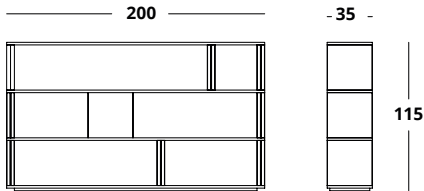

2 Level Shelf

- Wood (cat A)
- Wood (cat B)
- Wood (cat C)
- Lacquer Matte

If you wish a different finish for the top and base, please consider the higher price of the two.

3 Level Shelf

- Wood (cat A)
- Wood (cat B)
- Wood (cat C)
- Lacquer Matte

If you wish a different finish for the top and base, please consider the higher price of the two.