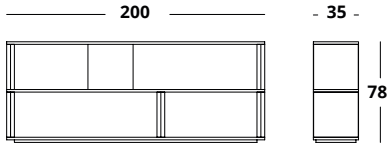

Dimensions in cm /