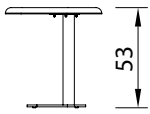

Dimensions in cm /

Iron Epoxy Matte + Wood Top

Stainless Steel (Natural or Brushed) + Wood Top

Stainless Steel (Gold Matte or Old Gold) + Wood Top