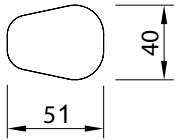

Dimensions in cm /

Iron Epoxy Matte + Wood Top

Stainless Steel (Natural or Brushed) + Wood Top

Stainless Steel (Gold Matte or Old Gold) + Wood Top