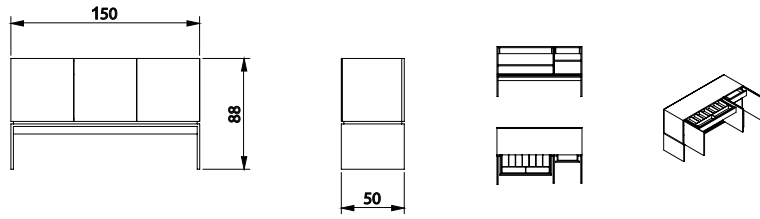

Dimensions in cm /

**Dinn 3 Door**

- Wood (cat A)
- Wood (cat B)
- Wood (cat C)
- Lacquer Matte
- High Gloss Lacquered

(If you wish a different finish for the top and base, please consider the higher price of the two.)

Blending design and functionality, the DINN sideboard has two adjustable shelves and one drawer with cutlery dividers inside. These have the same finish as the exterior, but you can opt to have different finishes on the base and the main box.