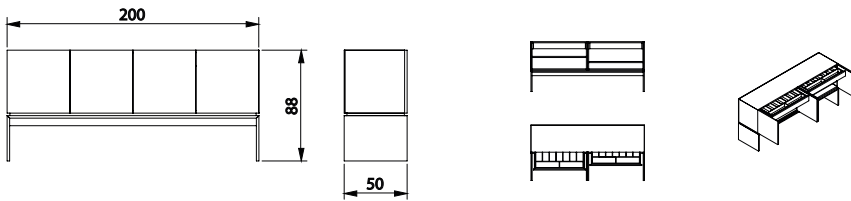

Dimensions in cm /

Dinn 3 Door

- Wood (cat A)
- Wood (cat B)
- Wood (cat C)
- Lacquer Matte
- High Gloss Lacquered

(If you wish a different finish for the top and base, please consider the higher price of the two.)

Blending design and functionality, the DINN sideboard has two adjustable shelves and one drawer with cutlery dividers inside. These have the same finish as the exterior, but you can opt to have different finishes on the base and the main box.

+ info
www.hmdfurniture.com

Dinn 4 Door

- Wood (cat A)
- Wood (cat B)
- Wood (cat C)
- Lacquer Matte
- High Gloss Lacquered

(If you wish a different finish for the top and base, please consider the higher price of the two.)

Wood Veneer Options
Depending on the furniture piece you choose, the intensity of the varnish may vary. Sometimes it may have a more matte finish, while other times it could be shinier.

Suggested RAL colors
Other colors upon request