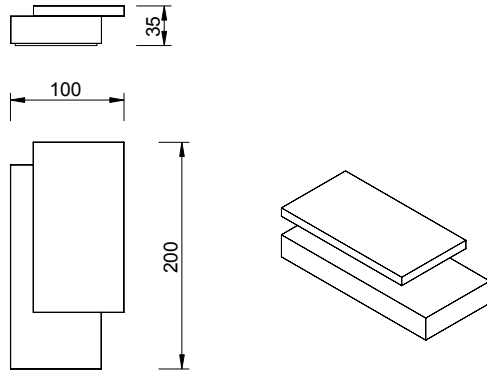

Dimensions in cm /

Lima 200x100

Wood (cat A) + Alvito Grey Top
 Wood (cat B) + Alvito Grey Top
 Wood (cat C) + Alvito Grey Top

LIMA represents everything HMD stands for: a minimalistic and simple design made purely to make the raw material stand out. The Alvito Grey marble shines on top of a smoked oak base giving it a functional purpose of amazing your guests in the most naked environment. Our focus in this and any piece is its quality and therefore we present you with two beautiful materials that together have the perfect balance of brutal and warm, light and subtle.