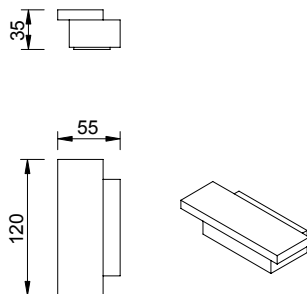

Lima 120x55

Wood (cat A) + Alvito Grey Top
Wood (cat B) + Alvito Grey Top
Wood (cat C) + Alvito Grey Top