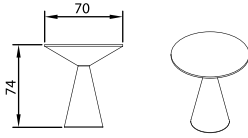

Dimensions in cm /

Lola Dining 70

Wood (cat A)
 Wood (cat B)
 Wood (cat C)
 Lacquer Matte
 Microciment

The LOLA has been a part of us for 20 years, an amazing classic that never goes out of style. Available in Lacquered MDF, Wood Veneer, Gold Leaf and Microcement, this table fits perfectly into any room and ambiance, whether it is classic or modern.