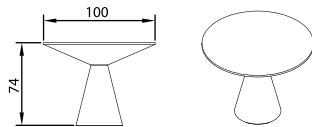

Lola Dining 100

Wood (cat A)
Wood (cat B)
Wood (cat C)
Lacquer Matte
Microciment