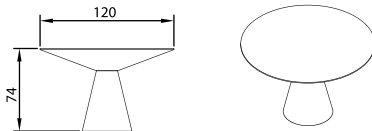

Lola Dining 120

Wood (cat A)
Wood (cat B)
Wood (cat C)
Lacquer Matte
Microciment

Lola Dining 150

Wood (cat A)
Wood (cat B)
Wood (cat C)
Lacquer Matte
Microciment