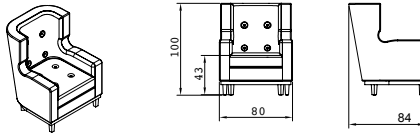

Dimensions in cm /

**Demetrio Armchair**

C.O.M \* (5,5m)

Fabric cat I

Fabric cat II

Fabric cat III

Fabric cat IV

Fabric cat V

\*the fabric consumption is calculated based on fabrics 1,4 meters wide, that can be used in any direction.

If the DEMETRIO was a person, it would be stern and grumpy, but its large back and big ears would invite you to spend a whole afternoon with it. The sofa version is imposing and comfortable enough to take your breath away. This is a piece that looks beautiful enough on its own, but you can complement it with the matching pouf. Extra customization can be obtained by using other choices of fabric.

**Demetrio Pouf**

C.O.M \*(2m)

Fabric cat

Fabric cat II

Fabric cat III

Fabric cat IV

Fabric cat V

\*the fabric consumption is calculated based on fabrics 1,4 meters wide, that can be used in any direction.