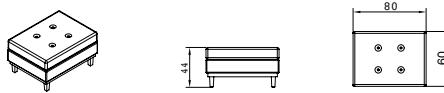

Dimensions in cm /

**Demetrio Armchair**

C.O.M \* (5,5m)

Fabric cat I

Fabric cat II

Fabric cat III

Fabric cat IV

Fabric cat V

**Demetrio Pouf**

C.O.M \*(2m)

Fabric cat

Fabric cat II

Fabric cat III

Fabric cat IV

Fabric cat V

\*the fabric consumption is calculated based on fabrics 1,4 meters wide, that can be used in any direction.

+ info

[www.hmdfurniture.com](http://www.hmdfurniture.com)**Demetrio 2P**

C.O.M \* (12m)

Fabric cat I

Fabric cat II

Fabric cat III

Fabric cat IV

Fabric cat V