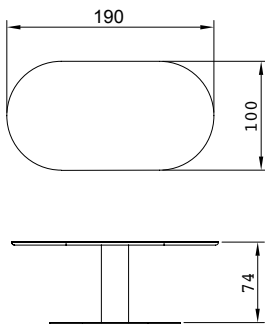

Dimensions in cm /

Top in Black HPL

+

Cylindric feet in Walnut

+

Base in Epoxy black Paint

Additional Central Socket

Despite being an ultra-durable table thanks to its robust metal frame and Fenix HPL top, the NOTE is the most stylish addition to any dining room or office. The central metal tube is covered with wood for a warm touch. Although it comes with these finishes, you can customize it with wood on the tube and top, and choose whether to include power outlets.