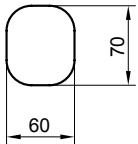

Dimensions in cm /

**Rua 70**  
HPL Top + Epoxy Base

The RUA Table has a delicate base that contrasts with a Fenix HPL top, which is highly resistant to scratches and fingerprints, and also has antibacterial properties.