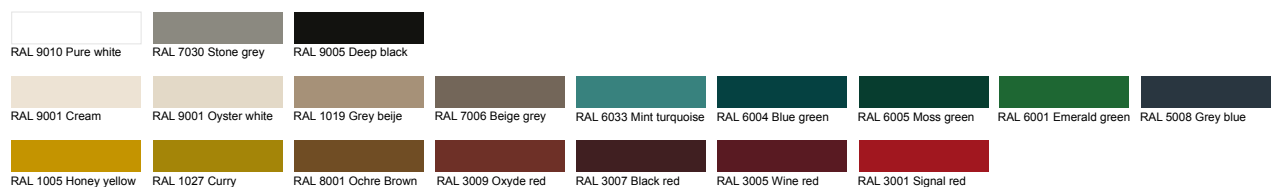

Dimensions in cm /

**Hook**

Wood (cat A)
 Wood (cat B)
 Wood (cat C)
 Lacquer Matte
 Lacquer High Gloss

The HOOK is available in Wood Veneer and Lacquered MDF (in matte or gloss). There are two different widths to choose from, which makes the HOOK a versatile piece that can be used as a side table, next to sofas or chairs, or as a bedside table. Make your HOOK even more special and give it added resistance by ordering yours with a Brass interior plate.

**Hook W/ Drawer**

Wood (cat A)
 Wood (cat B)
 Wood (cat C)
 Lacquer Matte
 Lacquer High Gloss

+ info
www.hmdfurniture.com

Suggested RAL colors
 Other colors upon request

Wood Veneer Options

Depending on the furniture piece you choose, the intensity of the varnish may vary. Sometimes it may have a more matte finish, while other times it could be shinier.