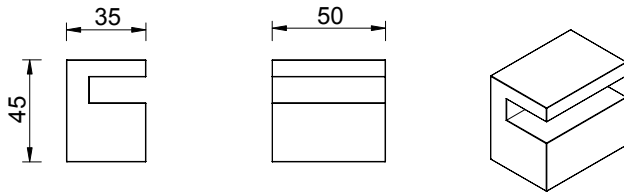

Dimensions in cm /

**Hook**

Wood (cat A)
 Wood (cat B)
 Wood (cat C)
 Lacquer Matte
 Lacquer High Gloss

The HOOK is available in Wood Veneer and Lacquered MDF (in matte or gloss). There are two different widths to choose from, which makes the HOOK a versatile piece that can be used as a side table, next to sofas or chairs, or as a bedside table. Make your HOOK even more special and give it added resistance by ordering yours with a Brass interior plate.

Dimensions in cm /

**Hook Brass**

Wood (cat A)
 Wood (cat B)
 Wood (cat C)
 Lacquer Matte
 Lacquer High Gloss

The HOOK is available in Wood Veneer and Lacquered MDF (in matte or gloss). There are two different widths to choose from, which makes the HOOK a versatile piece that can be used as a side table, next to sofas or chairs, or as a bedside table. Make your HOOK even more special and give it added resistance by ordering yours with a Brass interior plate.