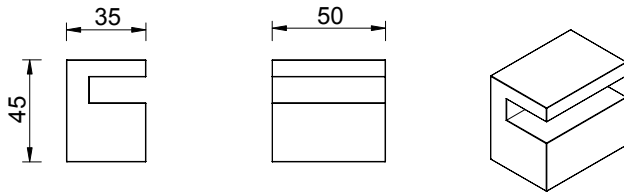

Dimensions in cm /

**Hook**

Wood (cat A)
 Wood (cat B)
 Wood (cat C)
 Lacquer Matte
 Lacquer High Gloss

The HOOK is available in Wood Veneer and Lacquered MDF (in matte or gloss). There are two different widths to choose from, which makes the HOOK a versatile piece that can be used as a side table, next to sofas or chairs, or as a bedside table. Make your HOOK even more special and give it added resistance by ordering yours with a Brass interior plate.

Dimensions in cm /

**Hook Brass**

Wood (cat A)
 Wood (cat B)
 Wood (cat C)
 Lacquer Matte
 Lacquer High Gloss

The HOOK is available in Wood Veneer and Lacquered MDF (in matte or gloss). There are two different widths to choose from, which makes the HOOK a versatile piece that can be used as a side table, next to sofas or chairs, or as a bedside table. Make your HOOK even more special and give it added resistance by ordering yours with a Brass interior plate.