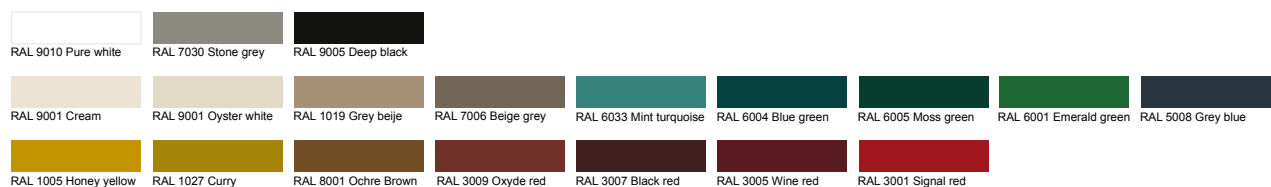

**Hook W/ Drawer**

Wood (cat A)
 Wood (cat B)
 Wood (cat C)
 Lacquer Matte
 Lacquer High Gloss

+ info
www.hmdfurniture.com

Suggested RAL colors
 Other colors upon request

Wood Veneer Options

Depending on the furniture piece you choose, the intensity of the varnish may vary. Sometimes it may have a more matte finish, while other times it could be shinier.

Dimensions in cm /

**Hook Brass**

Wood (cat A)
 Wood (cat B)
 Wood (cat C)
 Lacquer Matte
 Lacquer High Gloss

The HOOK is available in Wood Veneer and Lacquered MDF (in matte or gloss). There are two different widths to choose from, which makes the HOOK a versatile piece that can be used as a side table, next to sofas or chairs, or as a bedside table. Make your HOOK even more special and give it added resistance by ordering yours with a Brass interior plate.

**Hook Brass W/ Drawer**

Wood (cat A)
 Wood (cat B)
 Wood (cat C)
 Lacquer Matte
 Lacquer High Gloss

+ info
www.hmdfurniture.com

Suggested RAL colors
 Other colors upon request

Wood Veneer Options
 Depending on the furniture piece you choose, the intensity of the varnish may vary. Sometimes it may have a more matte finish, while other times it could be shinier.