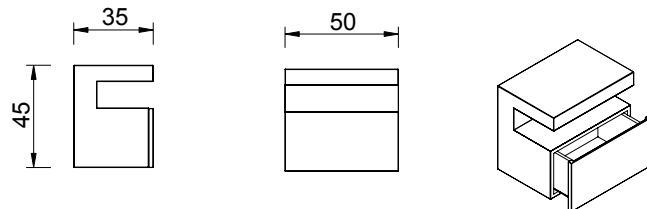

Dimensions in cm /

Hook

Wood (cat A)
Wood (cat B)
Wood (cat C)
Lacquer Matte
Lacquer High Gloss

The HOOK is available in Wood Veneer and Lacquered MDF (in matte or gloss). There are two different widths to choose from, which makes the HOOK a versatile piece that can be used as a side table, next to sofas or chairs, or as a bedside table. Make your HOOK even more special and give it added resistance by ordering yours with a Brass interior plate.

Hook W/ Drawer

Wood (cat A)
Wood (cat B)
Wood (cat C)
Lacquer Matte
Lacquer High Gloss

+ info
www.hmdfurniture.com

Suggested RAL colors
Other colors upon request

Wood Veneer Options

Depending on the furniture piece you choose, the intensity of the varnish may vary. Sometimes it may have a more matte finish, while other times it could be shinier.